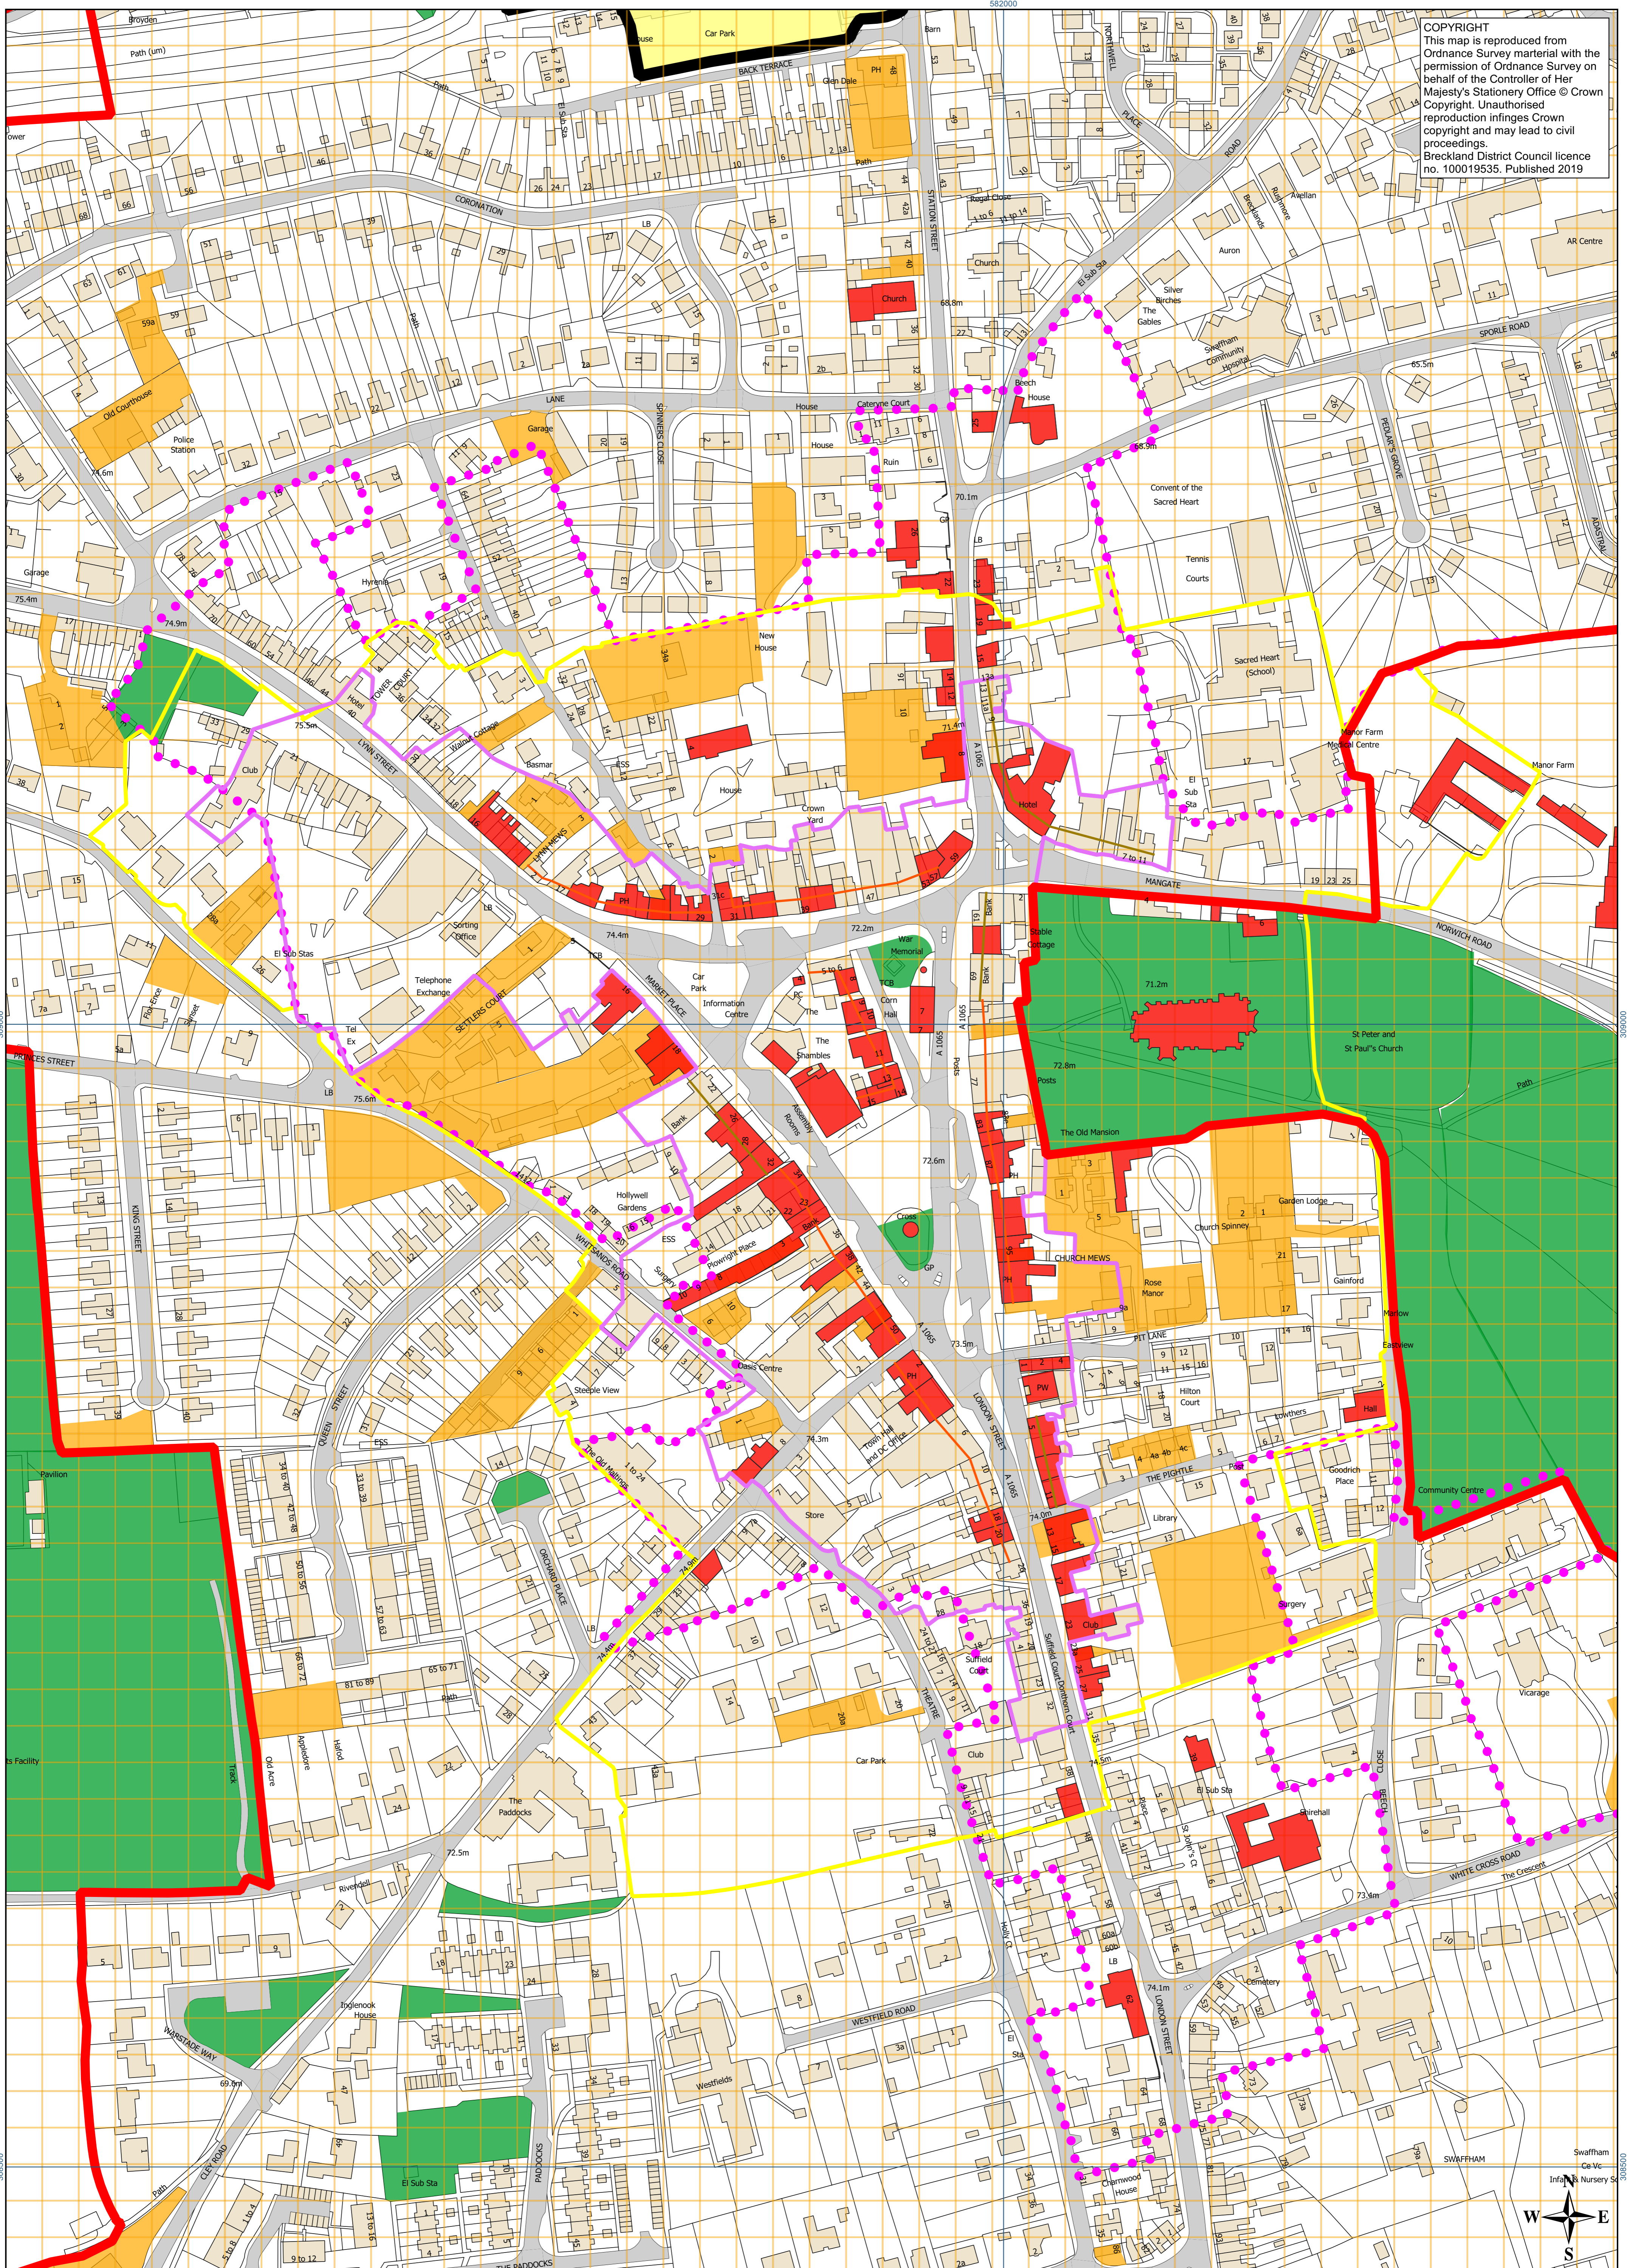

COPYRIGHT
This map is reproduced from
Ordnance Survey material with the
permission of Ordnance Survey on
behalf of the Controller of Her
Majesty's Stationery Office © Crown
Copyright. Unauthorised
reproduction infringes Crown
copyright and may lead to civil
proceedings.
Breckland District Council licence
no. 100019535. Published 2019

Scale 1:1250

Swaffham
Ce.Vc
Infants Nursery Sch