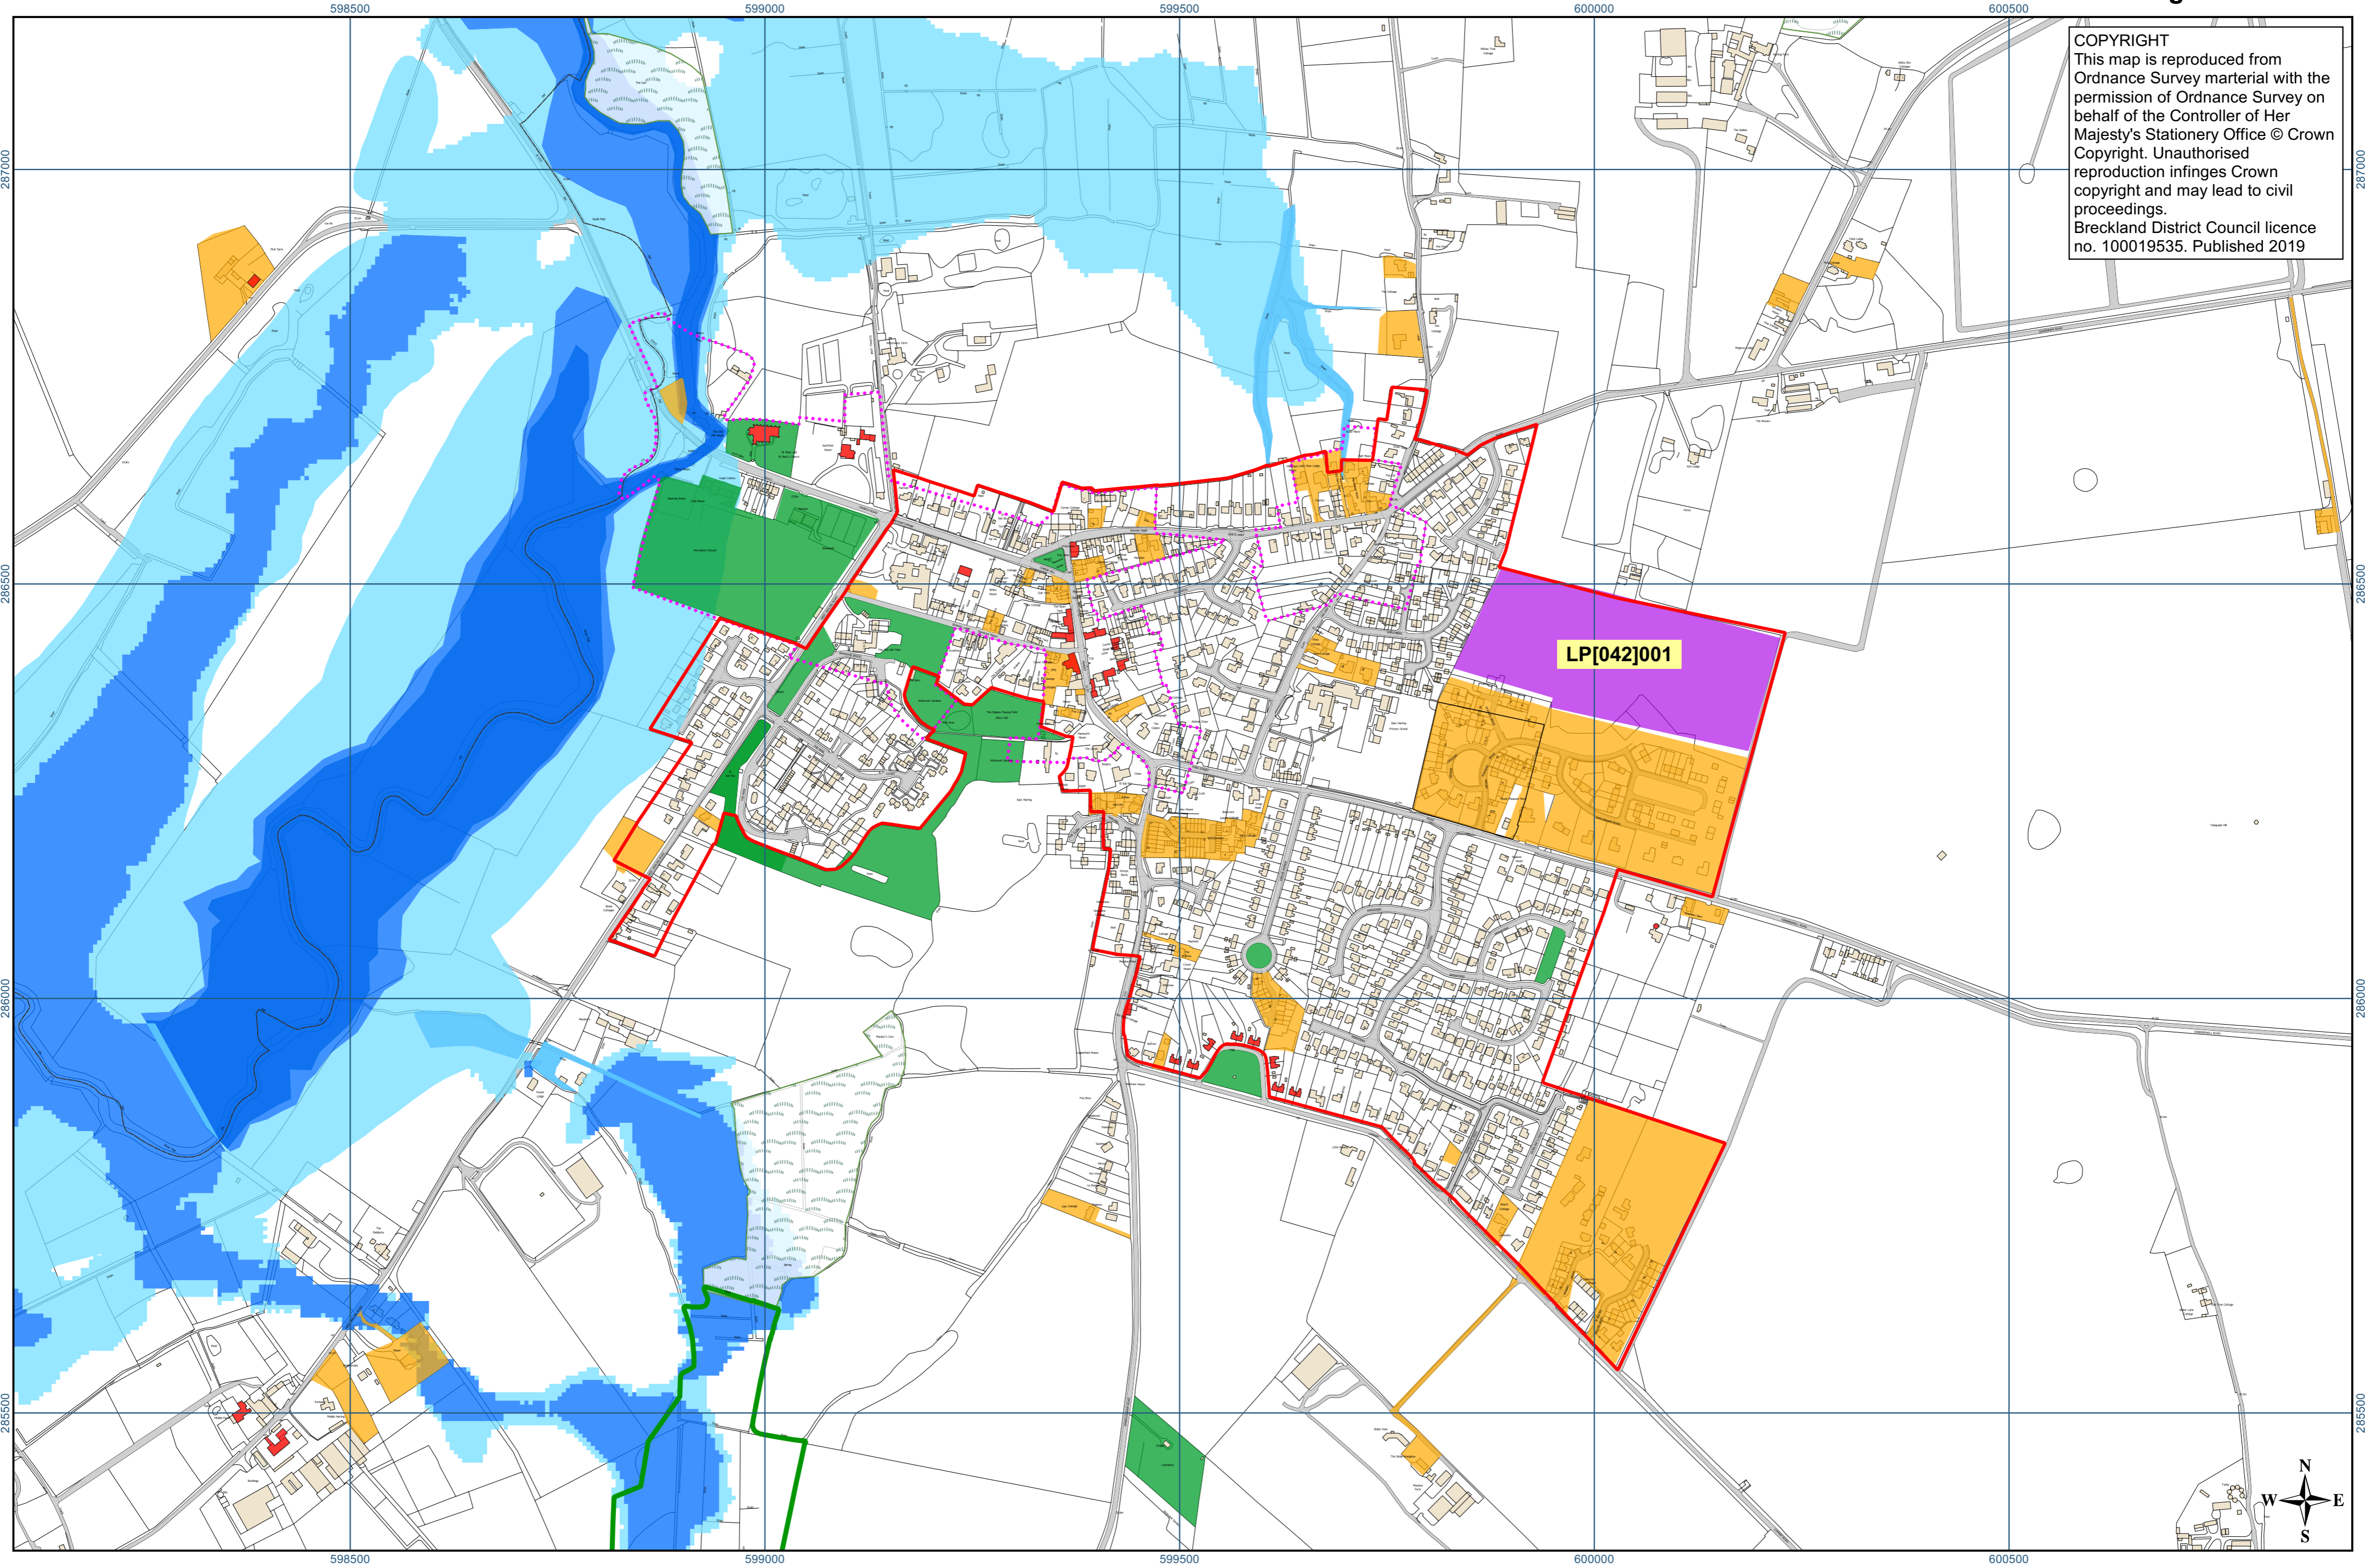

Harling Policies Plan

COPYRIGHT
This map is reproduced from Ordnance Survey material with the permission of Ordnance Survey on behalf of the Controller of Her Majesty's Stationery Office © Crown Copyright. Unauthorised reproduction infringes Crown copyright and may lead to civil proceedings.
Breckland District Council licence no. 100019535. Published 2019

Scale 1:5000