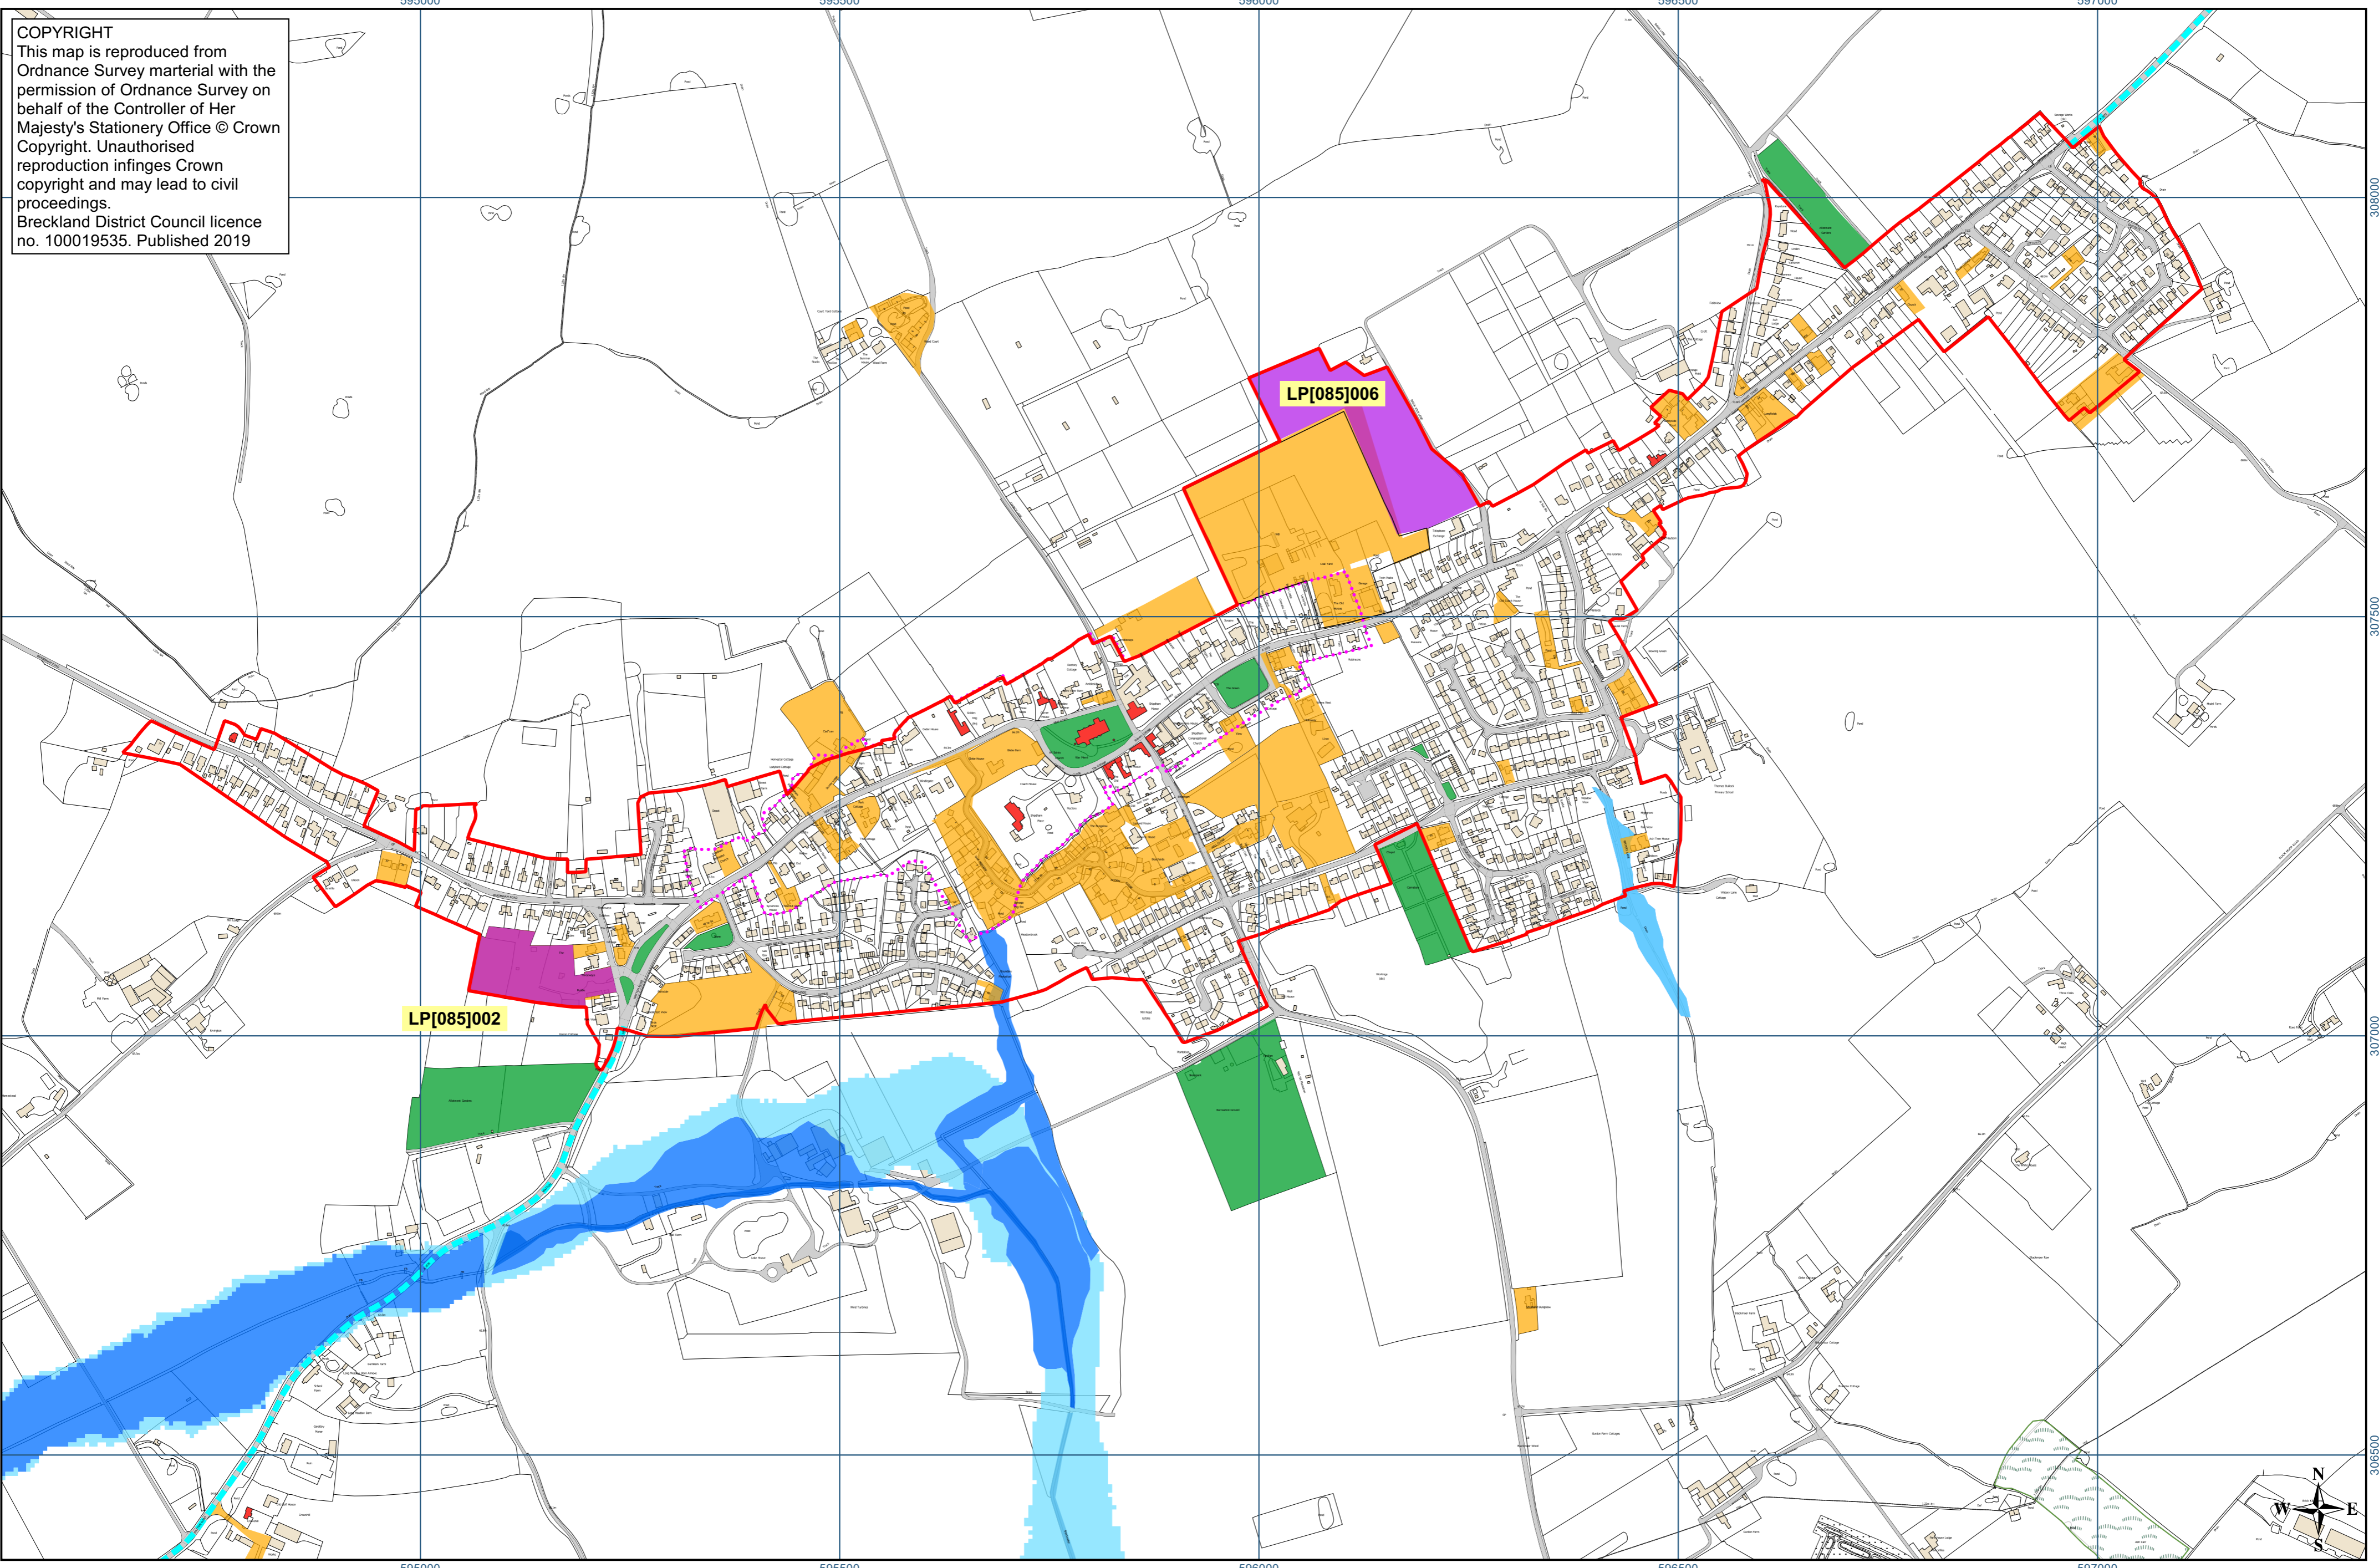

595000 595500 596000 596500 597000

**COPYRIGHT**  
This map is reproduced from Ordnance Survey material with the permission of Ordnance Survey on behalf of the Controller of Her Majesty's Stationery Office © Crown Copyright. Unauthorised reproduction infringes Crown copyright and may lead to civil proceedings.  
Breckland District Council licence no. 100019535. Published 2019

306500 307000 307500 308000

Scale 1:5000

595000 595500 596000 596500 597000