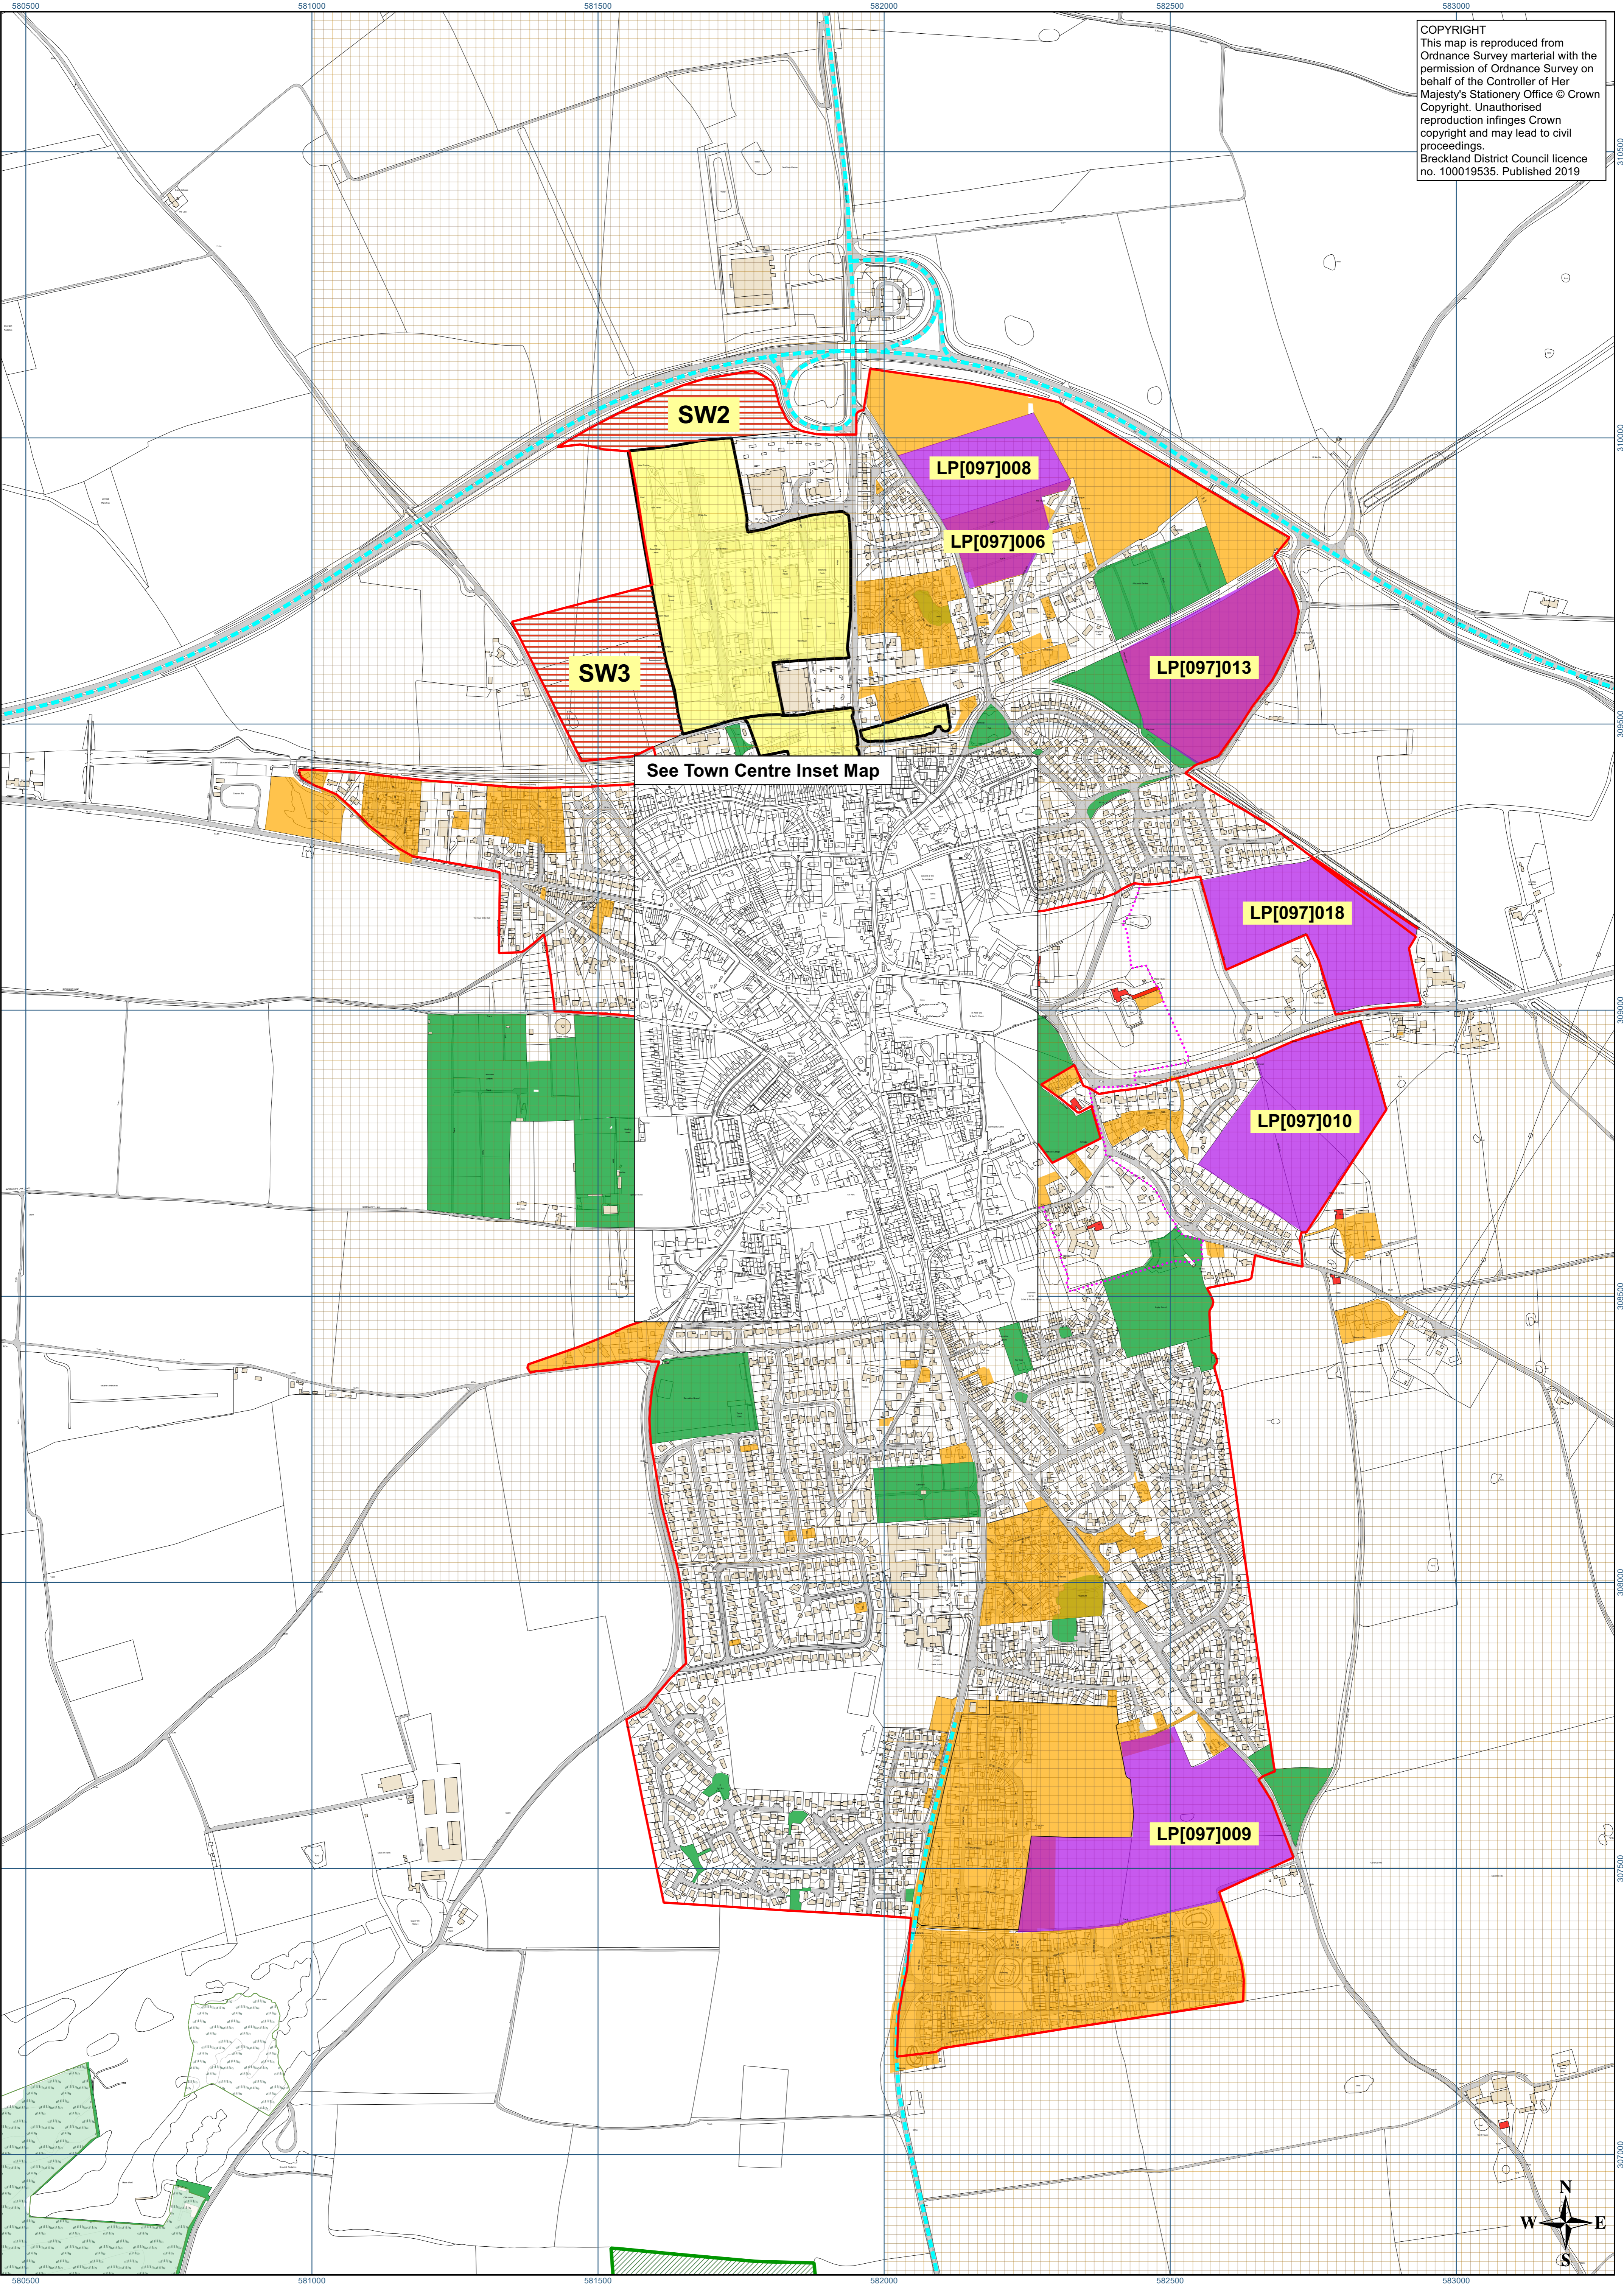

COPYRIGHT
This map is reproduced from
Ordnance Survey material with the
permission of Ordnance Survey on
behalf of the Controller of Her
Majesty's Stationery Office © Crown
Copyright. Unauthorised
reproduction infringes Crown
copyright and may lead to civil
proceedings.
Breckland District Council licence
no. 100019535. Published 2019

See Town Centre Inset Map