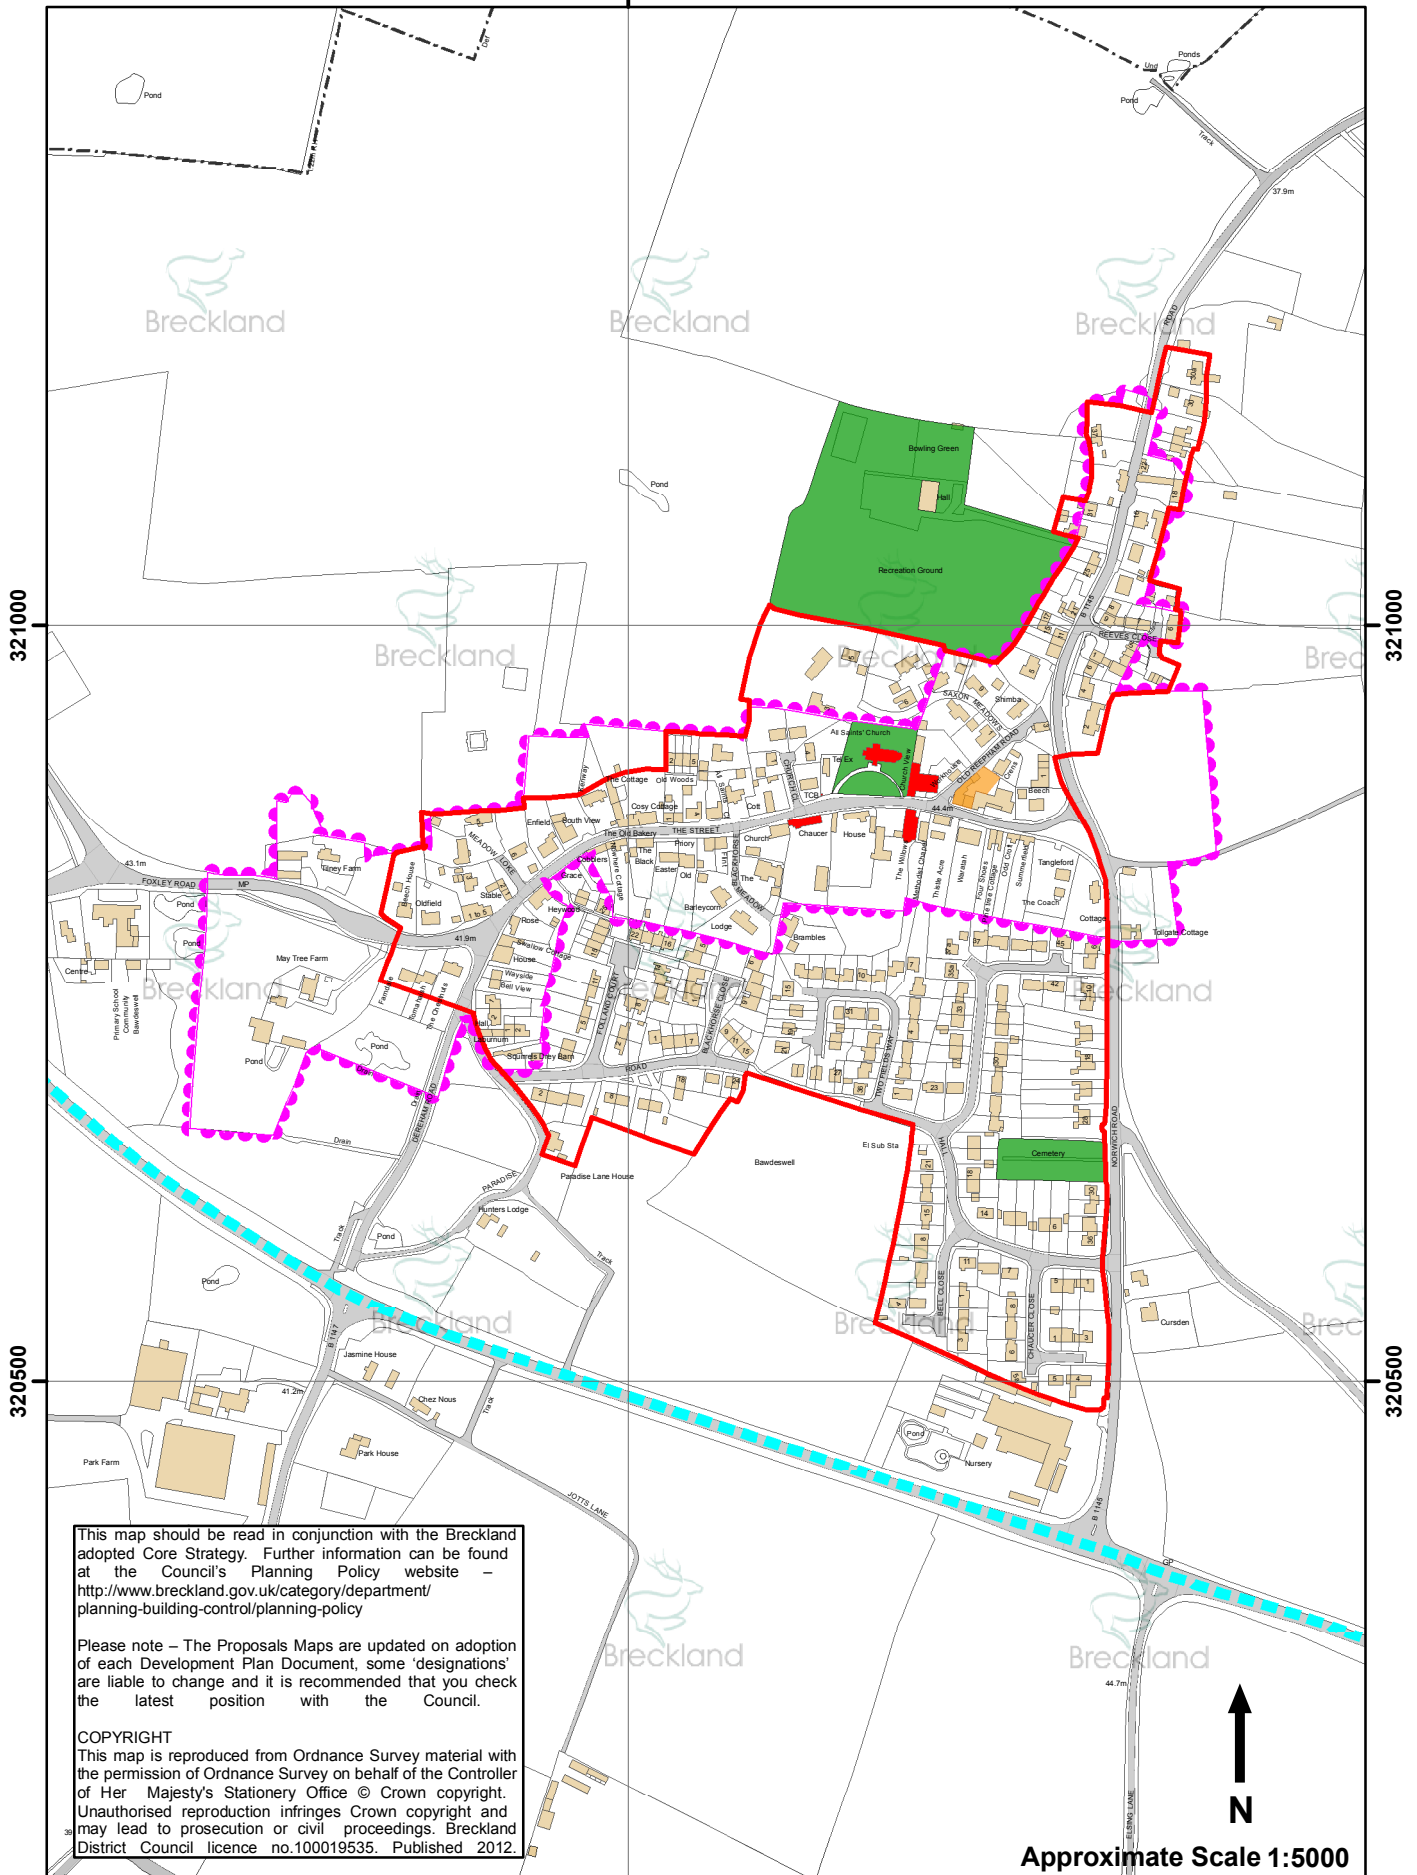

Bawdeswell Proposals Map Adopted January 2012

604500

321000

321000

320500

320500

This map should be read in conjunction with the Breckland adopted Core Strategy. Further information can be found at the Council's Planning Policy website - <http://www.breckland.gov.uk/category/department/planning-building-control/planning-policy>

Please note - The Proposals Maps are updated on adoption of each Development Plan Document, some 'designations' are liable to change and it is recommended that you check the latest position with the Council.

COPYRIGHT
This map is reproduced from Ordnance Survey material with the permission of Ordnance Survey on behalf of the Controller of Her Majesty's Stationery Office © Crown copyright. Unauthorised reproduction infringes Crown copyright and may lead to prosecution or civil proceedings. Breckland District Council licence no.100019535. Published 2012.

604500

Approximate Scale 1:5000