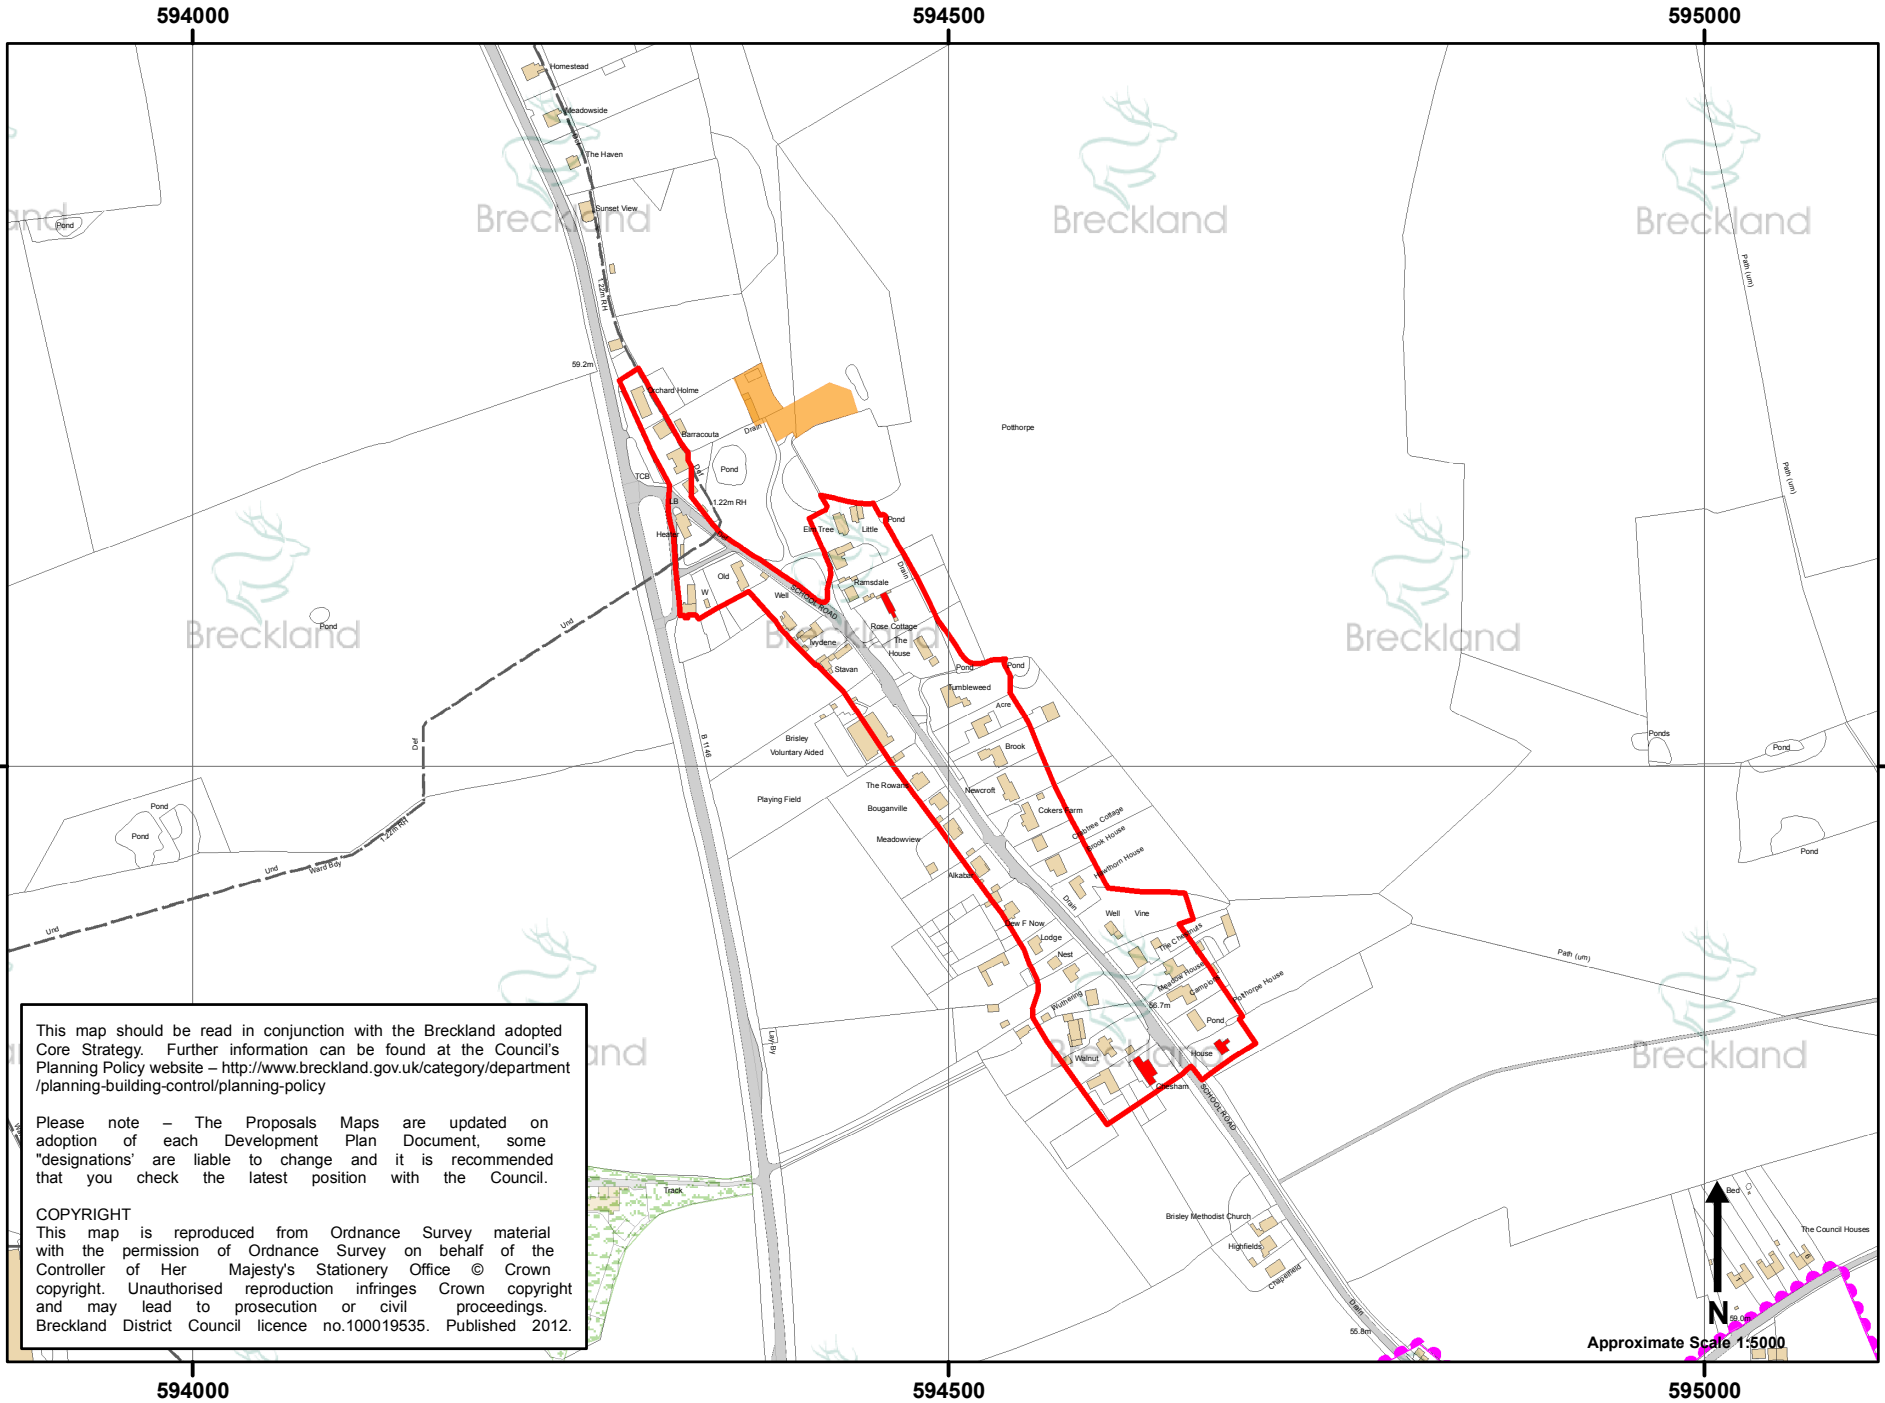

Brisley Proposals Map Adopted January 2012

This map should be read in conjunction with the Breckland adopted Core Strategy. Further information can be found at the Council's Planning Policy website – <http://www.breckland.gov.uk/category/department/planning-building-control/planning-policy>

Please note – The Proposals Maps are updated on adoption of each Development Plan Document, some "designations" are liable to change and it is recommended that you check the latest position with the Council.