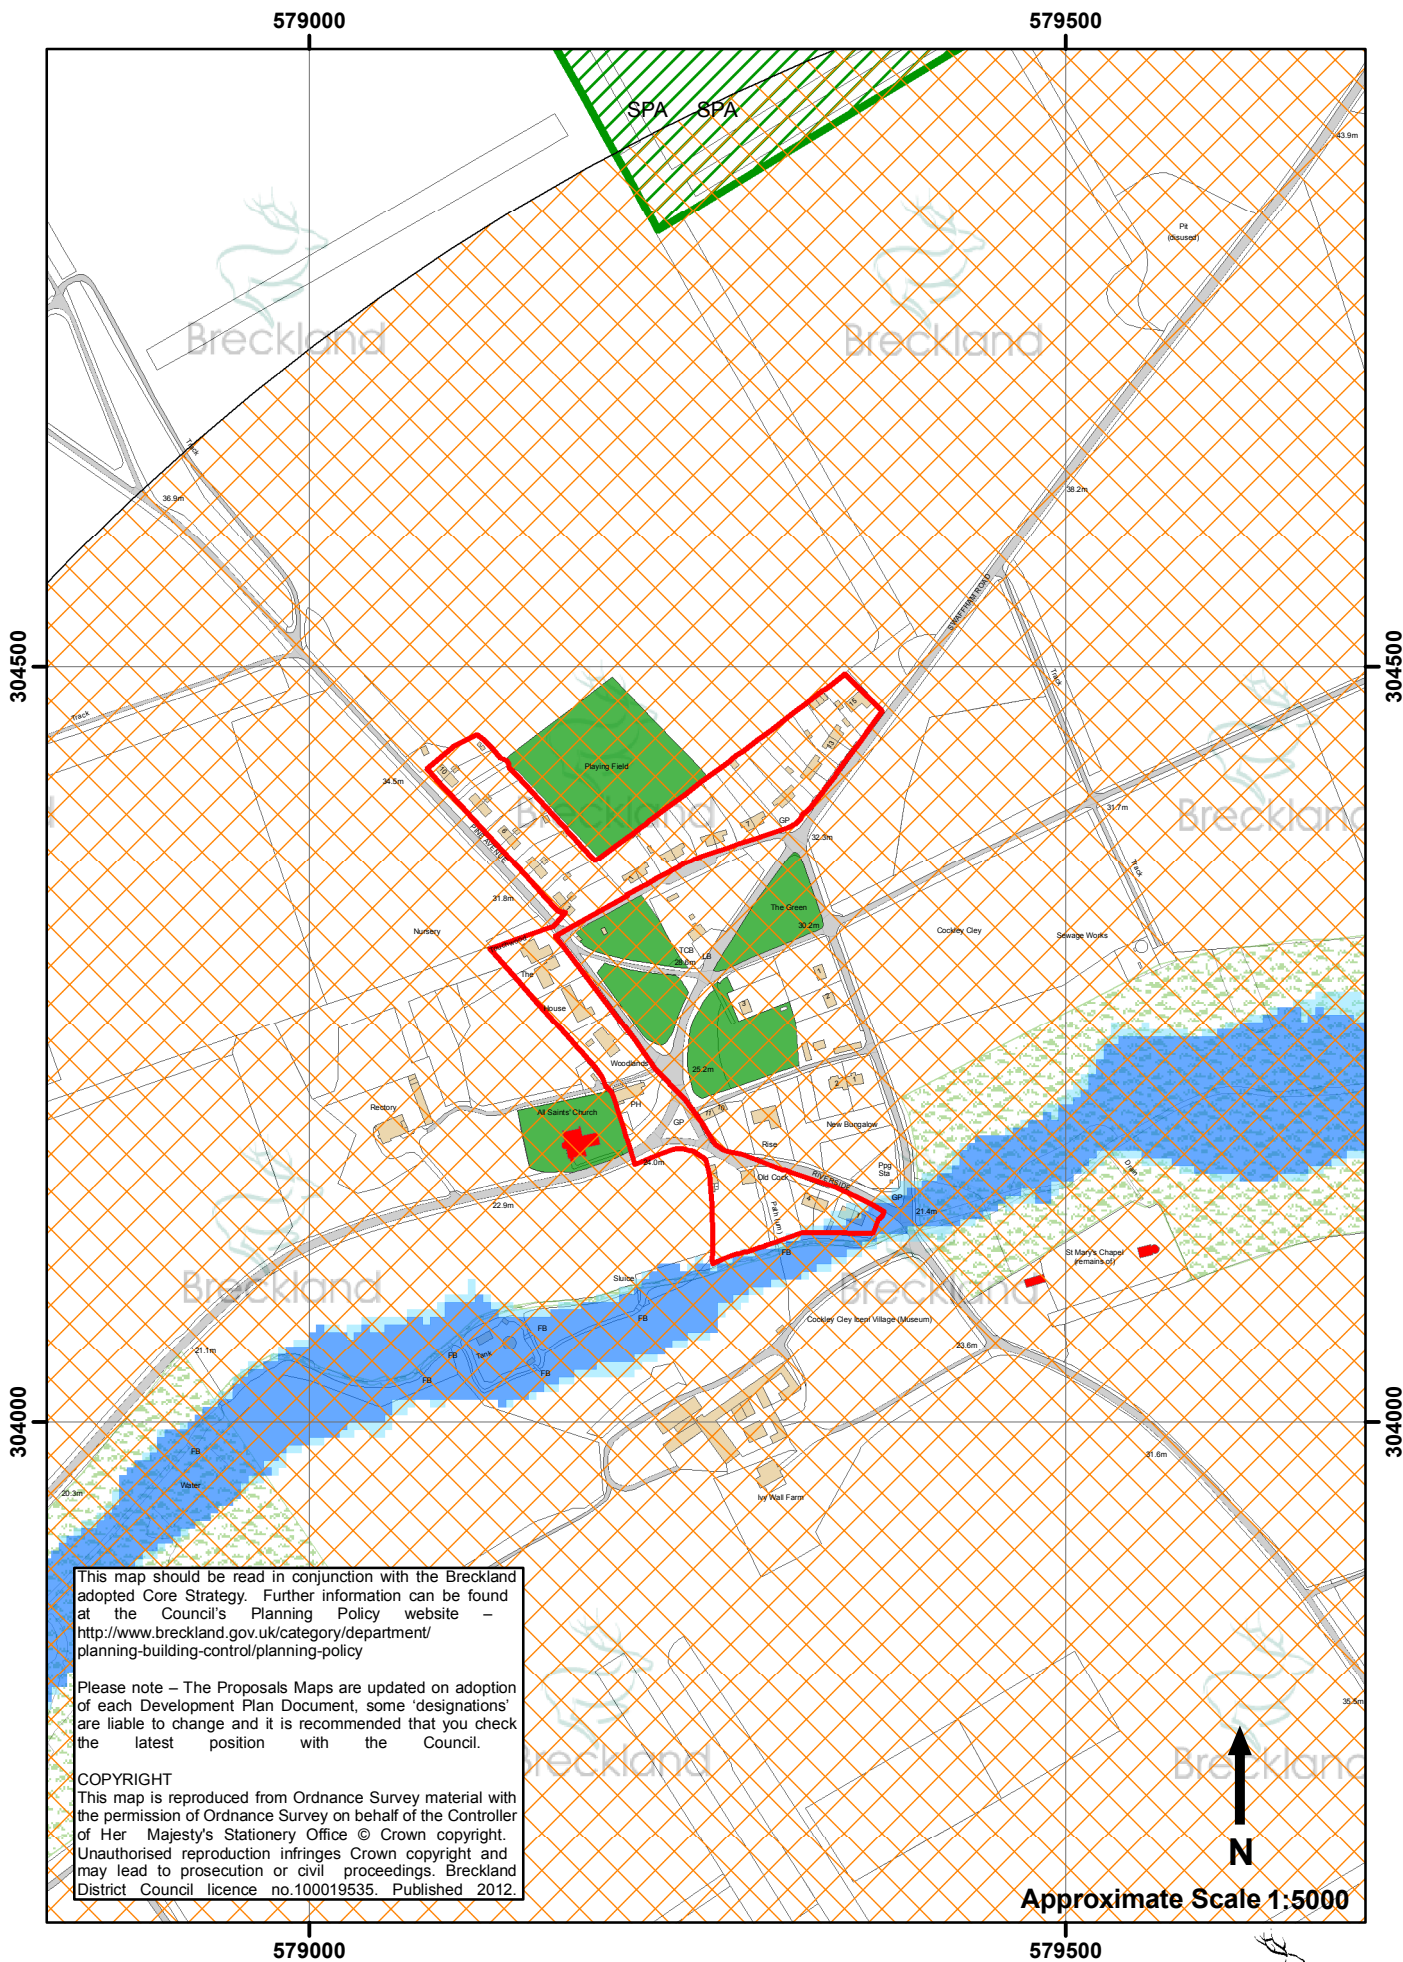

Cockley Cley Proposals Map Adopted January 2012

This map should be read in conjunction with the Breckland adopted Core Strategy. Further information can be found at the Council's Planning Policy website - <http://www.breckland.gov.uk/category/department/planning-building-control/planning-policy>

Please note - The Proposals Maps are updated on adoption of each Development Plan Document, some 'designations' are liable to change and it is recommended that you check the latest position with the Council.

COPYRIGHT
This map is reproduced from Ordnance Survey material with the permission of Ordnance Survey on behalf of the Controller of Her Majesty's Stationery Office © Crown copyright. Unauthorised reproduction infringes Crown copyright and may lead to prosecution or civil proceedings. Breckland District Council licence no.100019535. Published 2012.

Approximate Scale 1:5000