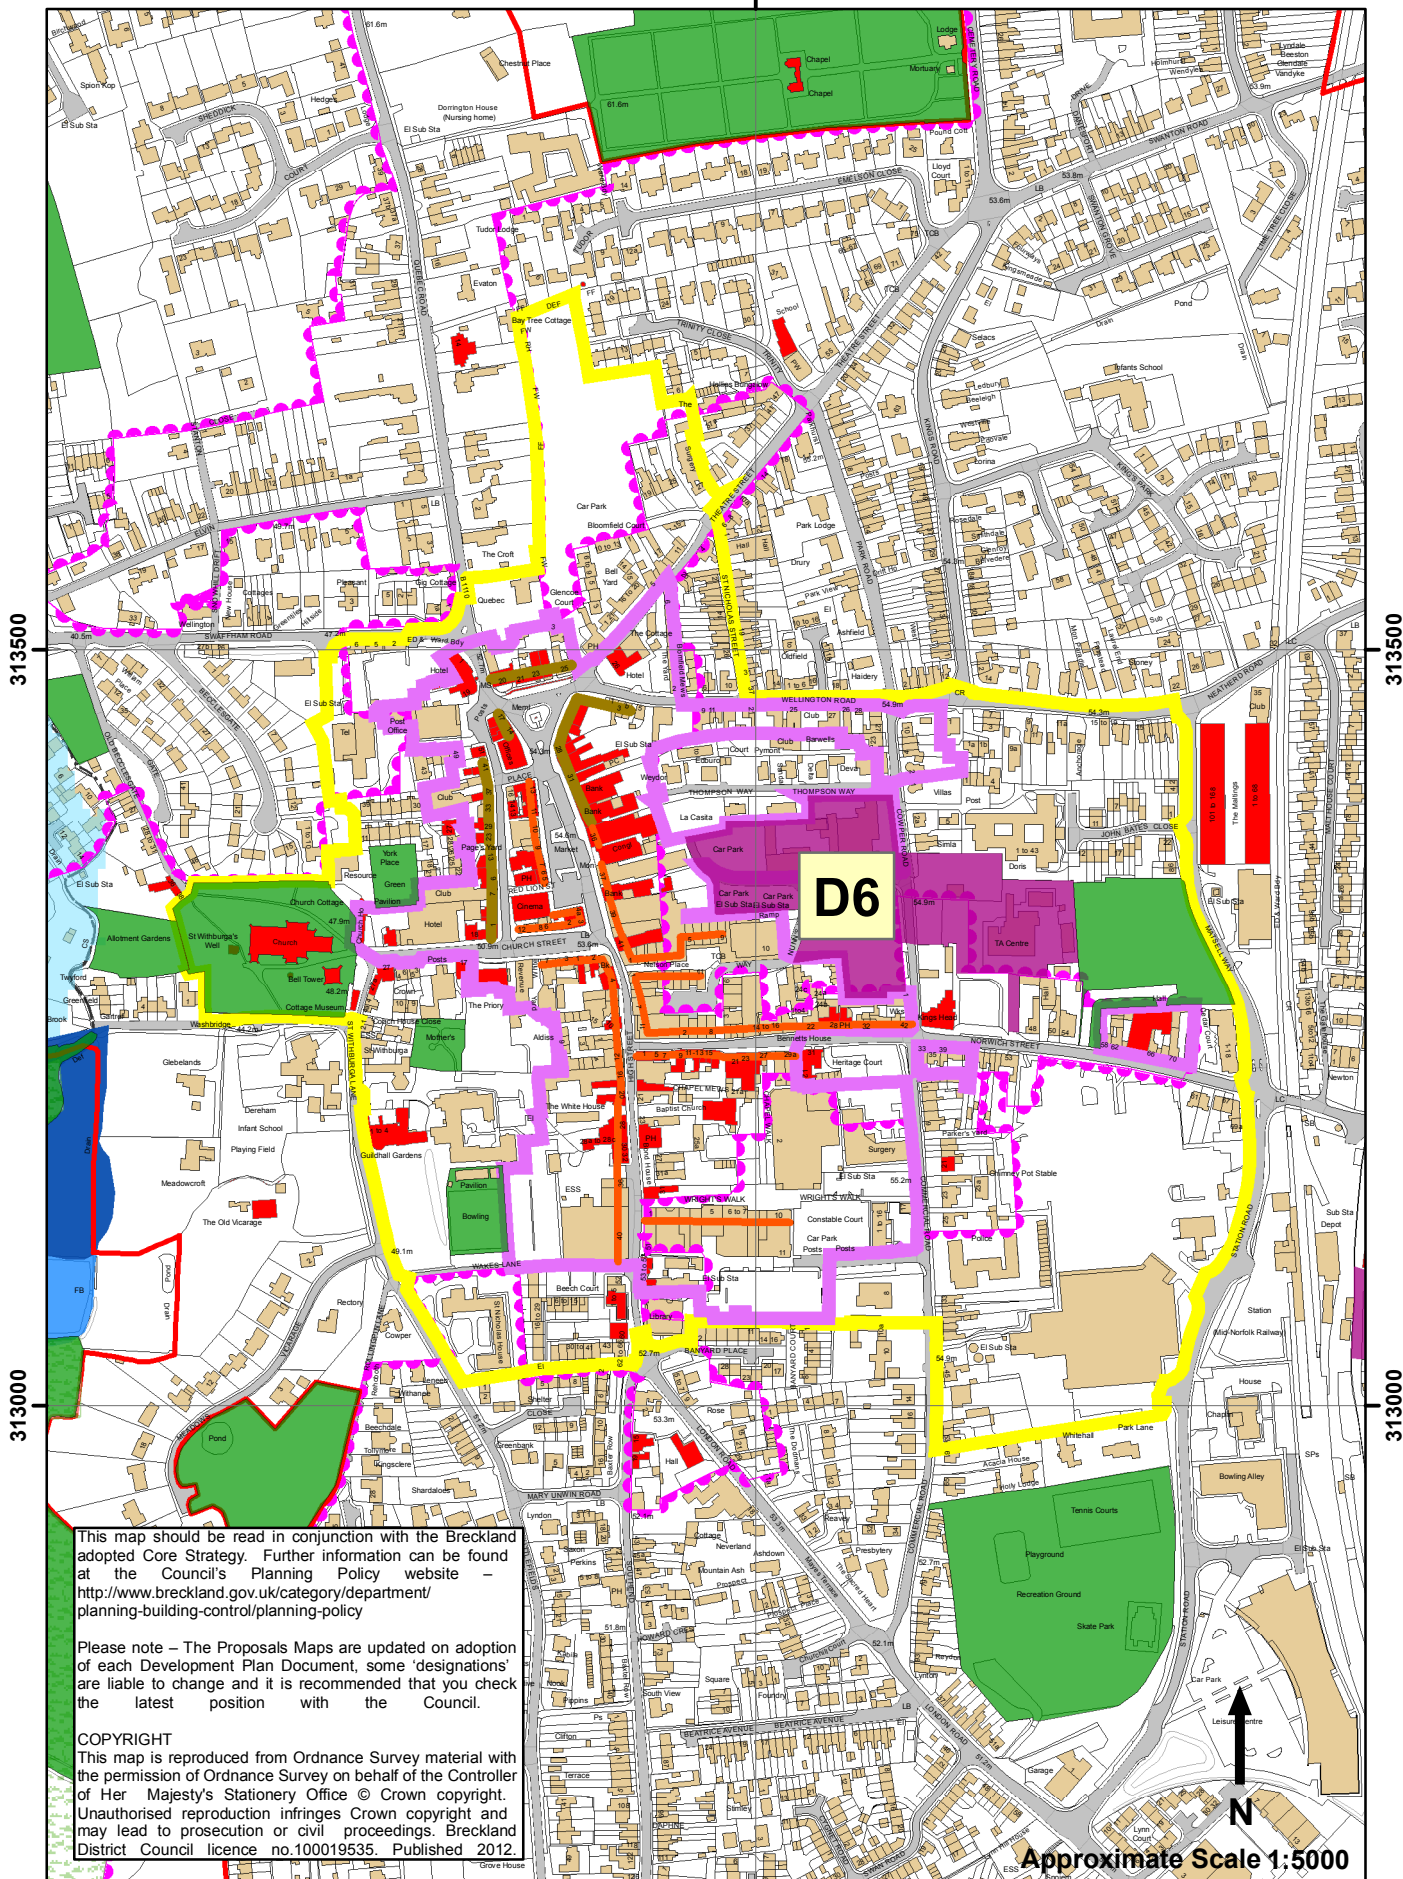

Dereham Town Centre Inset Proposals Map Adopted January 2012

599000

This map should be read in conjunction with the Breckland adopted Core Strategy. Further information can be found at the Council's Planning Policy website - <http://www.breckland.gov.uk/category/department/planning-building-control/planning-policy>

Please note - The Proposals Maps are updated on adoption of each Development Plan Document, some 'designations' are liable to change and it is recommended that you check the latest position with the Council.

COPYRIGHT
This map is reproduced from Ordnance Survey material with the permission of Ordnance Survey on behalf of the Controller of Her Majesty's Stationery Office © Crown copyright. Unauthorised reproduction infringes Crown copyright and may lead to prosecution or civil proceedings. Breckland District Council licence no.100019535. Published 2012.

Approximate Scale 1:5000

599000