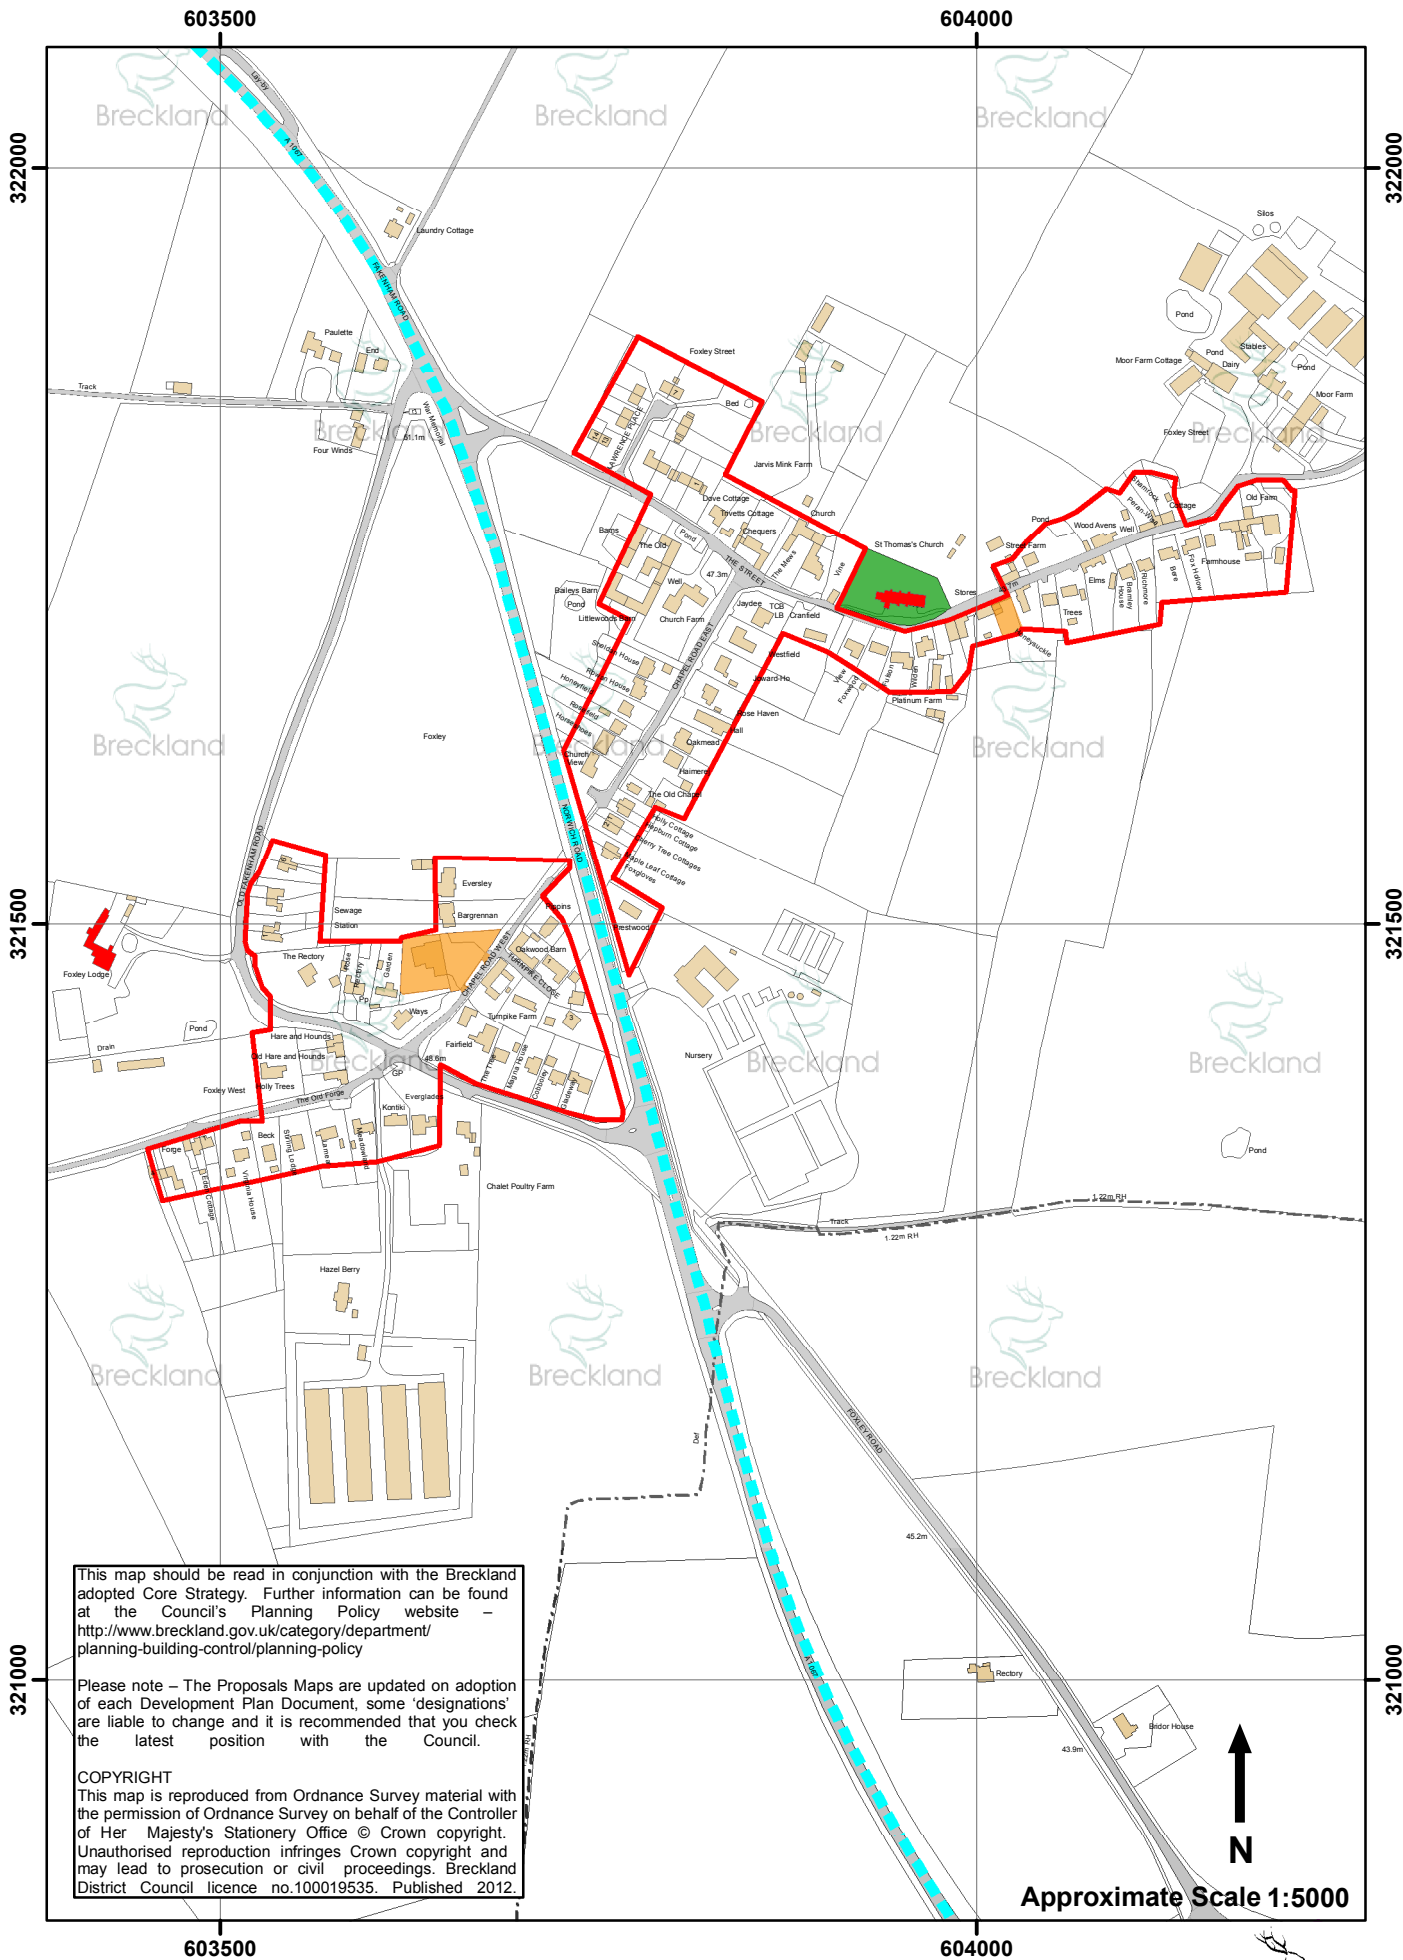

Foxley Proposals Map Adopted January 2012

This map should be read in conjunction with the Breckland adopted Core Strategy. Further information can be found at the Council's Planning Policy website - <http://www.breckland.gov.uk/category/department/planning-building-control/planning-policy>

Please note - The Proposals Maps are updated on adoption of each Development Plan Document, some 'designations' are liable to change and it is recommended that you check the latest position with the Council.

COPYRIGHT
This map is reproduced from Ordnance Survey material with the permission of Ordnance Survey on behalf of the Controller of Her Majesty's Stationery Office © Crown copyright. Unauthorised reproduction infringes Crown copyright and may lead to prosecution or civil proceedings. Breckland District Council licence no.100019535. Published 2012.

Approximate Scale 1:5000