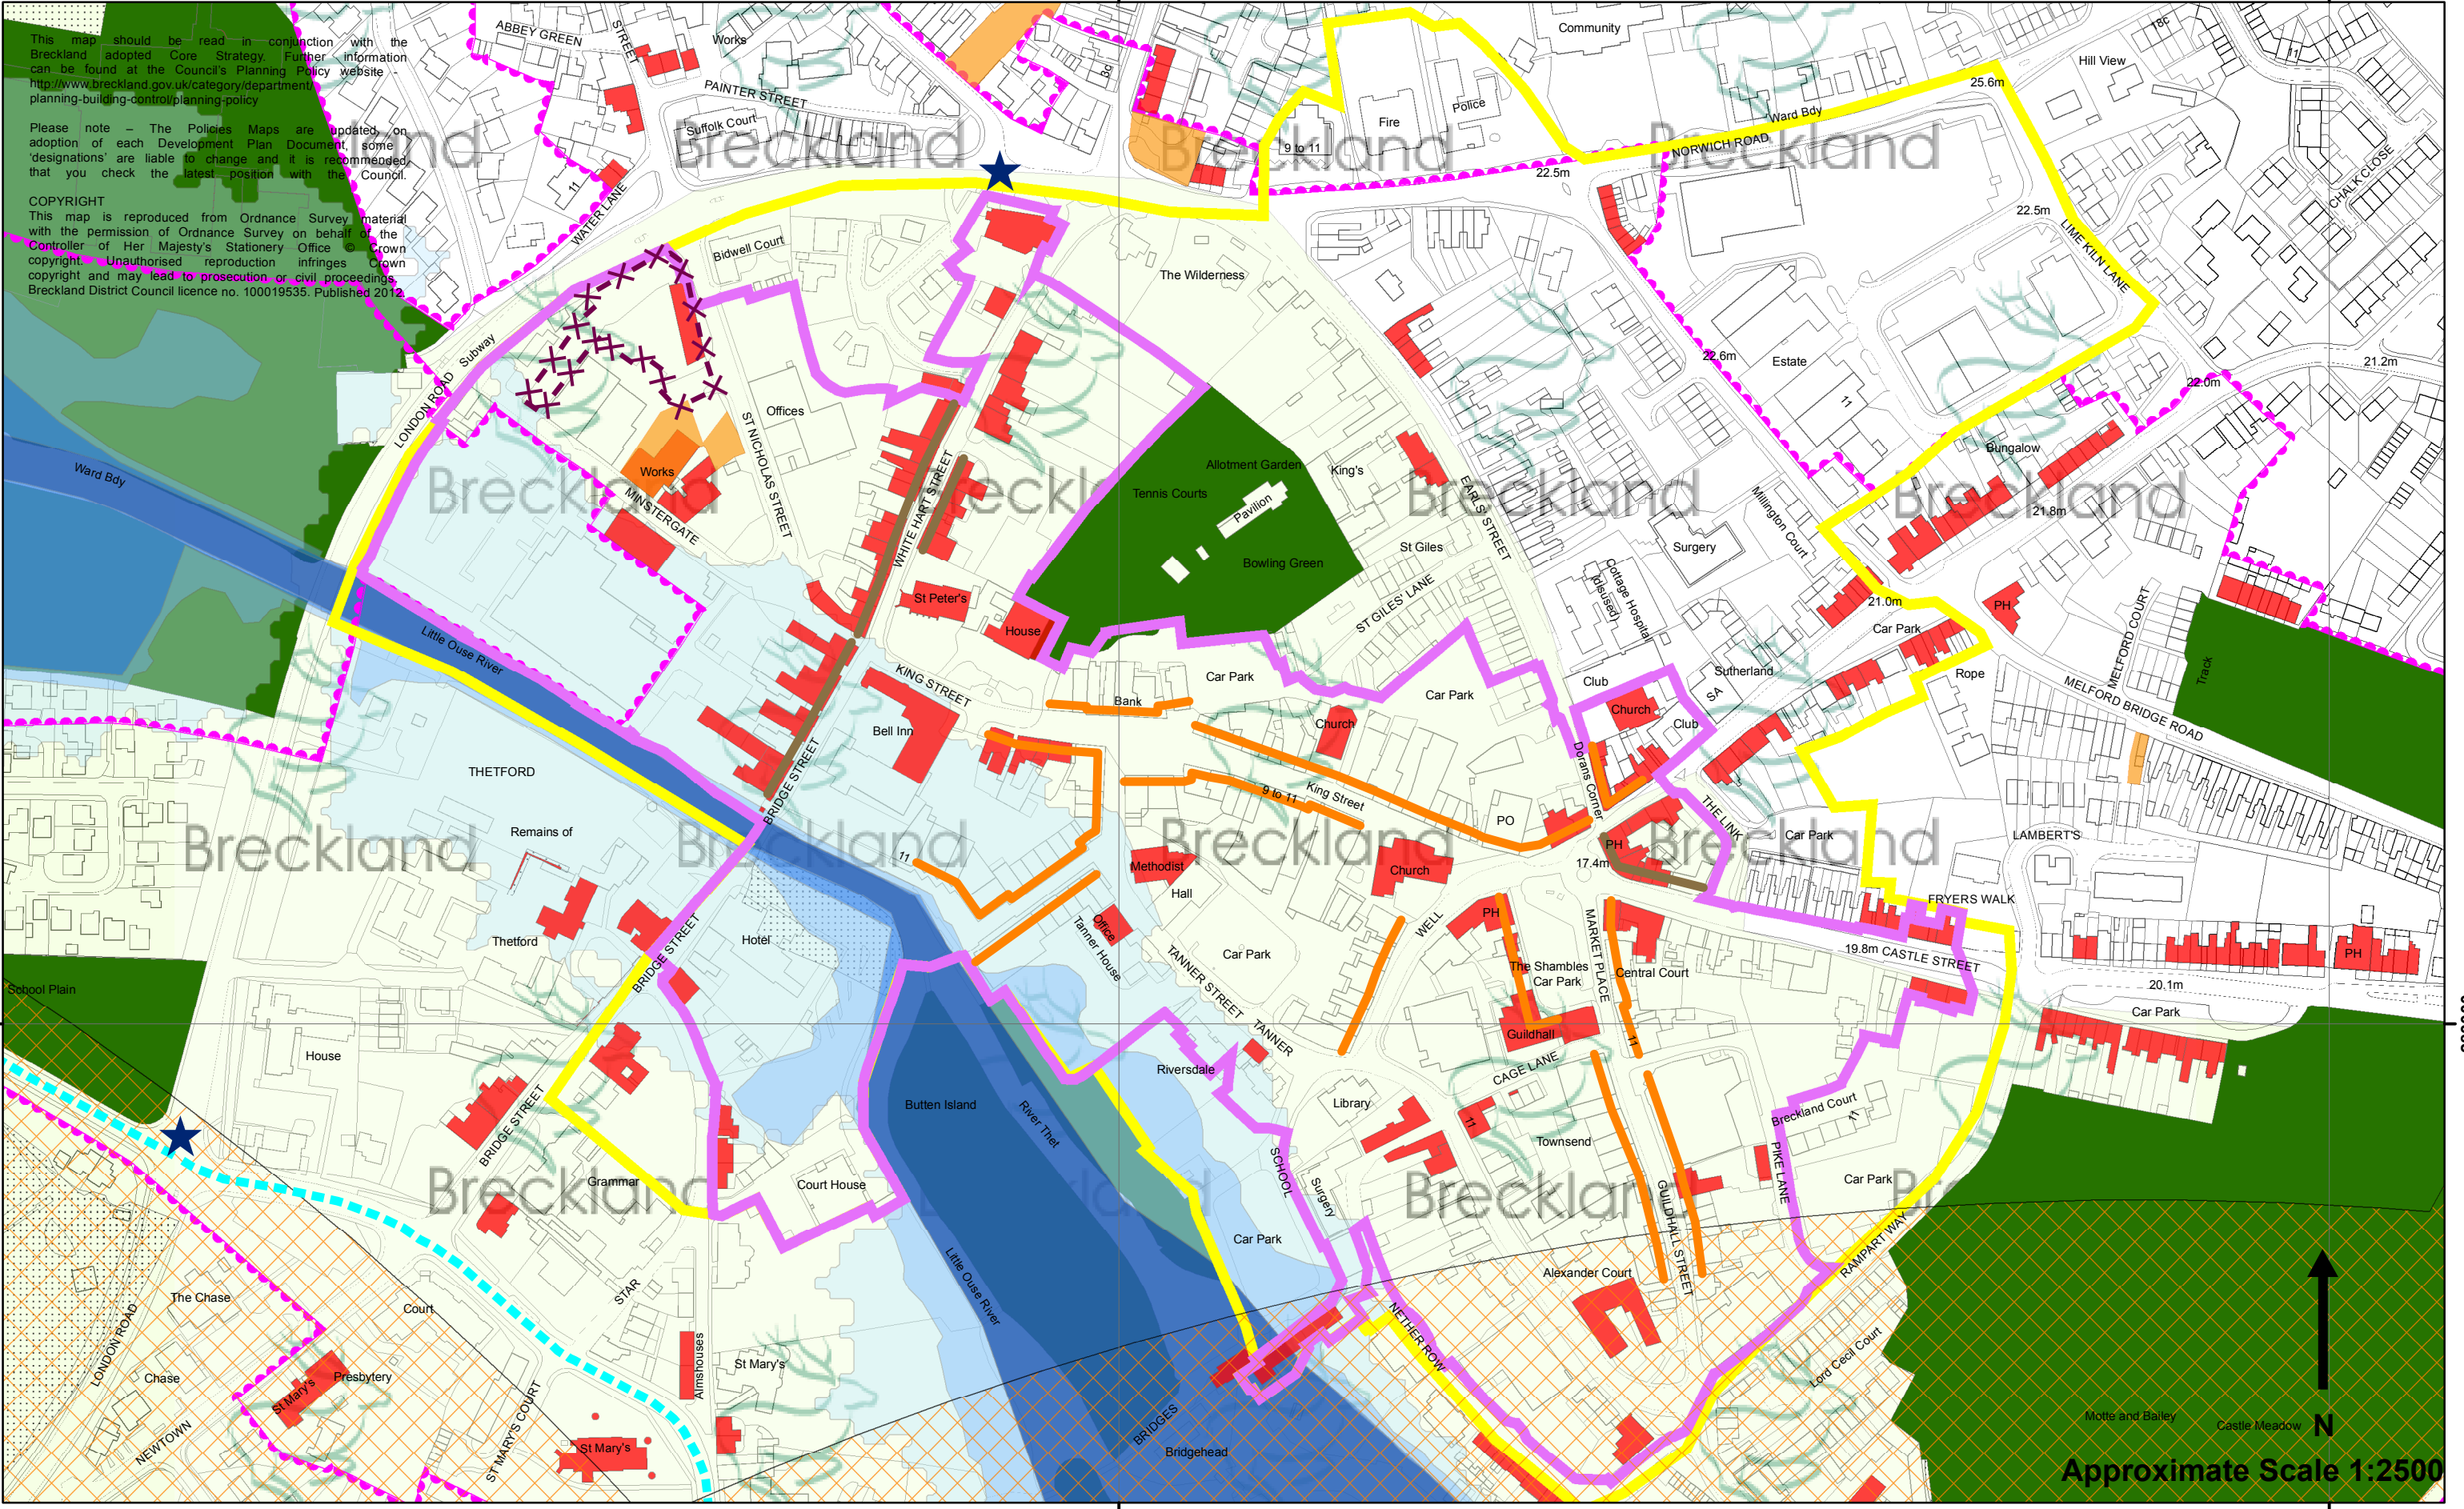

# Thetford Town Centre Inset Policies Map Adopted July 2012

587000

587500

283000

283000

587000

587500

Approximate Scale 1:2500