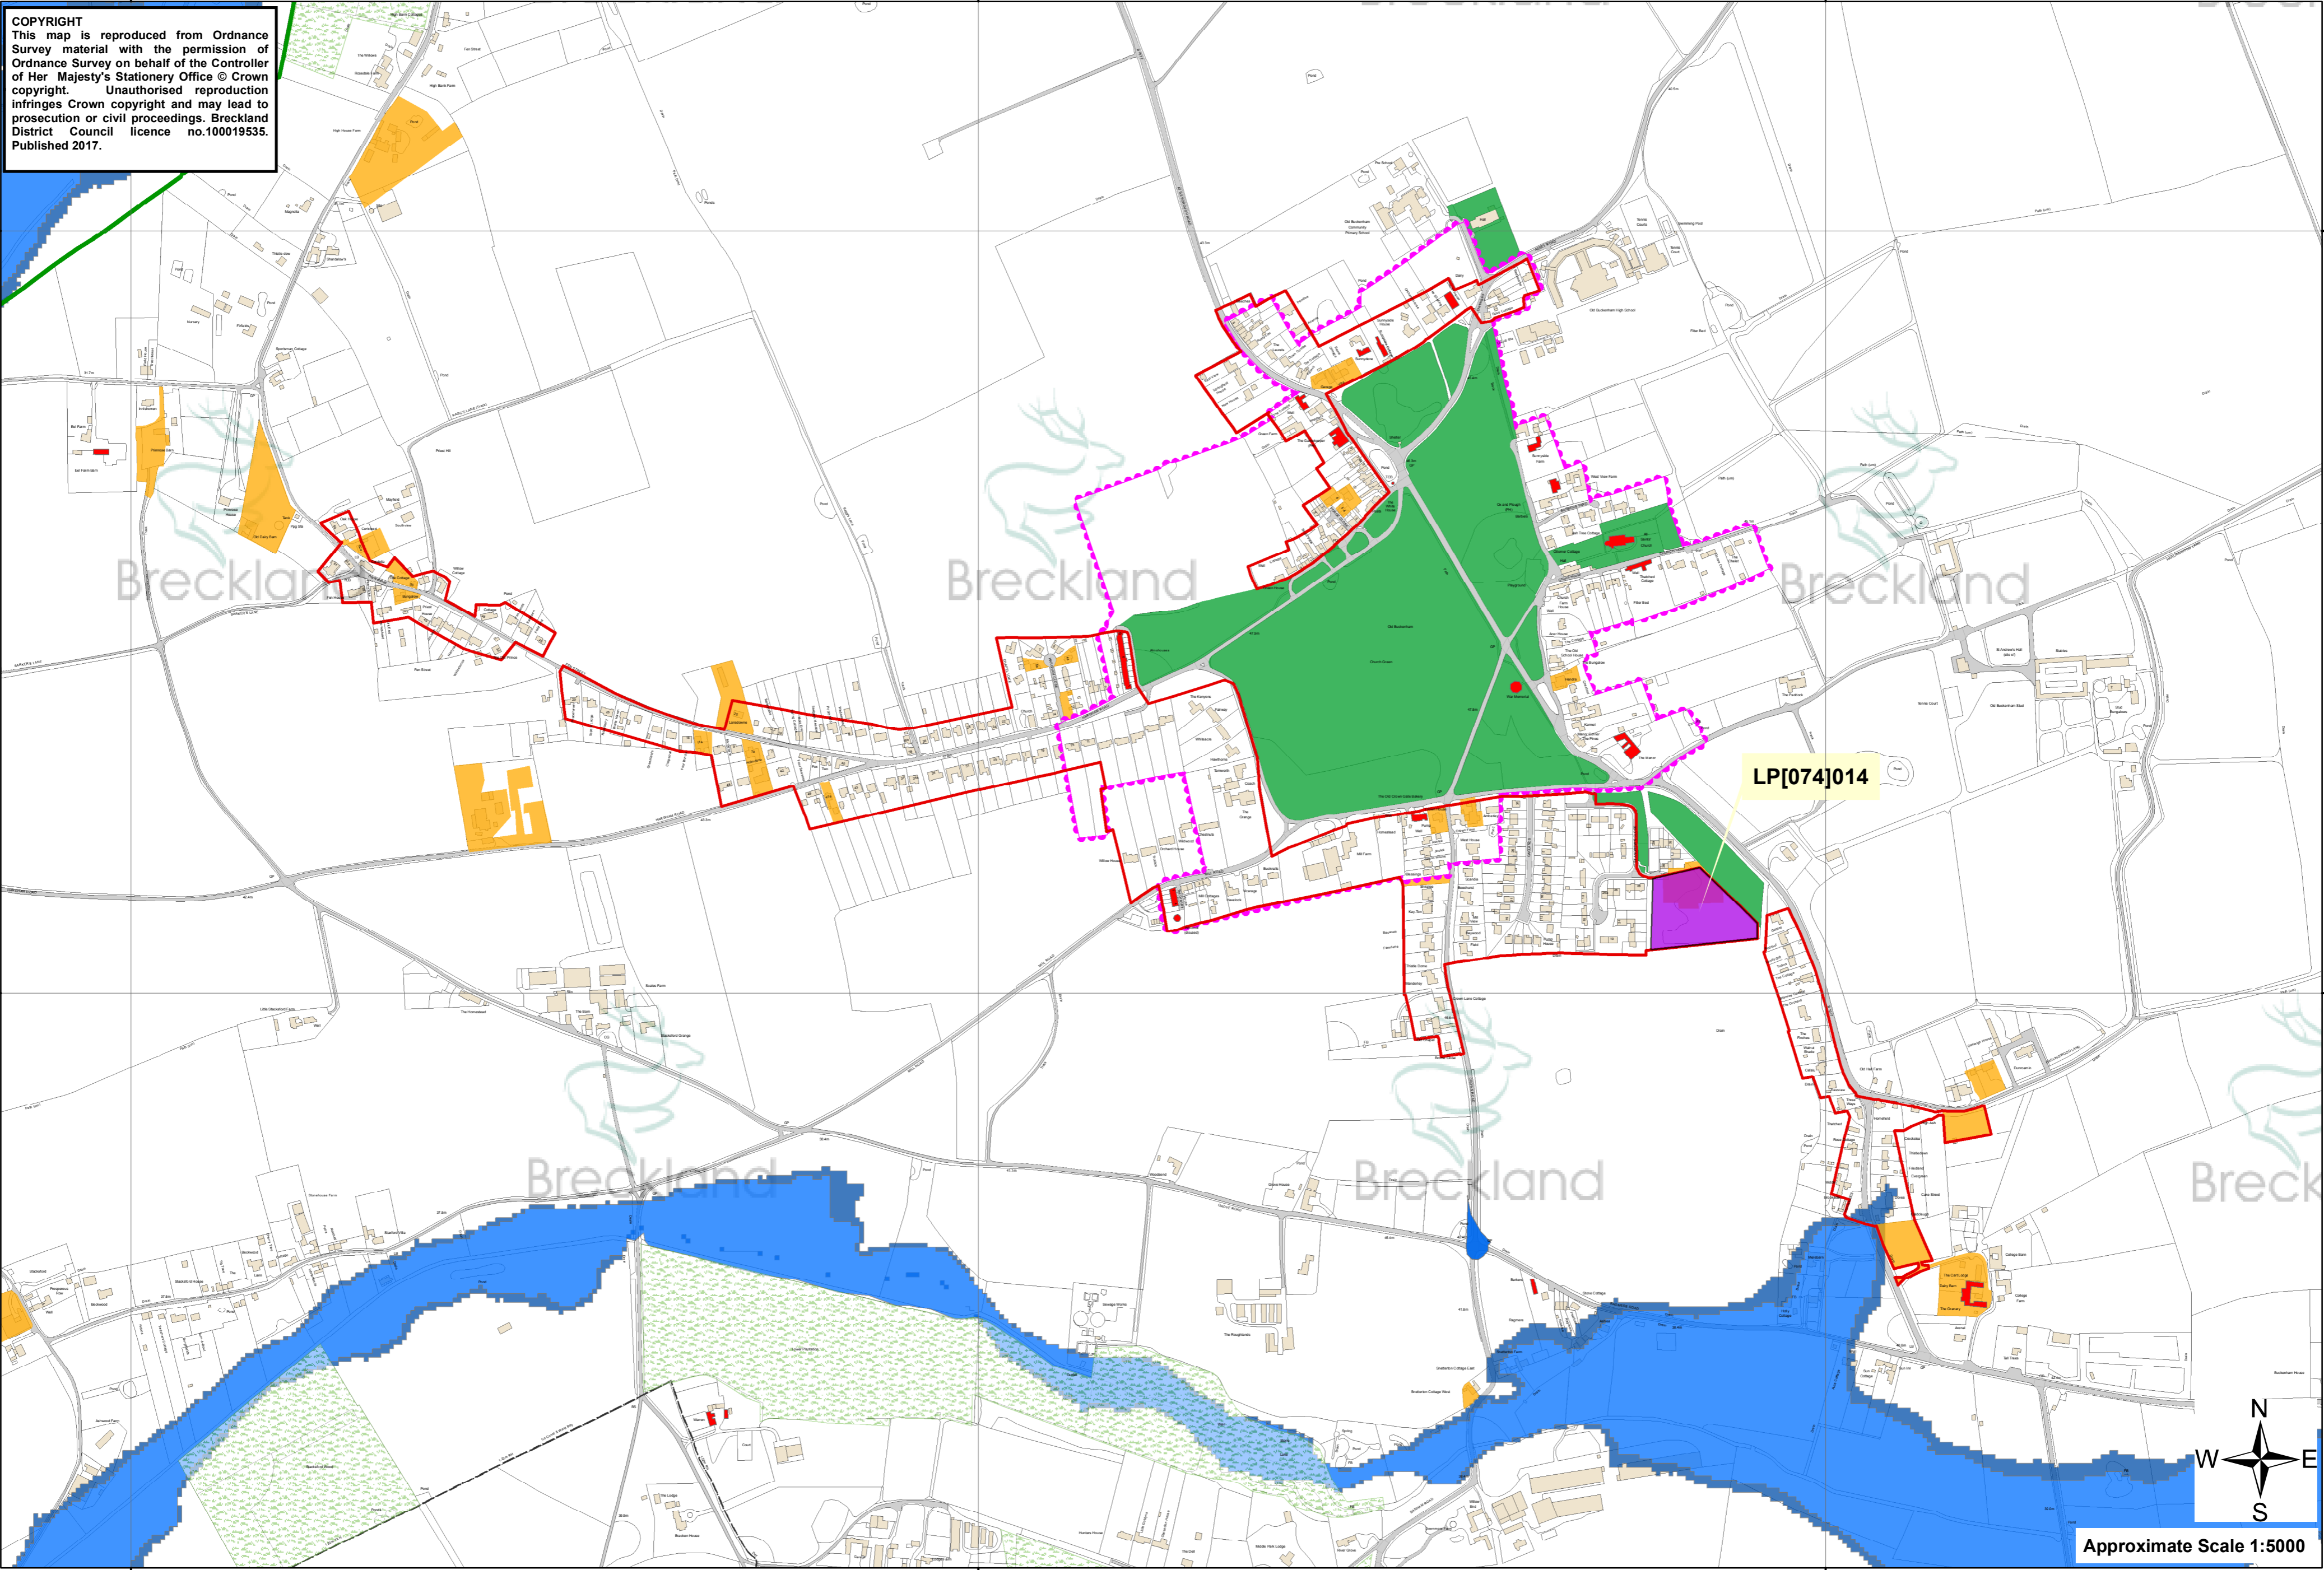

605000

606000

607000

COPYRIGHT
 This map is reproduced from Ordnance Survey material with the permission of Ordnance Survey on behalf of the Controller of Her Majesty's Stationary Office © Crown copyright. Unauthorised reproduction infringes Crown copyright and may lead to prosecution or civil proceedings. Breckland District Council licence no.100019535. Published 2017.

291800

291800

290900

290900

605000

606000

607000

Approximate Scale 1:5000