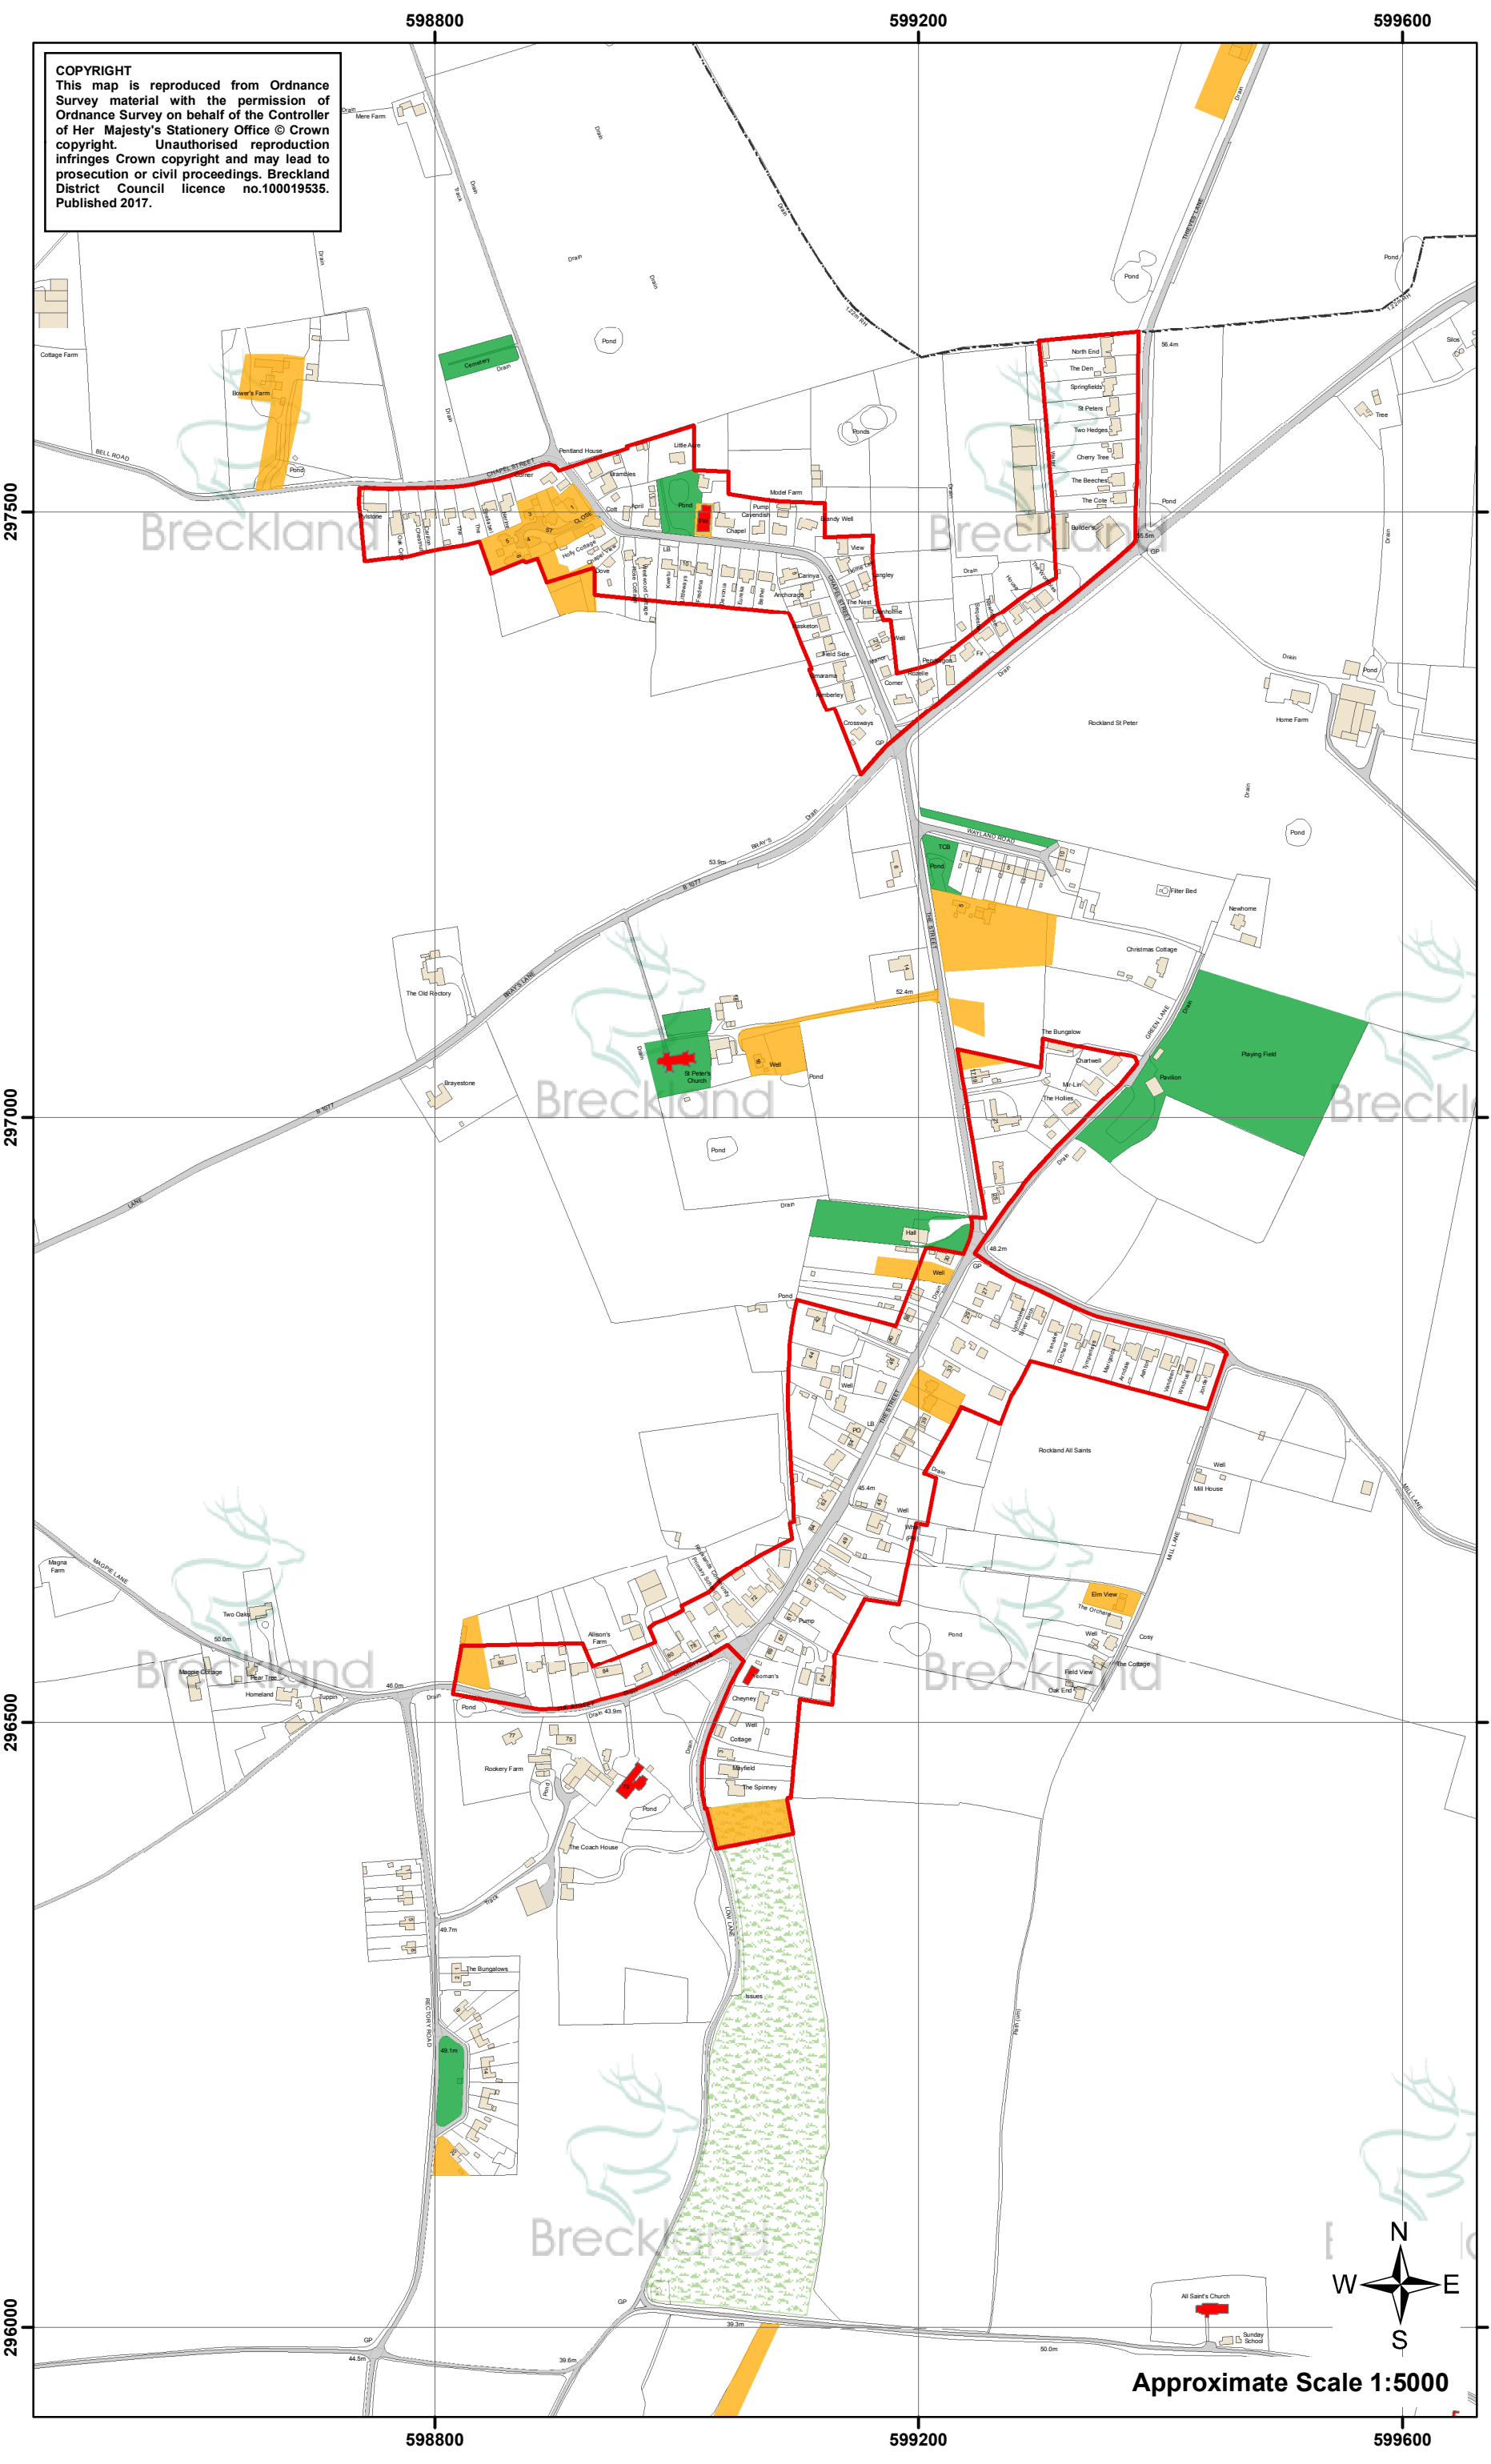

Necton Policies Map
Pre-Submission Publication Summer 2017

COPYRIGHT
This map is reproduced from
Ordnance Survey material with the
permission of Ordnance Survey on
behalf of the Controller of Her
Majesty's Stationery Office © Crown
copyright. Unauthorised
reproduction infringes Crown
copyright and may lead to
prosecution or civil proceedings.
Breckland District Council licence
no.100019535. Published 2017.

Approximate Scale 1:5000

603200 603600 604000

282500

283000

283500

284000

282500

283000

291800

290900

605000

606000

607000

008162

008062

LP[074]014

Approximate Scale 1:5000

598000

288200

COPYRIGHT
 This map is reproduced from Ordnance Survey material with the permission of Ordnance Survey on behalf of the Controller of Her Majesty's Stationery Office © Crown copyright. Unauthorised reproduction infringes Crown copyright and may lead to prosecution or civil proceedings. Breckland District Council licence no.100019535. Published 2017.