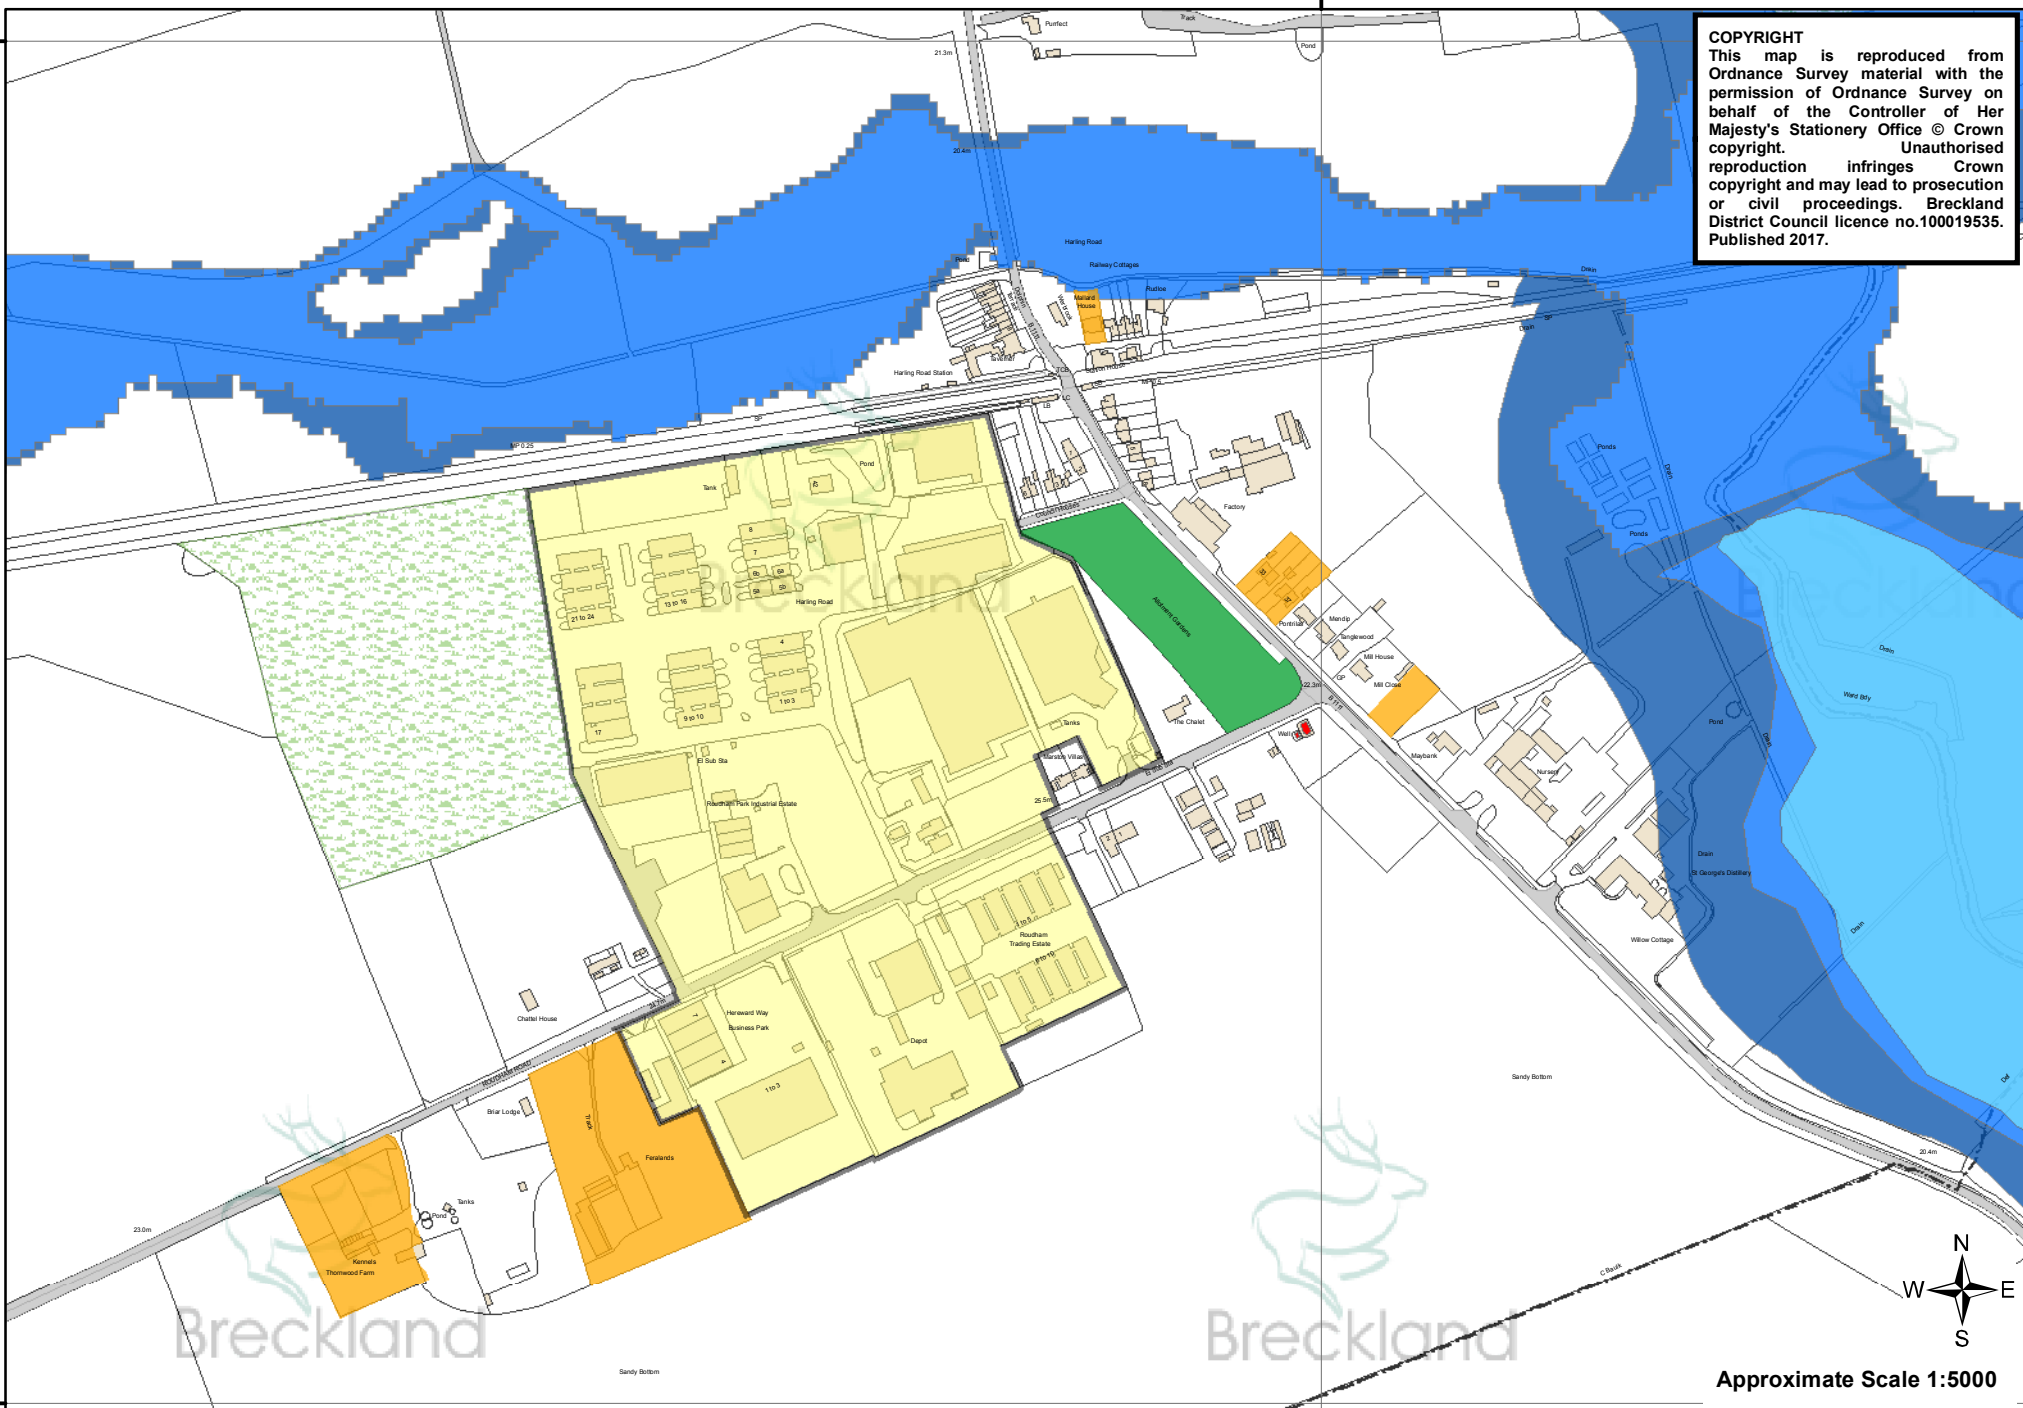

598000

288200

COPYRIGHT
This map is reproduced from Ordnance Survey material with the permission of Ordnance Survey on behalf of the Controller of Her Majesty's Stationery Office © Crown copyright. Unauthorised reproduction infringes Crown copyright and may lead to prosecution or civil proceedings. Breckland District Council licence no.100019535. Published 2017.

Roudham Heath Policies Map
Pre-Submission Publication Summer 2017

Approximate Scale 1:5000

598000

287300

288200

287300

Breckland

Breckland