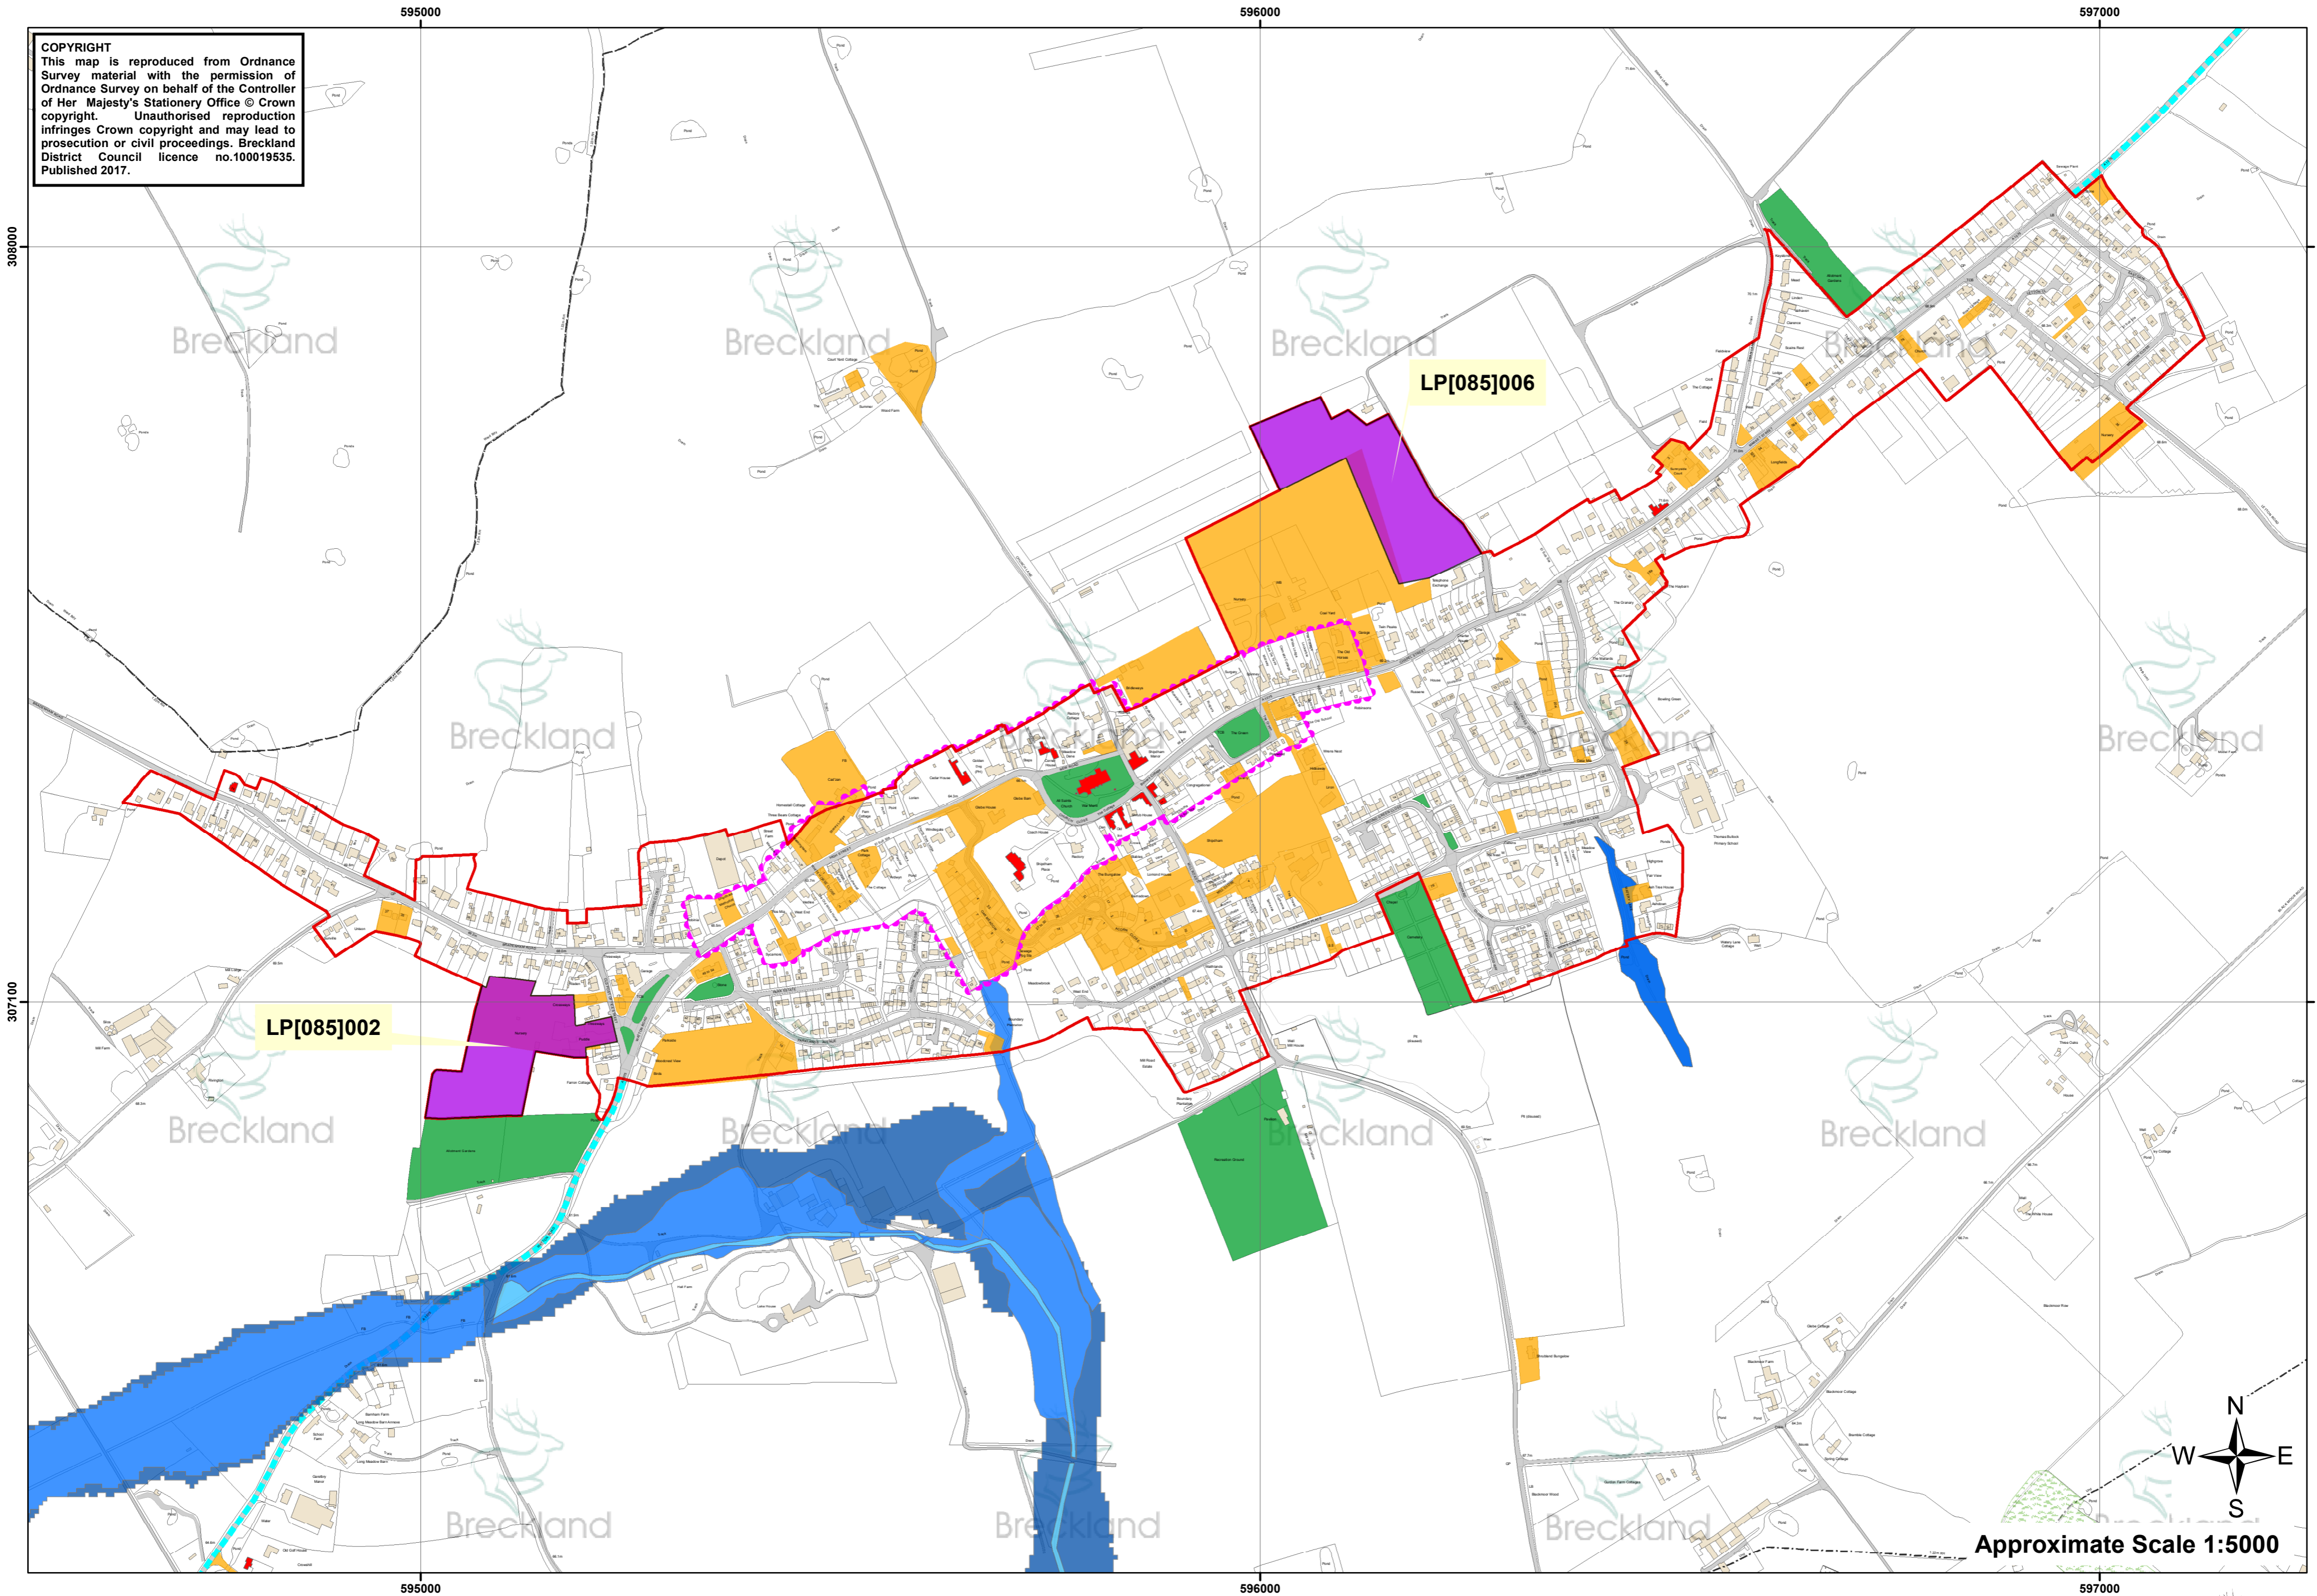

307100

307100

599000

**Shippdham Airfield (Cranworth) Policies Map
Pre-Submission Publication Summer 2017**

Breckland

Breckland

Approximate Scale 1:5000

COPYRIGHT
This map is reproduced from Ordnance Survey material with the permission of Ordnance Survey on behalf of the Controller of Her Majesty's Stationery Office © Crown copyright. Unauthorised reproduction infringes Crown copyright and may lead to prosecution or civil proceedings. Breckland District Council licence no.100019535. Published 2017.