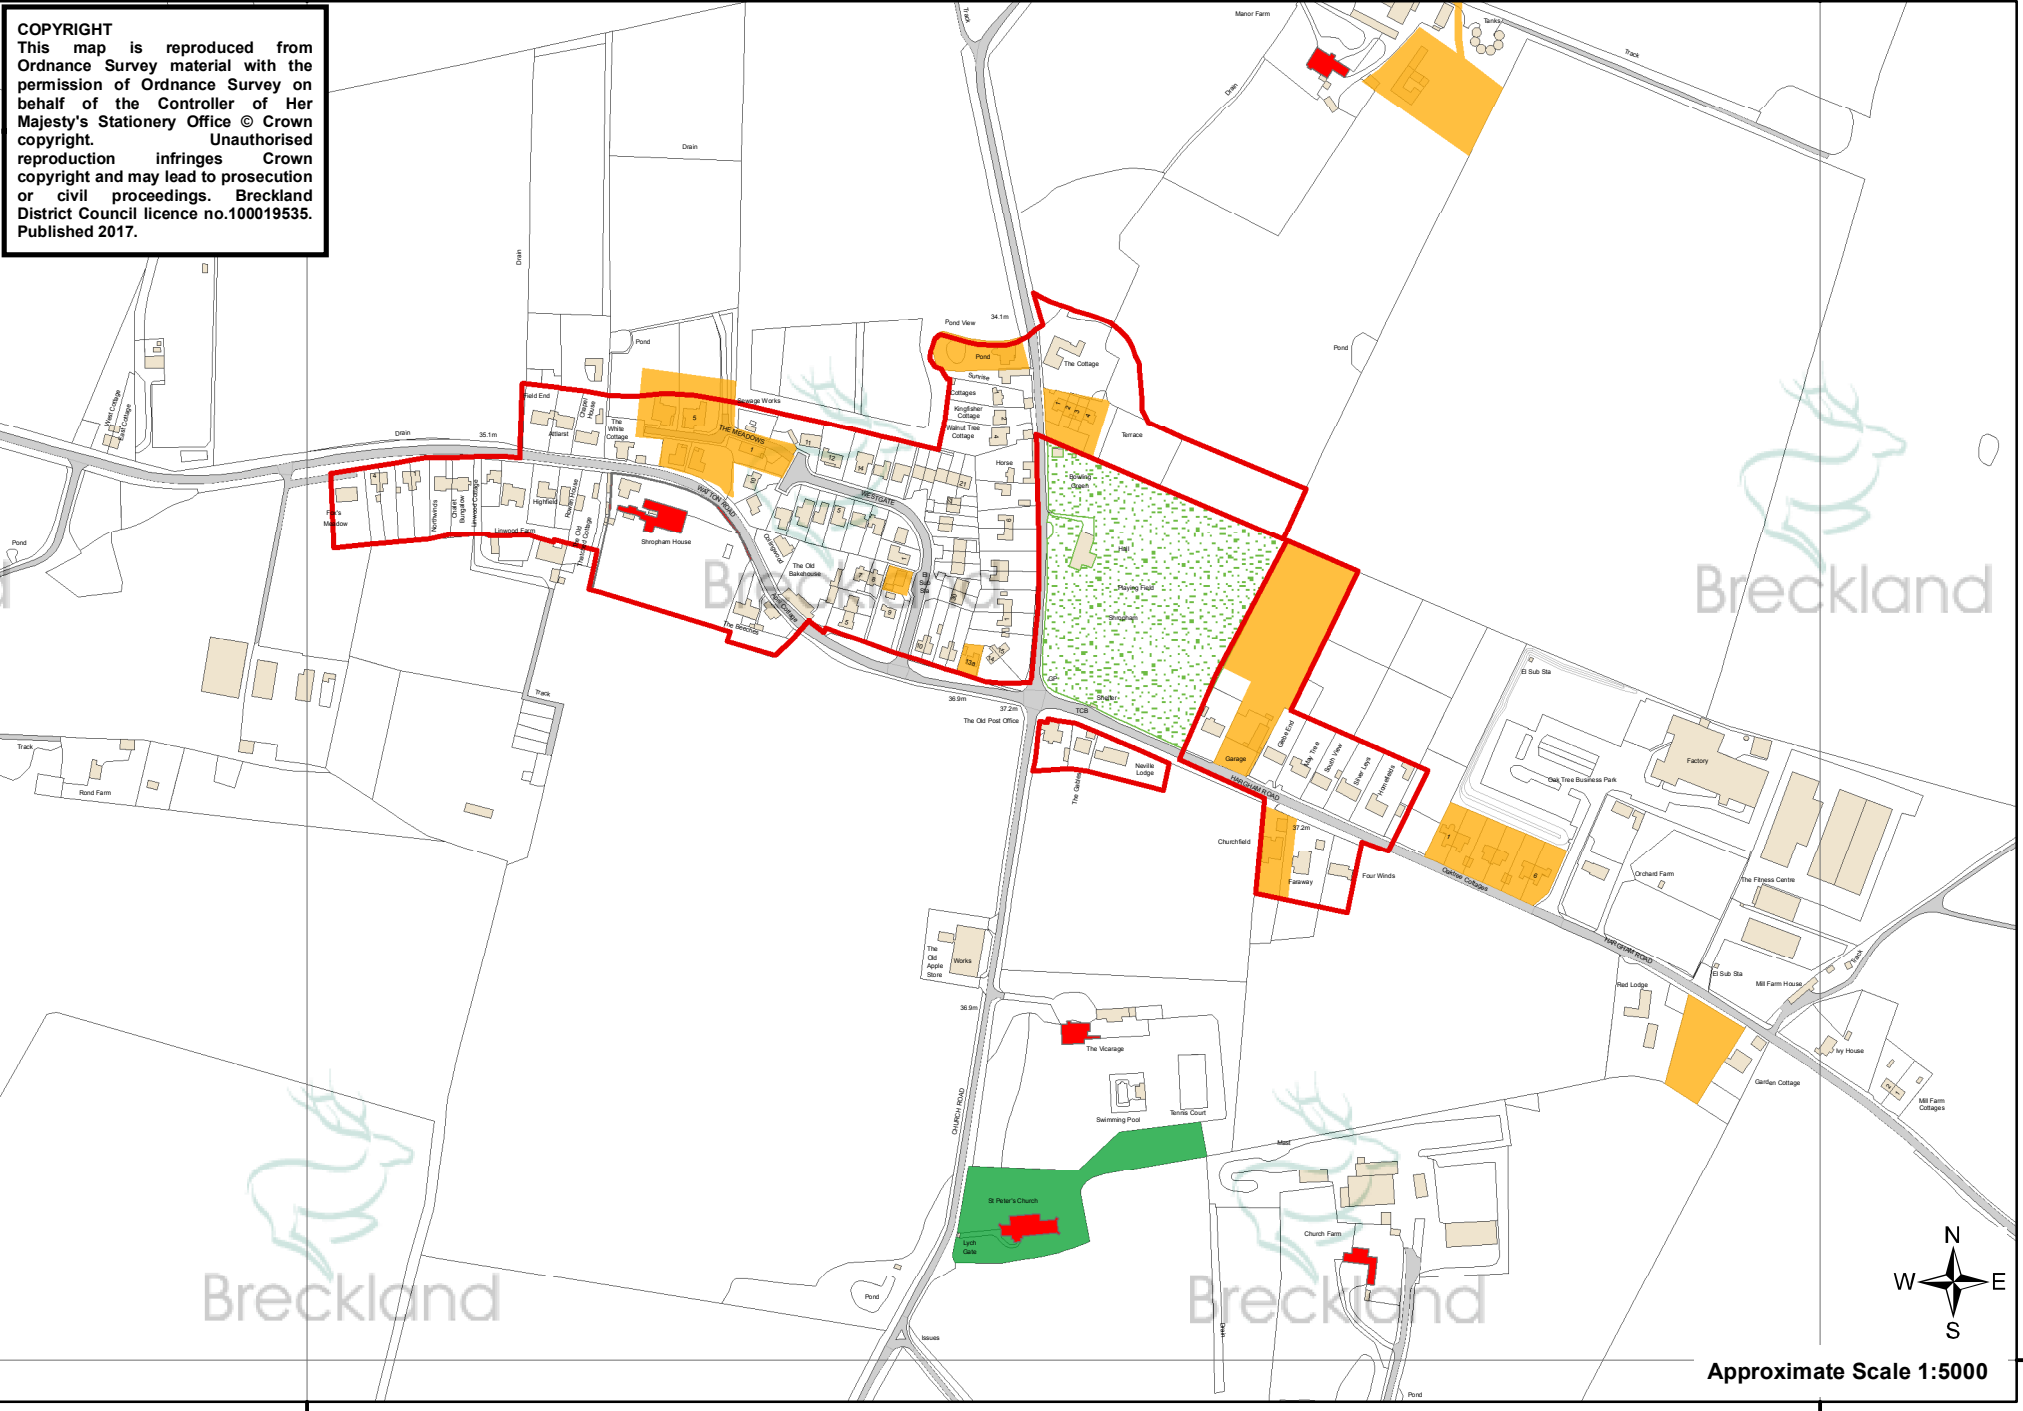

598000

599000

COPYRIGHT
This map is reproduced from Ordnance Survey material with the permission of Ordnance Survey on behalf of the Controller of Her Majesty's Stationery Office © Crown copyright. Unauthorised reproduction infringes Crown copyright and may lead to prosecution or civil proceedings. Breckland District Council licence no.100019535. Published 2017.

Approximate Scale 1:5000

598000

599000

Shropham Policies Map
Pre-Submission Publication Summer 2017

00262

292700