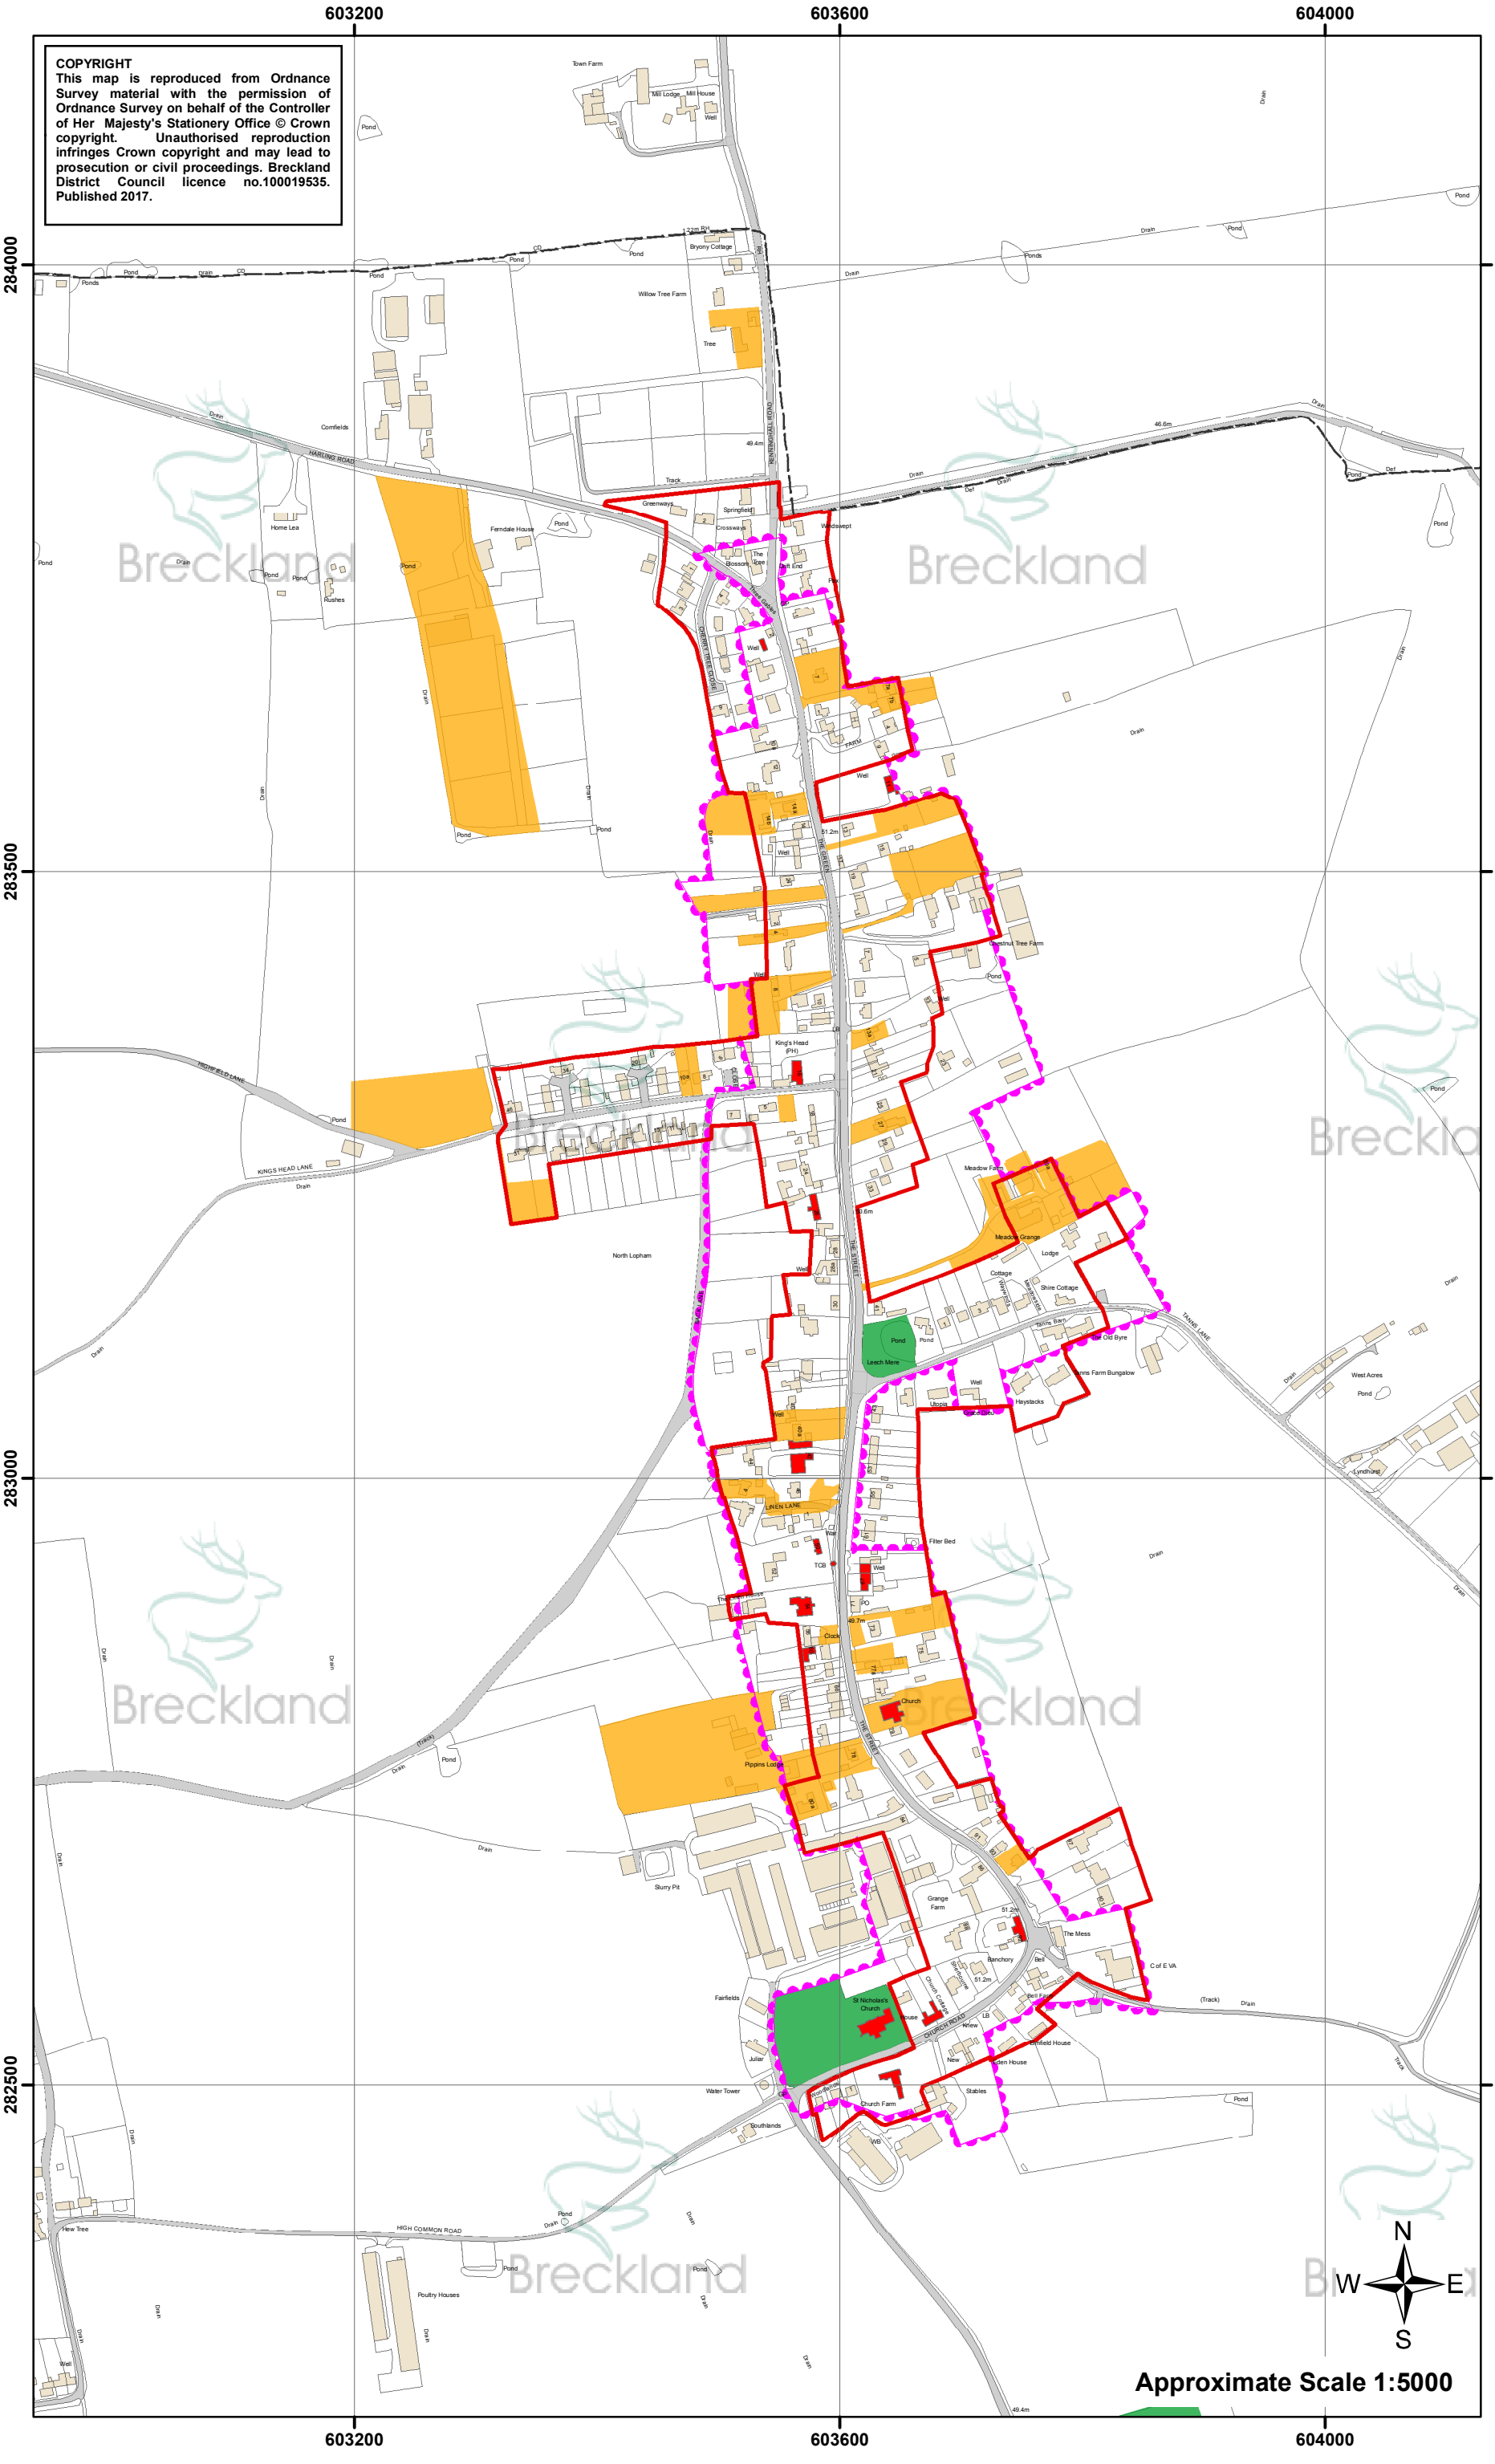

Necton Policies Map
Pre-Submission Publication Summer 2017

COPYRIGHT
This map is reproduced from
Ordnance Survey material with the
permission of Ordnance Survey on
behalf of the Controller of Her
Majesty's Stationery Office © Crown
copyright. Unauthorised
reproduction infringes Crown
copyright and may lead to
prosecution or civil proceedings.
Breckland District Council licence
no.100019535. Published 2017.

Approximate Scale 1:5000

North Elmham Policies Map Pre-Submission Publication Summer 2017

COPYRIGHT
This map is reproduced from Ordnance Survey material with the permission of Ordnance Survey on behalf of the Controller of Her Majesty's Stationery Office © Crown copyright. Unauthorised reproduction infringes Crown copyright and may lead to prosecution or civil proceedings. Breckland District Council licence no.100019535. Published 2017.

Approximate Scale 1:5000

603200 603600 604000

282500

283000

283500

284000

282500

283000