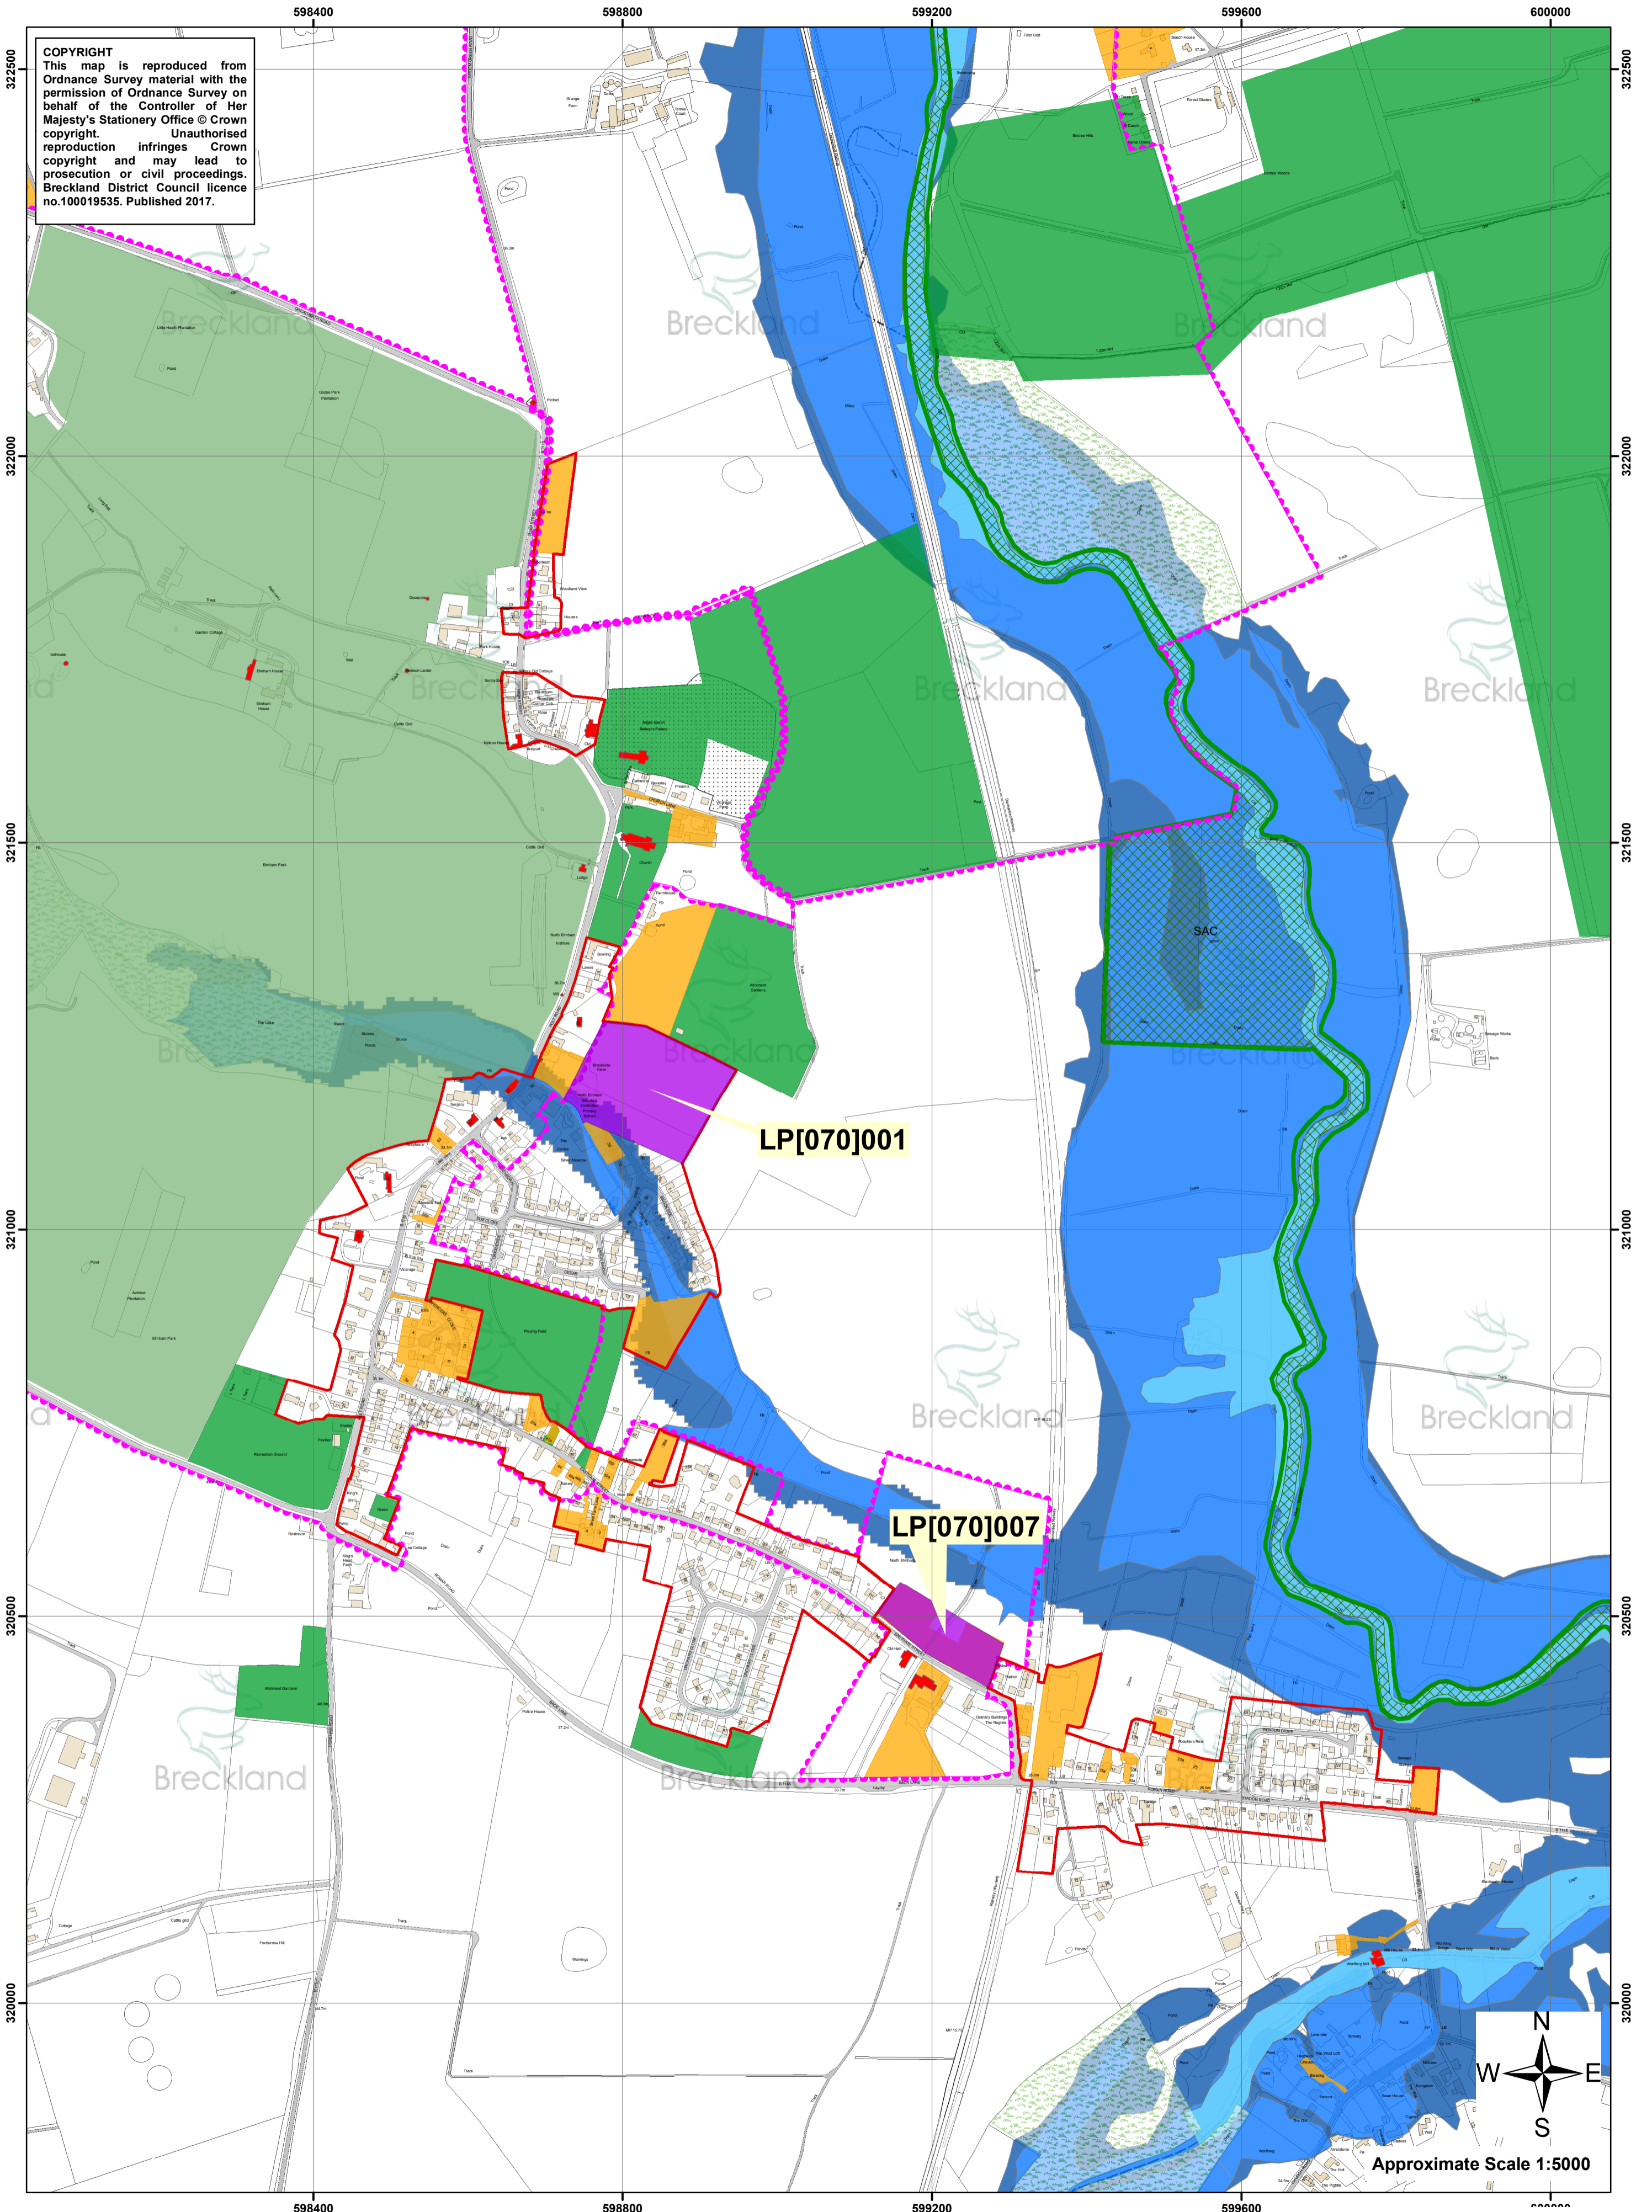

Necton Policies Map
Pre-Submission Publication Summer 2017

COPYRIGHT
This map is reproduced from
Ordnance Survey material with the
permission of Ordnance Survey on
behalf of the Controller of Her
Majesty's Stationery Office © Crown
copyright. Unauthorised
reproduction infringes Crown
copyright and may lead to
prosecution or civil proceedings.
Breckland District Council licence
no.100019535. Published 2017.

Approximate Scale 1:5000

North Elmham Policies Map Pre-Submission Publication Summer 2017

COPYRIGHT
This map is reproduced from Ordnance Survey material with the permission of Ordnance Survey on behalf of the Controller of Her Majesty's Stationery Office © Crown copyright. Unauthorised reproduction infringes Crown copyright and may lead to prosecution or civil proceedings. Breckland District Council licence no.100019535. Published 2017.