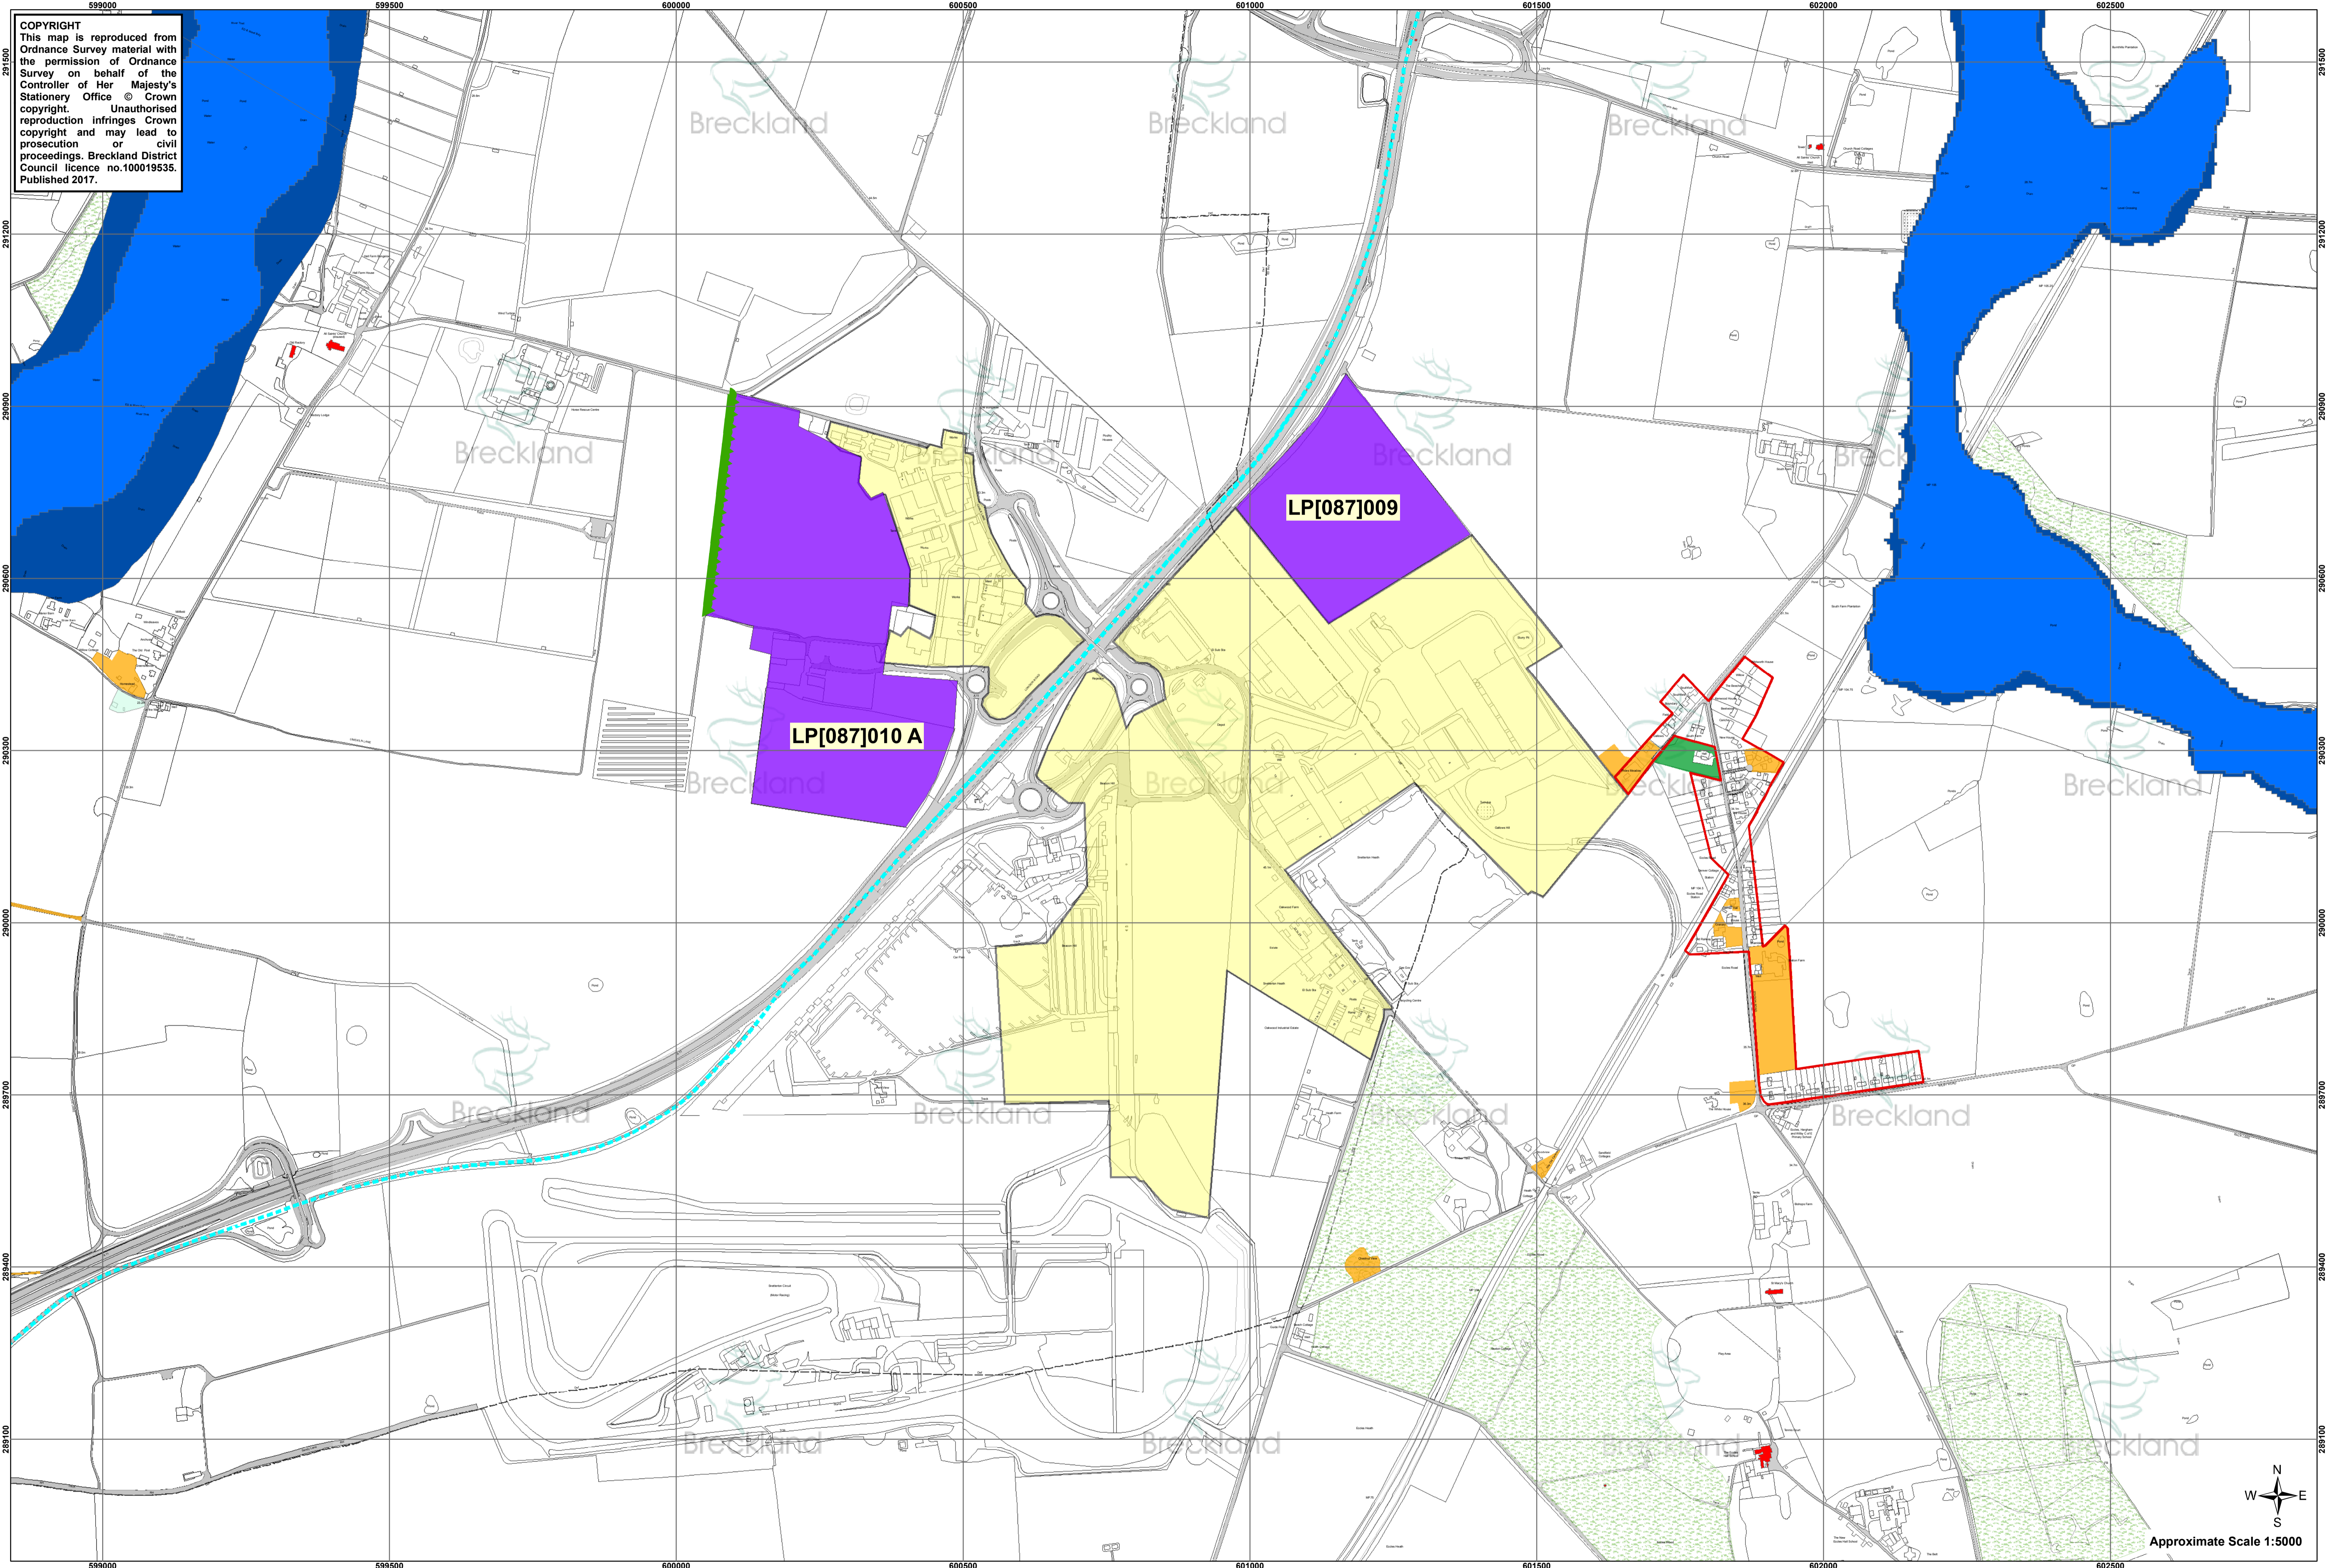

Approximate Scale 1:5000

598000

599000

Shropham Policies Map
Pre-Submission Publication Summer 2017

00262

292700

COPYRIGHT
This map is reproduced from Ordnance Survey material with the permission of Ordnance Survey on behalf of the Controller of Her Majesty's Stationary Office © Crown copyright. Unauthorised reproduction infringes Crown copyright and may lead to prosecution or civil proceedings. Breckland District Council licence no.100019535. Published 2017.