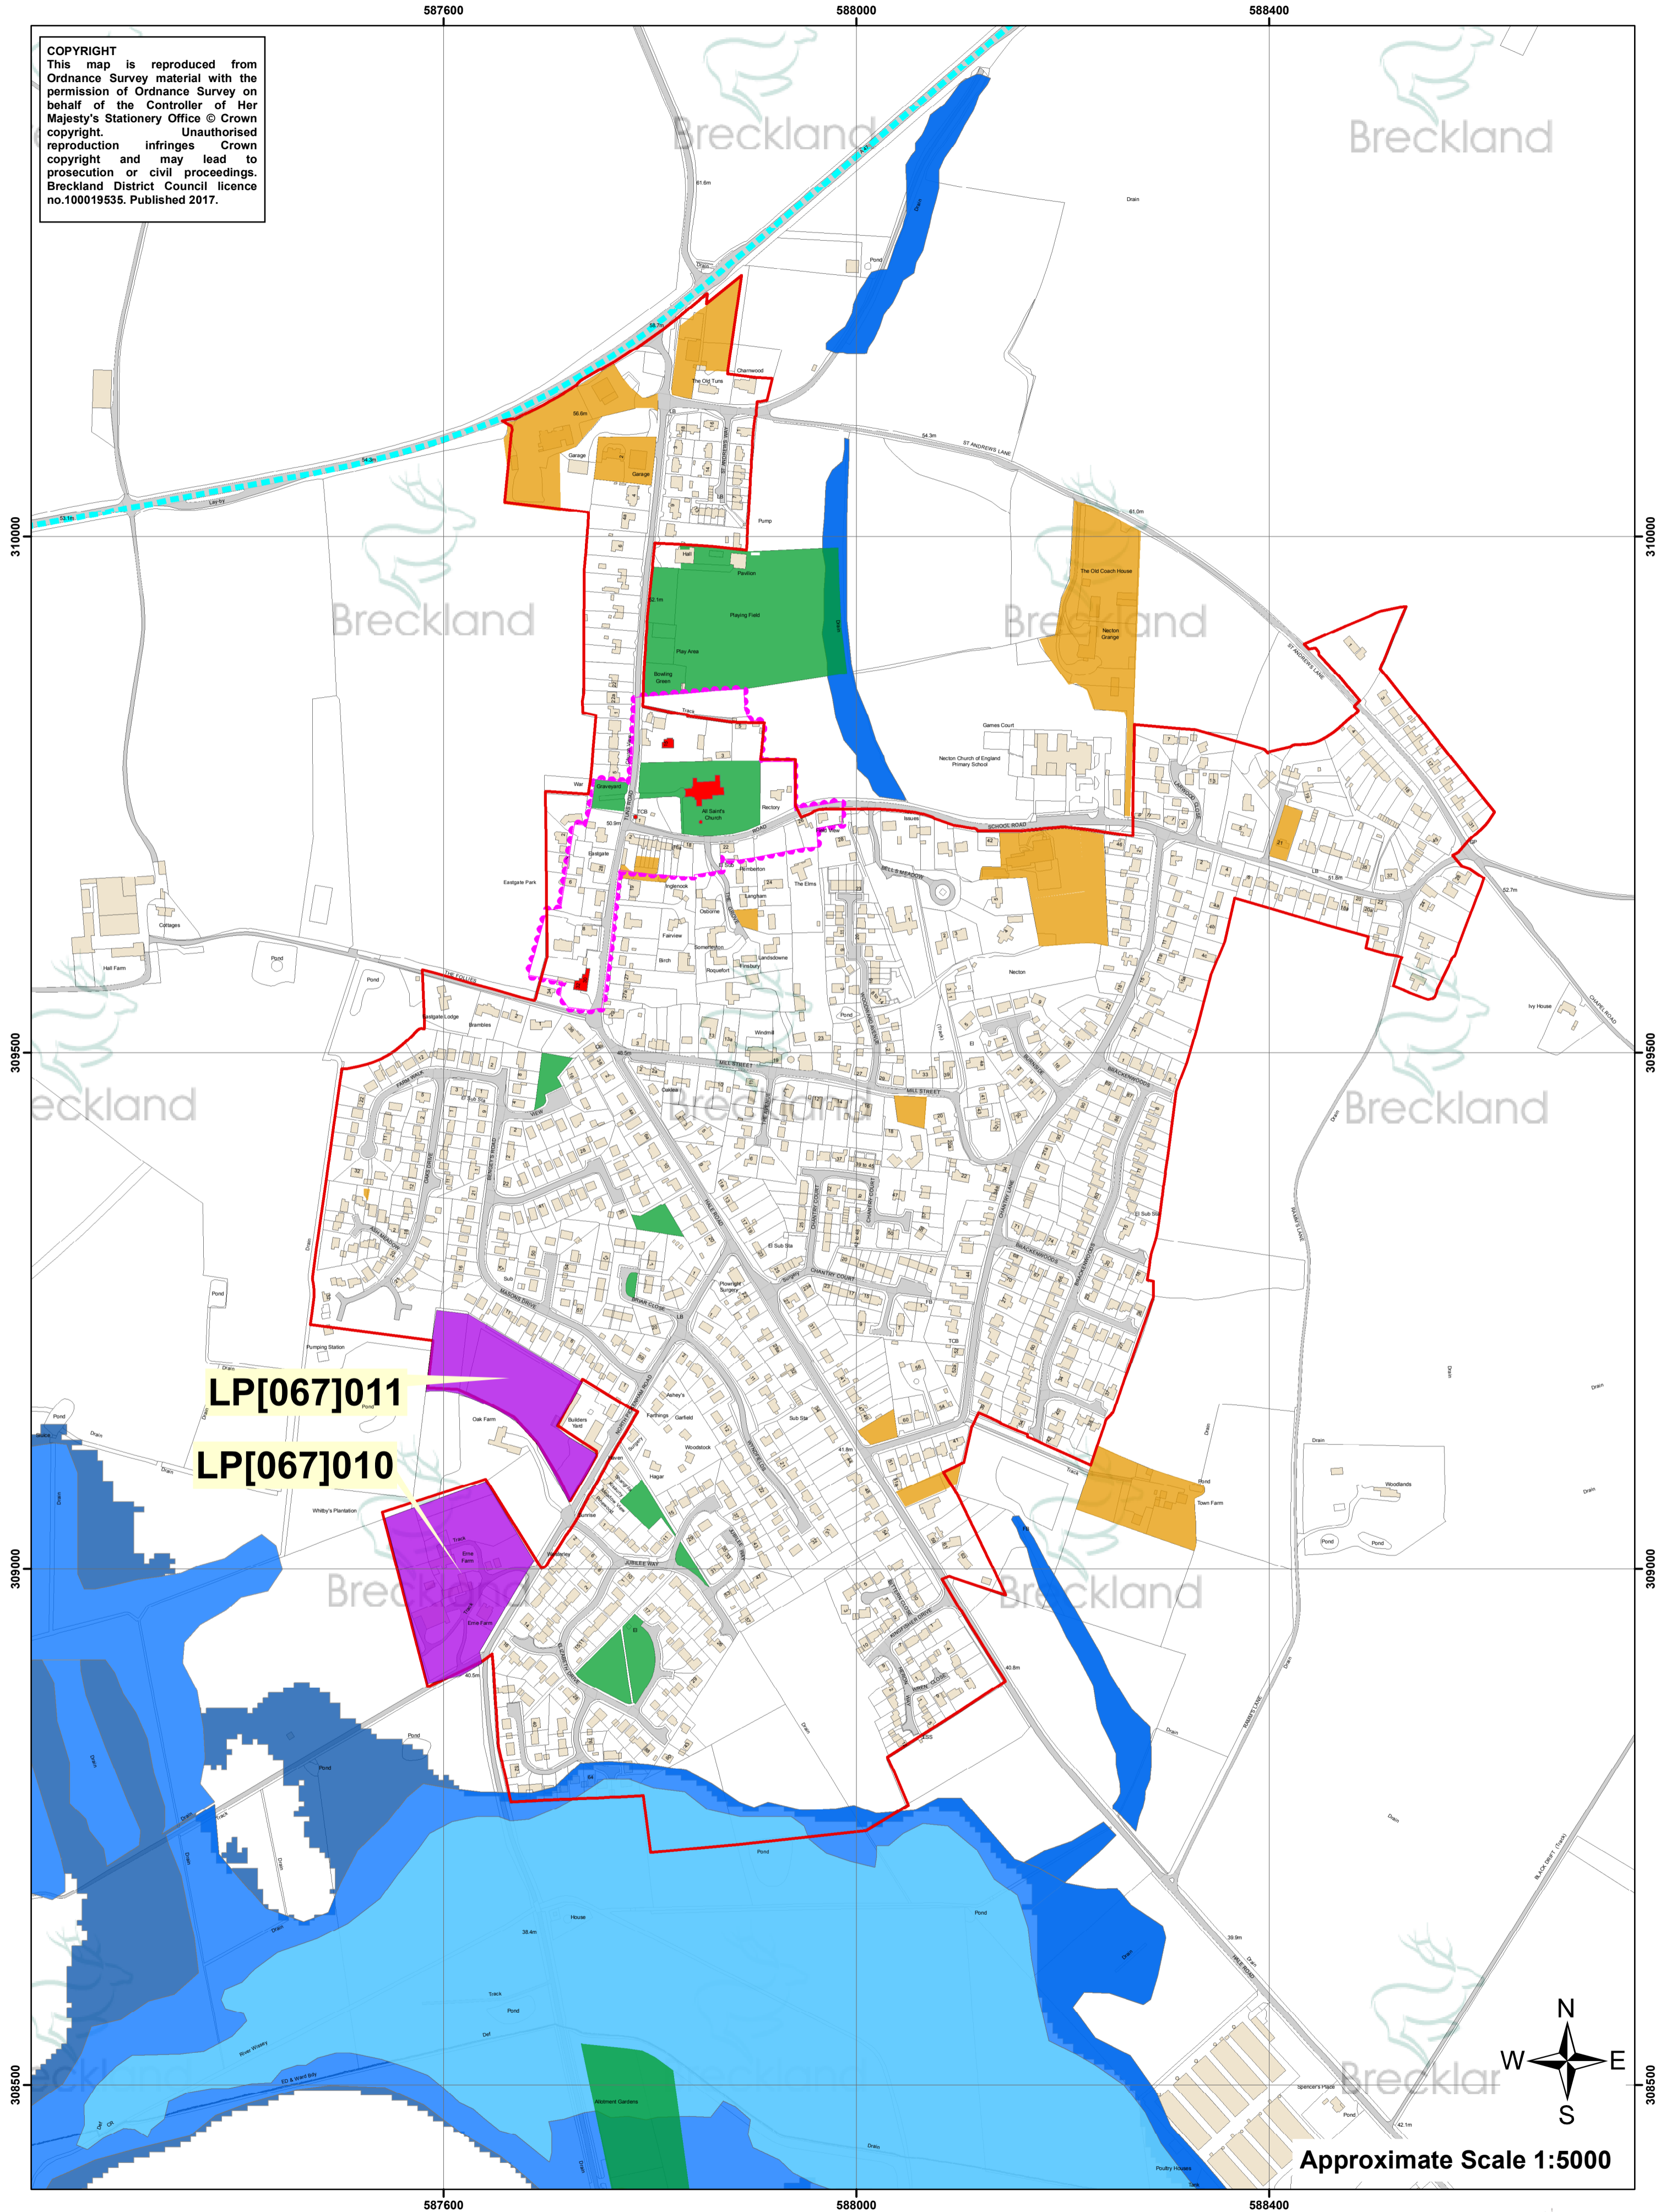

Necton Policies Map
Pre-Submission Publication Summer 2017

COPYRIGHT
This map is reproduced from
Ordnance Survey material with the
permission of Ordnance Survey on
behalf of the Controller of Her
Majesty's Stationery Office © Crown
copyright. Unauthorised
reproduction infringes Crown
copyright and may lead to
prosecution or civil proceedings.
Breckland District Council licence
no.100019535. Published 2017.

Approximate Scale 1:5000

North Elmham Policies Map Pre-Submission Publication Summer 2017

COPYRIGHT
This map is reproduced from Ordnance Survey material with the permission of Ordnance Survey on behalf of the Controller of Her Majesty's Stationery Office © Crown copyright. Unauthorised reproduction infringes Crown copyright and may lead to prosecution or civil proceedings. Breckland District Council licence no.100019535. Published 2017.