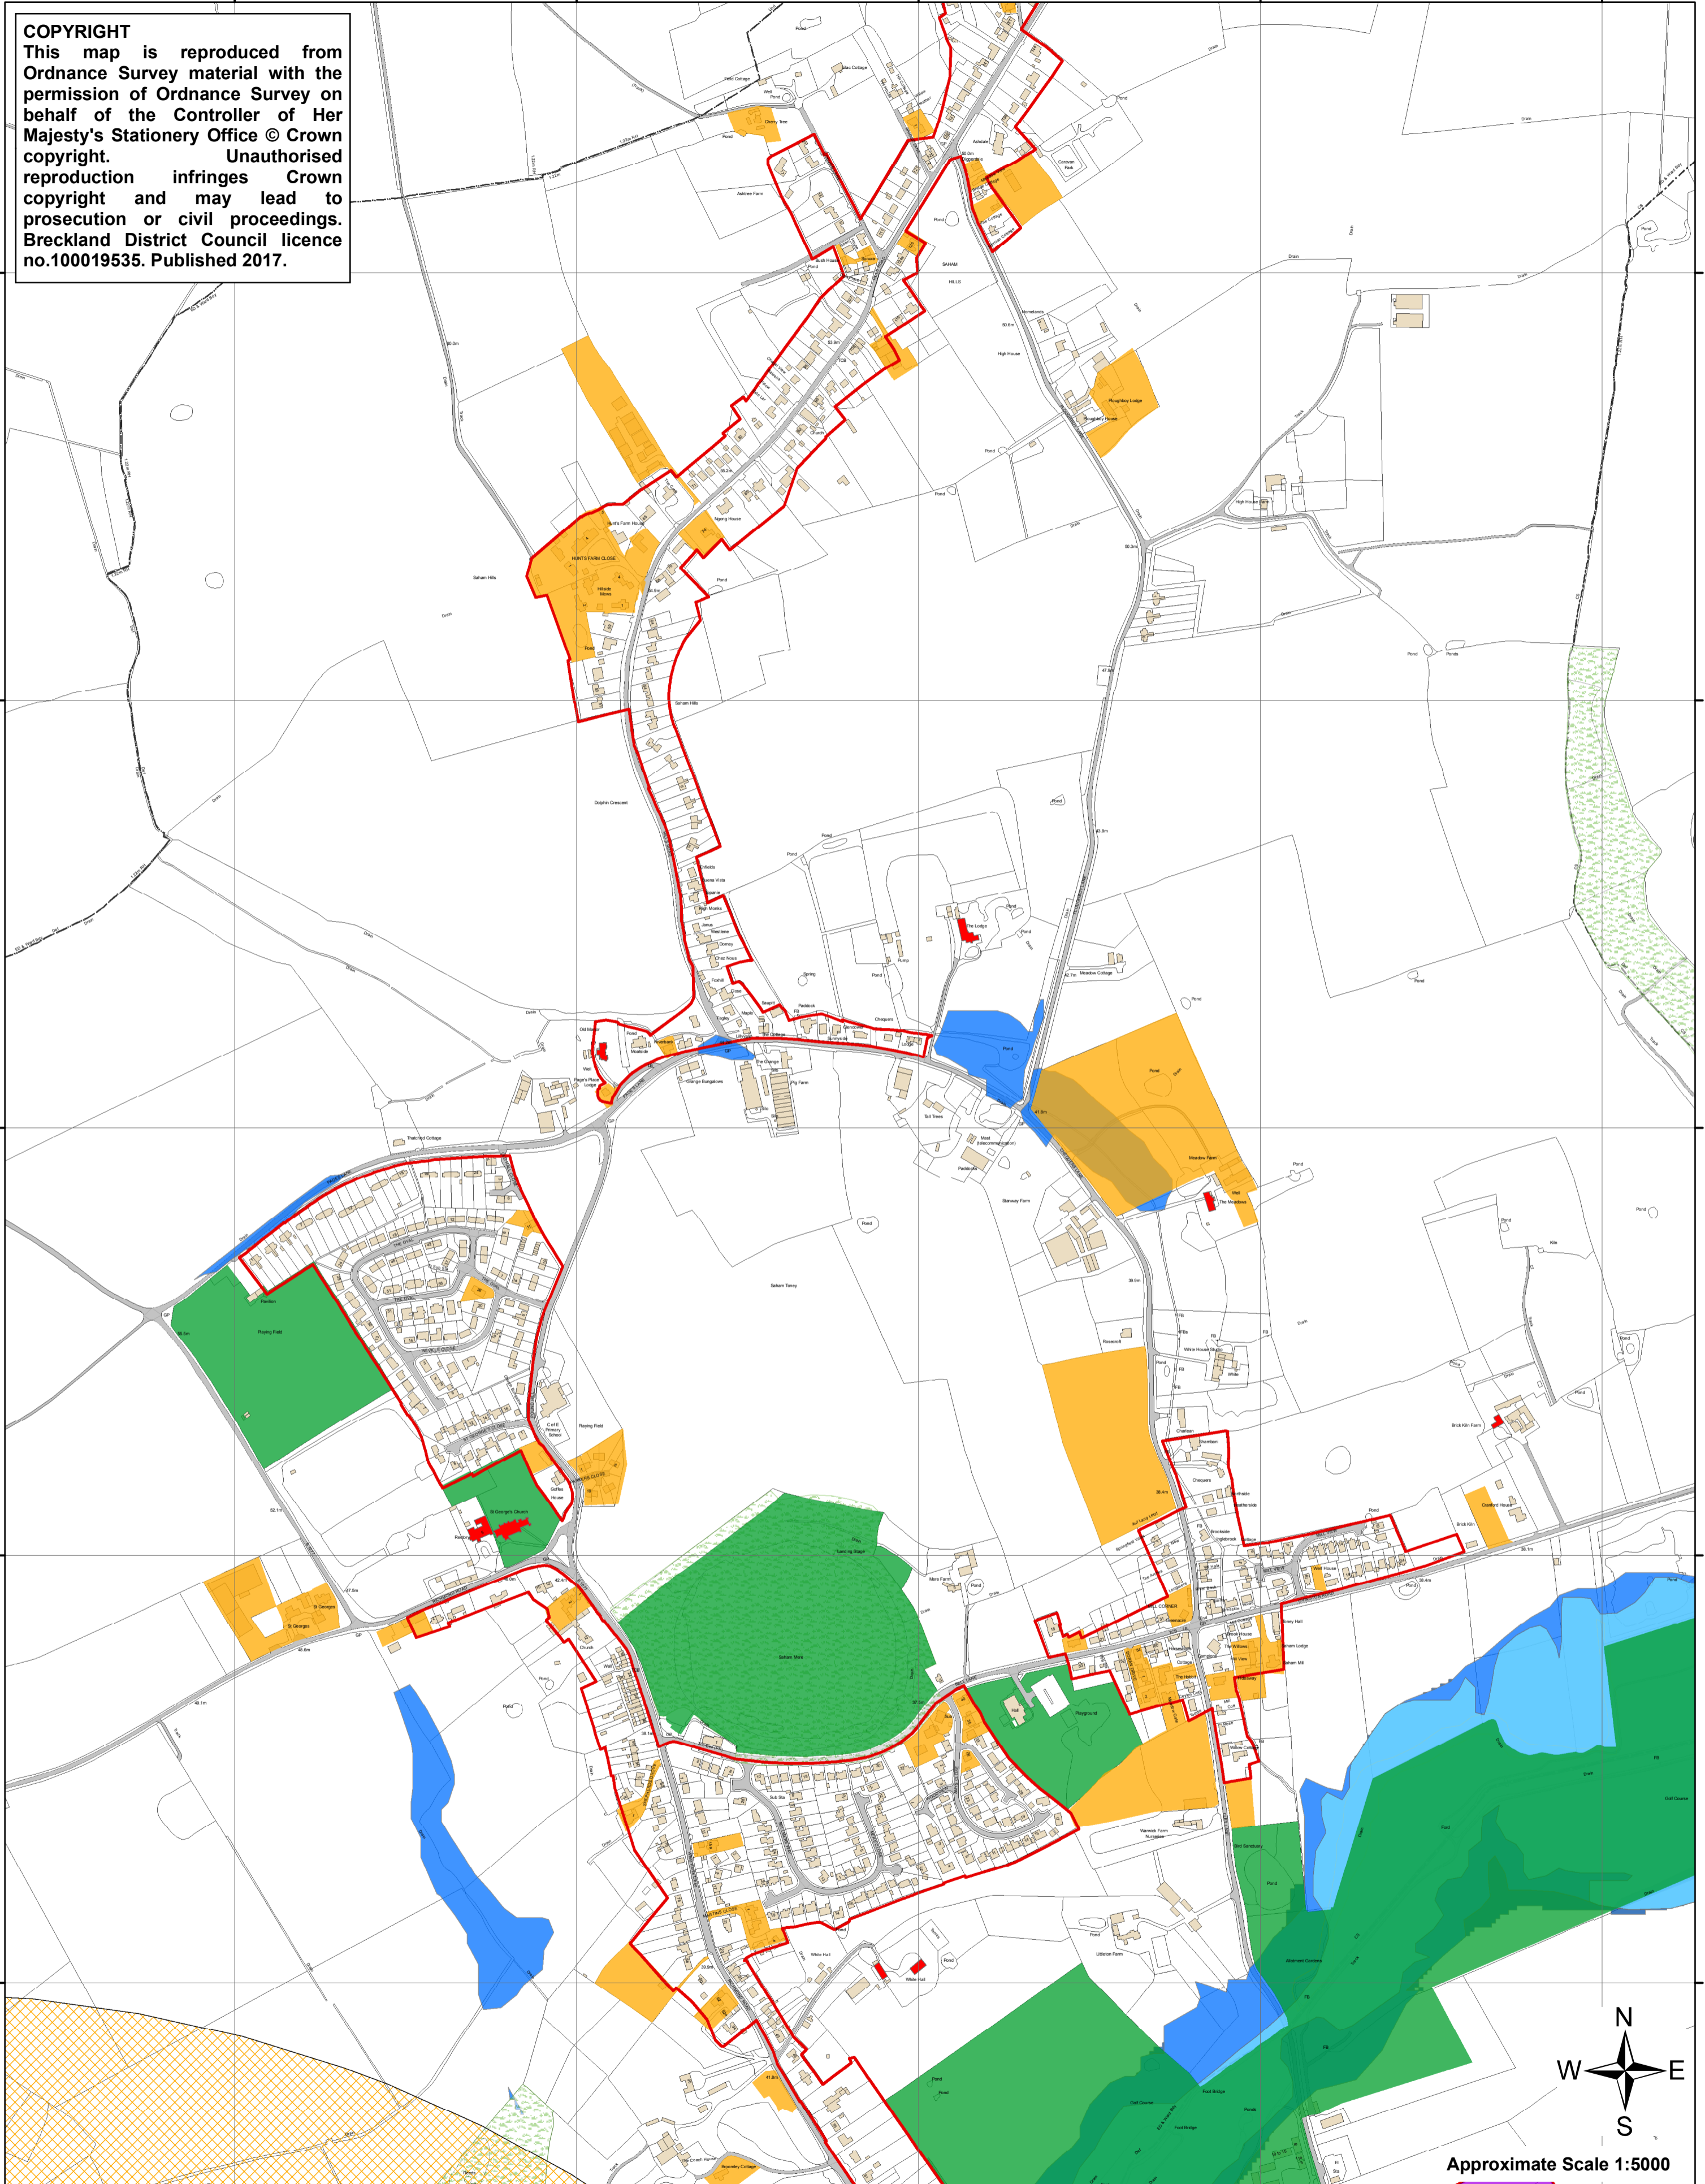

Saham Toney Policies Map Pre-Submission Publication Summer 2017

589600

590000

590400

590800

591200

COPYRIGHT
This map is reproduced from Ordnance Survey material with the permission of Ordnance Survey on behalf of the Controller of Her Majesty's Stationery Office © Crown copyright. Unauthorised reproduction infringes Crown copyright and may lead to prosecution or civil proceedings. Breckland District Council licence no.100019535. Published 2017.

303500

303000

302500

302000

301500

303500

303000

302500

302000

301500

Approximate Scale 1:5000

589600

590000

590400

590800

591200