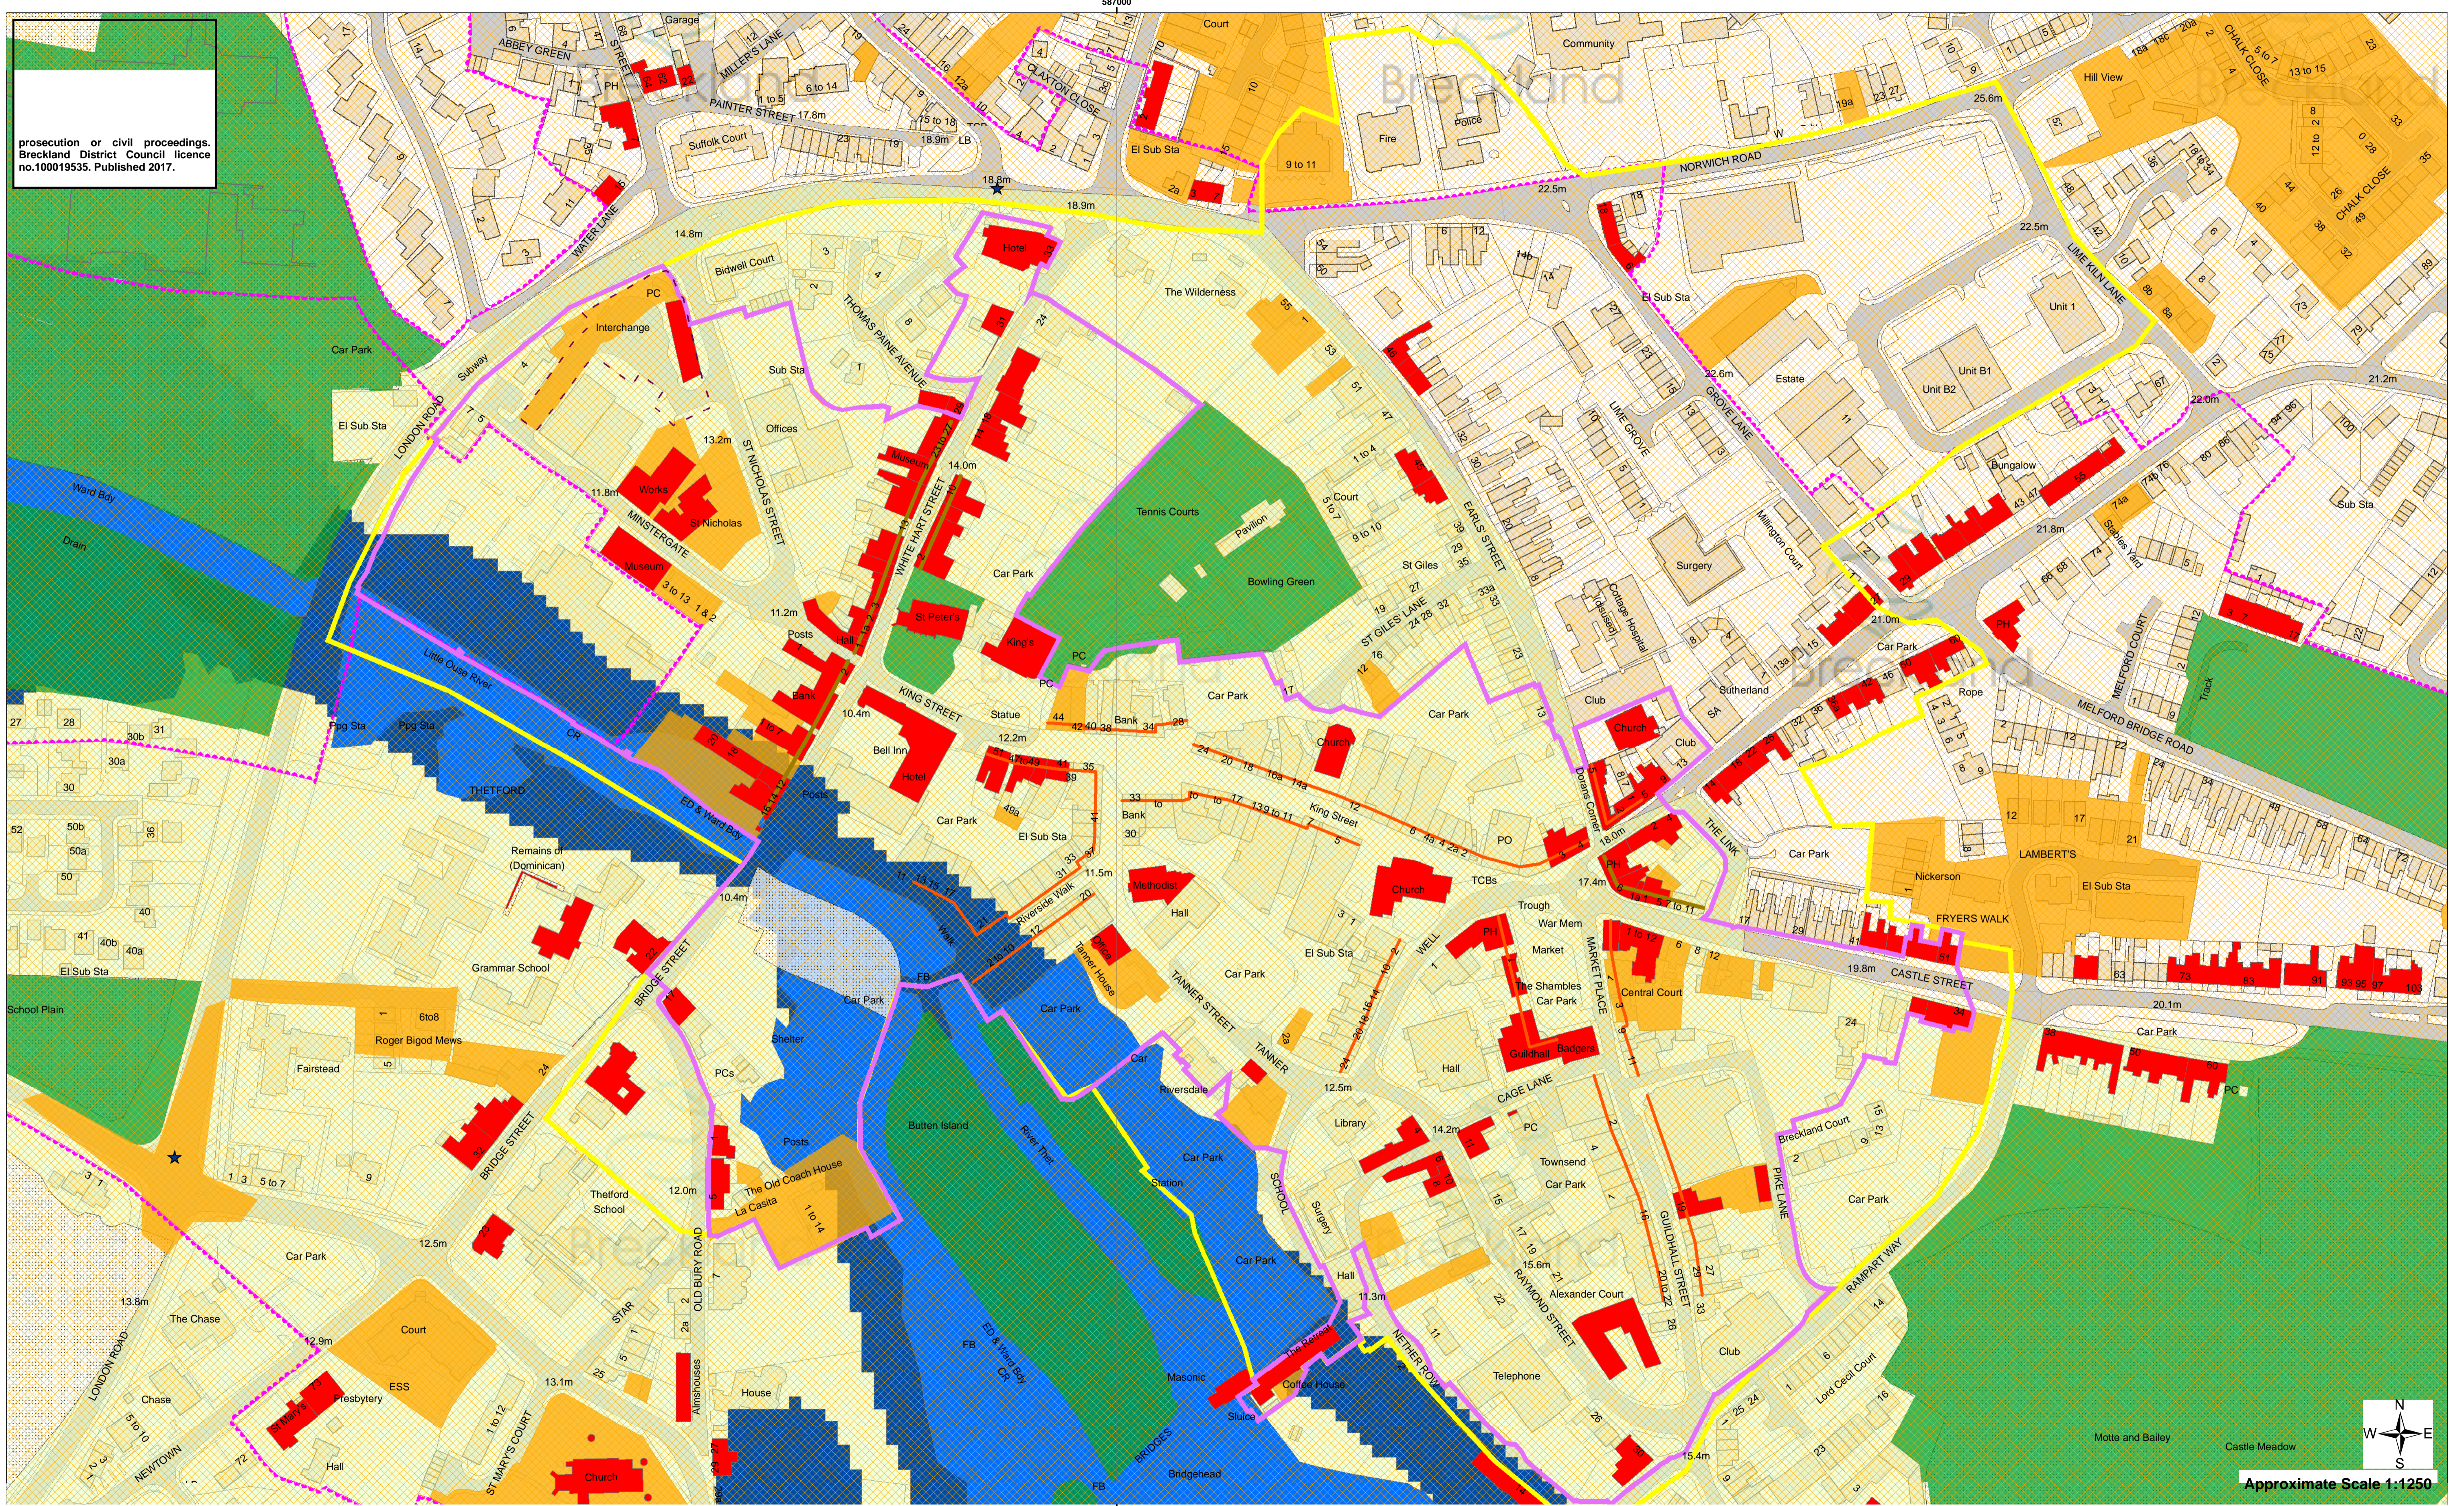

Approximate Scale 1:5000

Swanton Morley Policies Map Pre-Submission Publication Summer 2017

600800

601200

601600

602000

602400

COPYRIGHT
This map is reproduced from Ordnance Survey material with the permission of Ordnance Survey on behalf of the Controller of Her Majesty's Stationery Office © Crown copyright. Unauthorised reproduction infringes Crown copyright and may lead to prosecution or civil proceedings. Breckland District Council licence no.100019535. Published 2017.

Approximate Scale 1:5000

prosecution or civil proceedings.
Breckland District Council licence
no.100019535. Published 2017.

Approximate Scale 1:1250

COPYRIGHT
This map is reproduced from
Ordnance Survey material with
the permission of Ordnance
Survey on behalf of the
Controller of Her Majesty's
Stationery Office © Crown
copyright. Unauthorised
reproduction infringes Crown
copyright and may lead to
prosecution or civil
proceedings. Breckland District
Council licence no.100019535.
Published 2017.