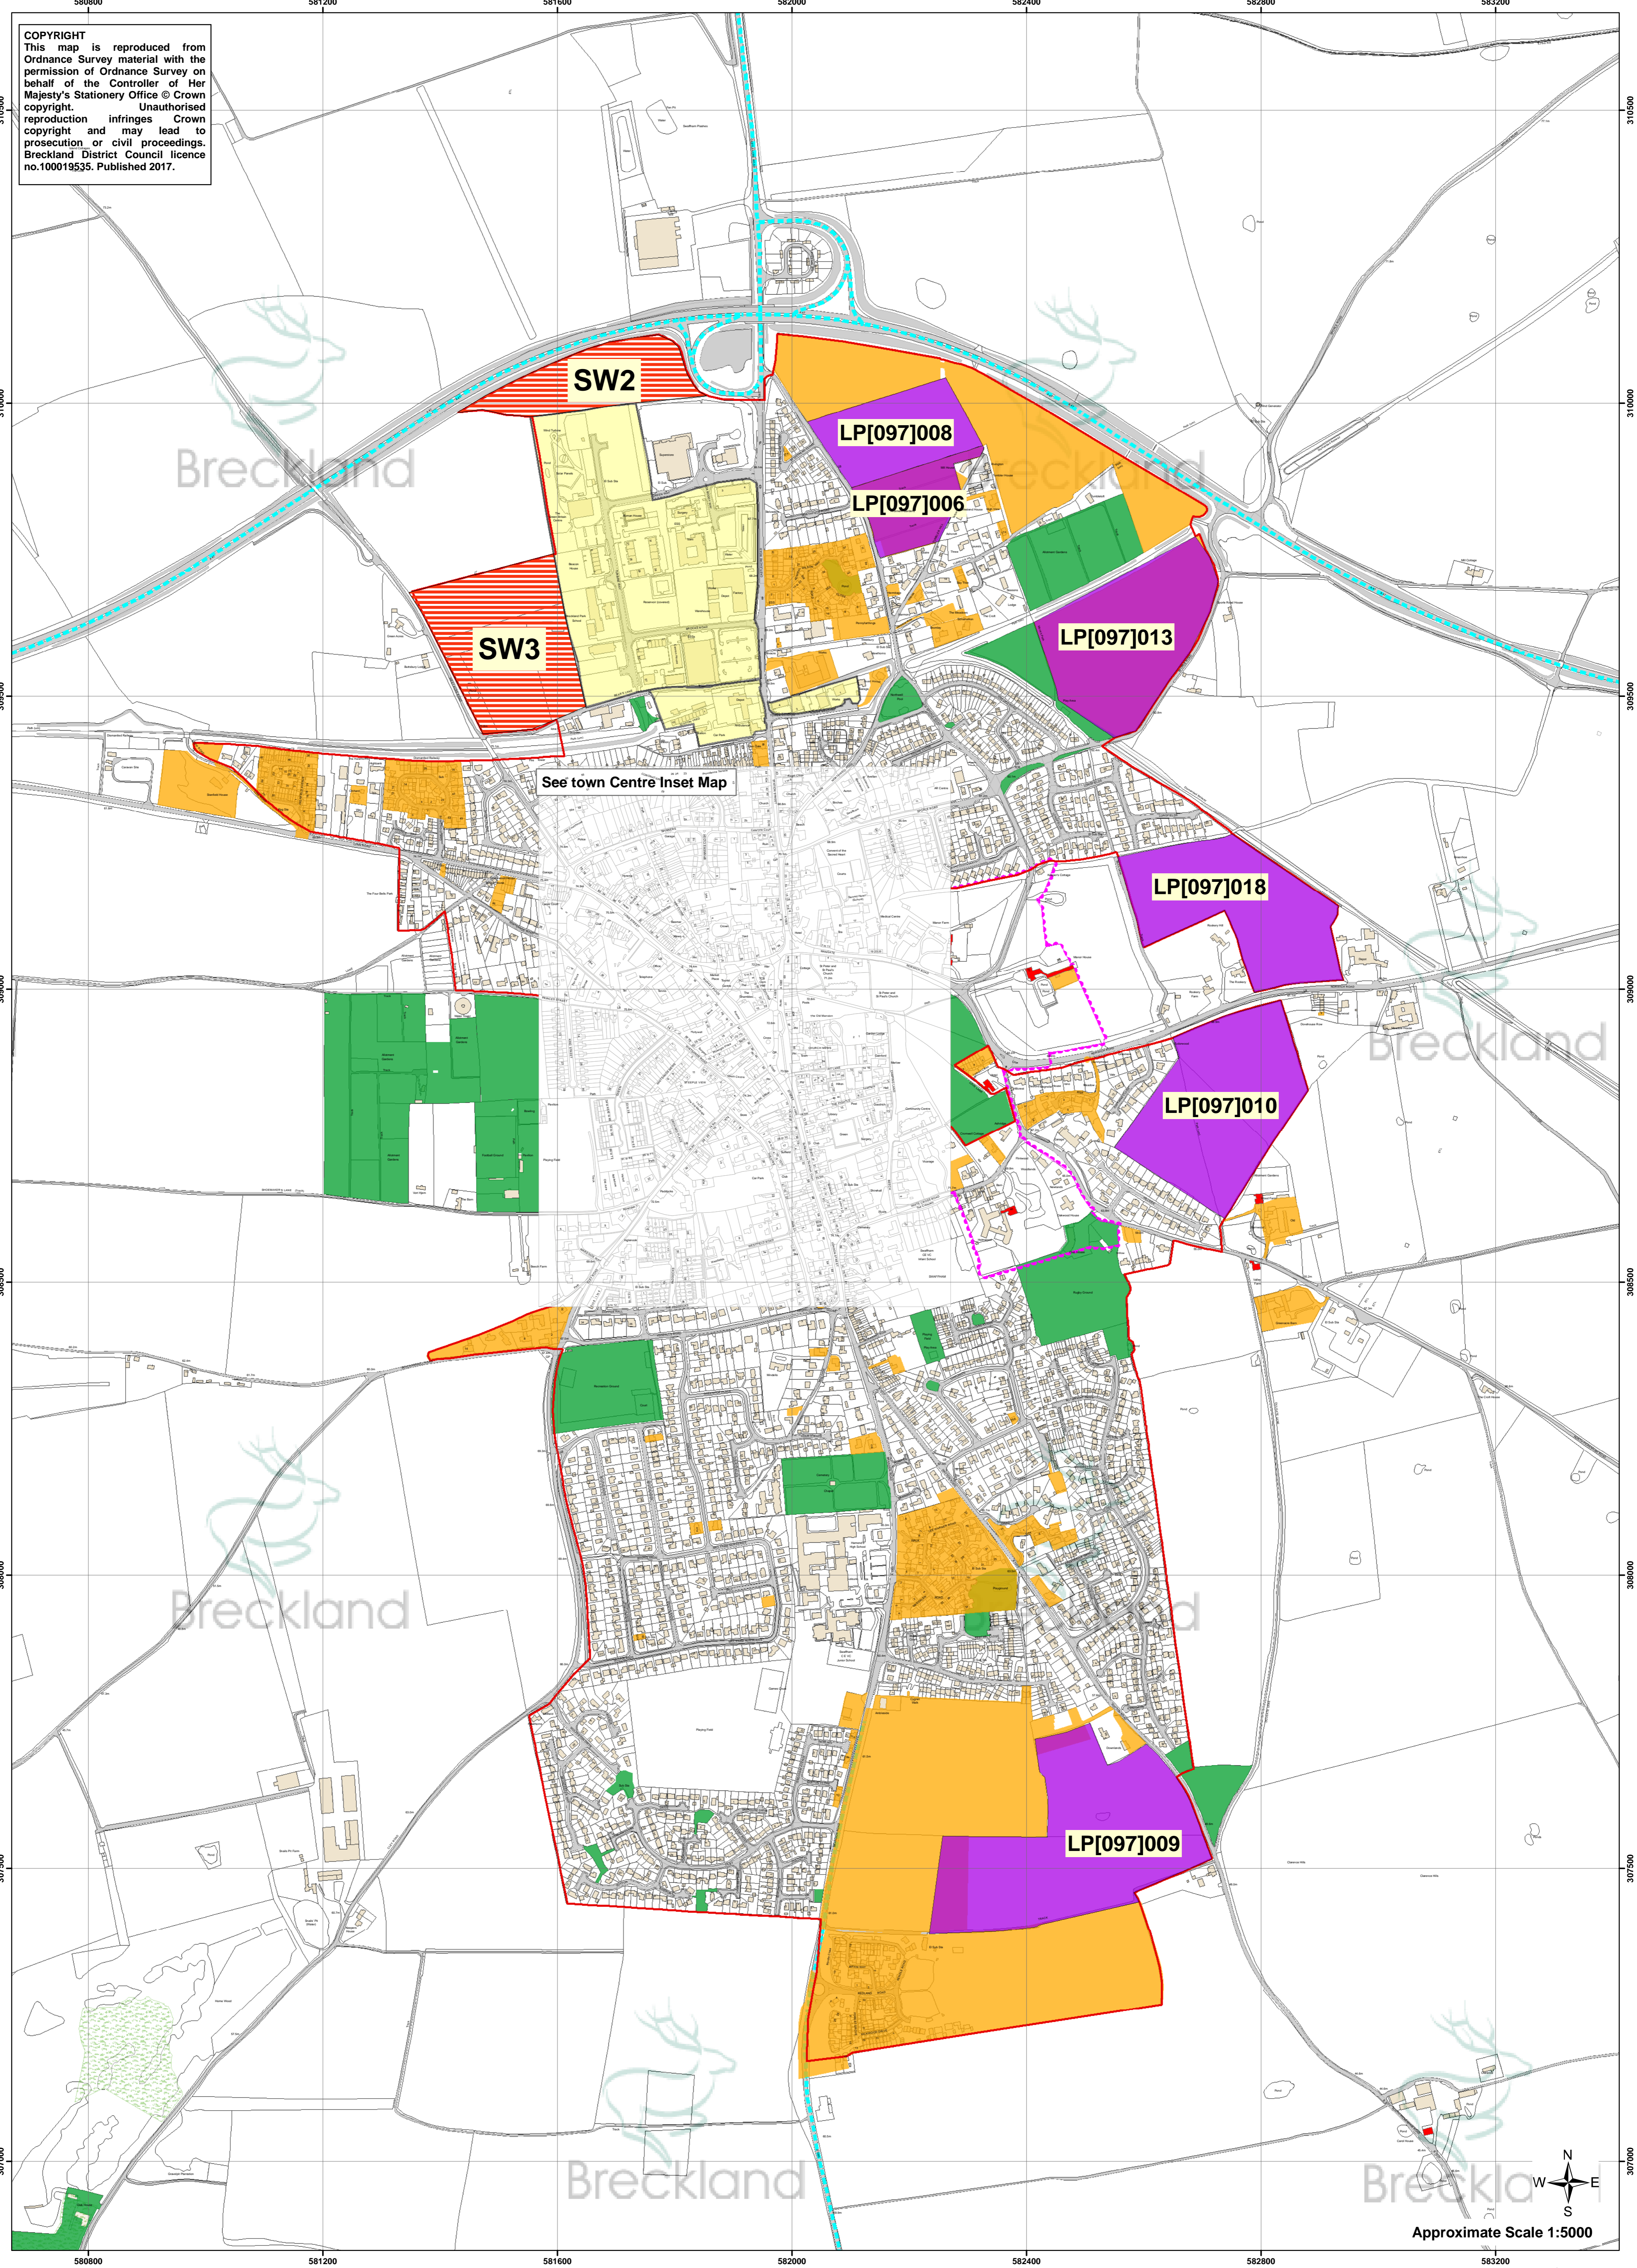

Approximate Scale 1:5000