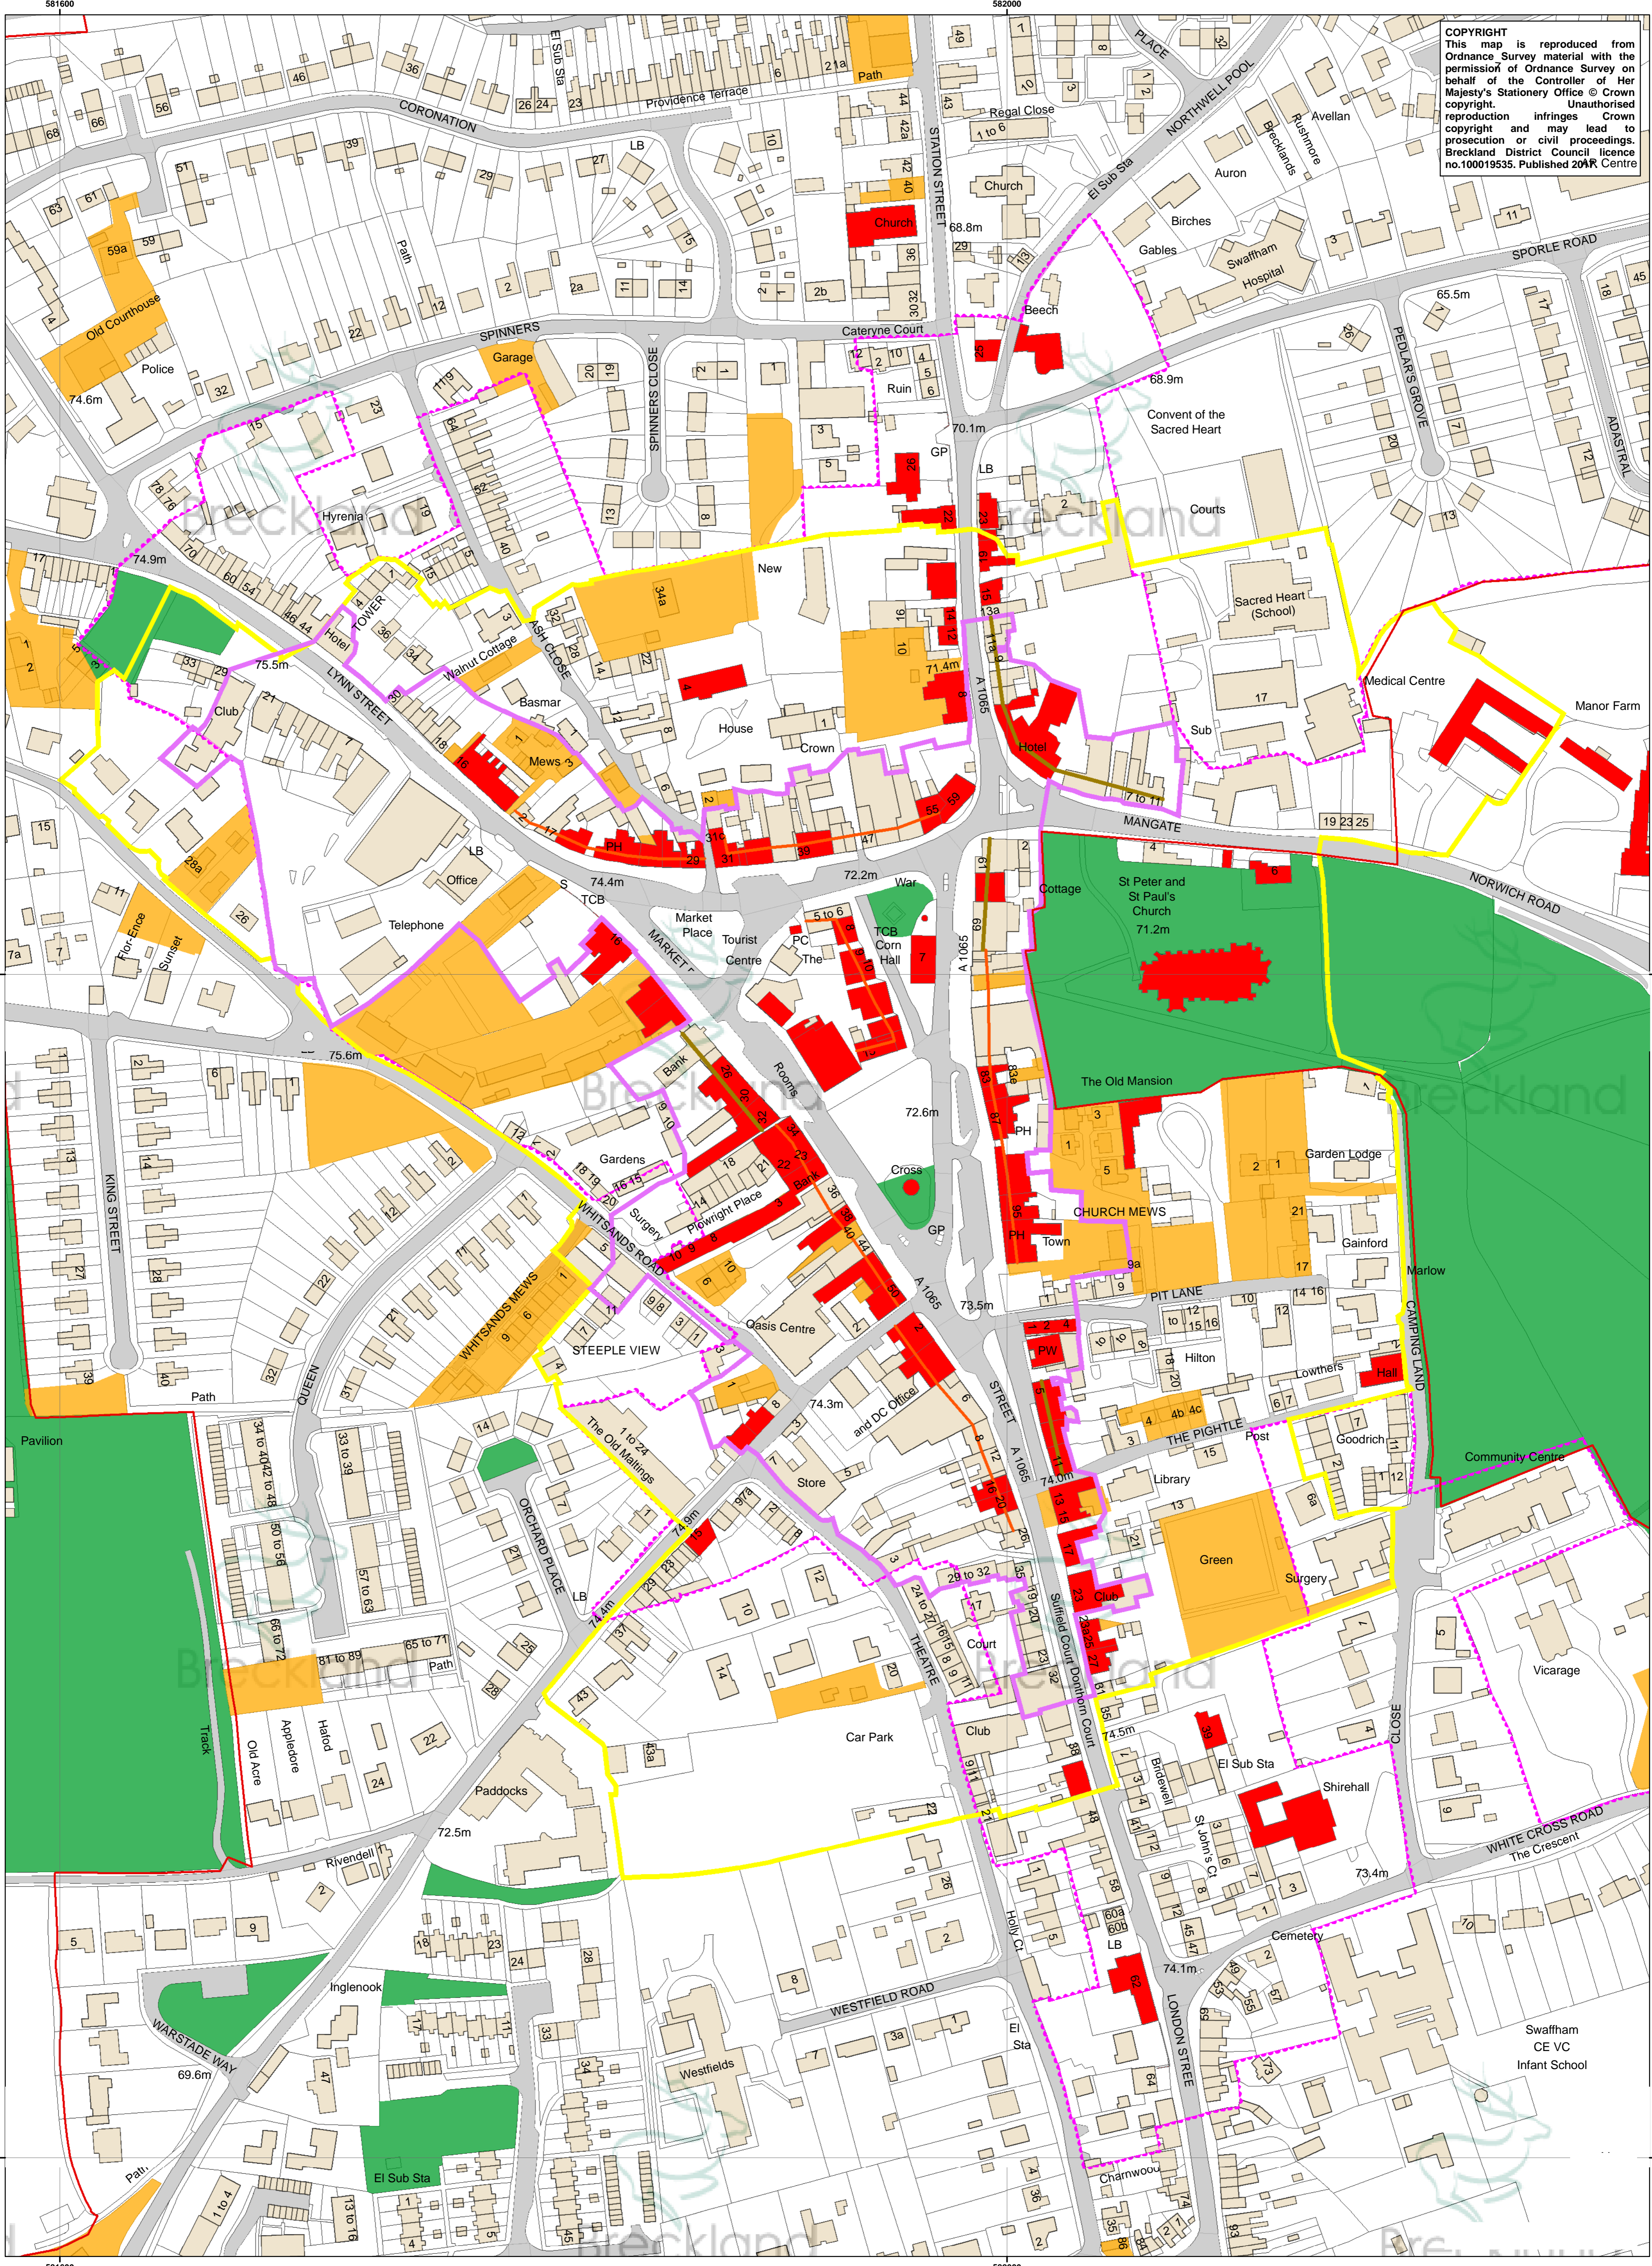

Sporle Policies Map Pre-Submission Publication Summer 2017

COPYRIGHT
This map is reproduced from Ordnance Survey material with the permission of Ordnance Survey on behalf of the Controller of Her Majesty's Stationery Office © Crown copyright. Unauthorised reproduction infringes Crown copyright and may lead to prosecution or civil proceedings. Breckland District Council licence no.100019535. Published 2017 Centre

COPYRIGHT
This map is reproduced from Ordnance Survey material with the permission of Ordnance Survey on behalf of the Controller of Her Majesty's Stationery Office © Crown copyright. Unauthorised reproduction infringes Crown copyright and may lead to prosecution or civil proceedings. Breckland District Council licence no.100019535. Published 2017.

Approximate Scale 1:5000

Swanton Morley Policies Map Pre-Submission Publication Summer 2017

600800

601200

601600

602000

602400

COPYRIGHT
This map is reproduced from Ordnance Survey material with the permission of Ordnance Survey on behalf of the Controller of Her Majesty's Stationery Office © Crown copyright. Unauthorised reproduction infringes Crown copyright and may lead to prosecution or civil proceedings. Breckland District Council licence no.100019535. Published 2017.

Approximate Scale 1:5000

prosecution or civil proceedings.
Breckland District Council licence
no.100019535. Published 2017.

Approximate Scale 1:1250

COPYRIGHT
This map is reproduced from
Ordnance Survey material with
the permission of Ordnance
Survey on behalf of the
Controller of Her Majesty's
Stationery Office © Crown
copyright. Unauthorised
reproduction infringes Crown
copyright and may lead to
prosecution or civil
proceedings. Breckland District
Council licence no.100019535.
Published 2017.