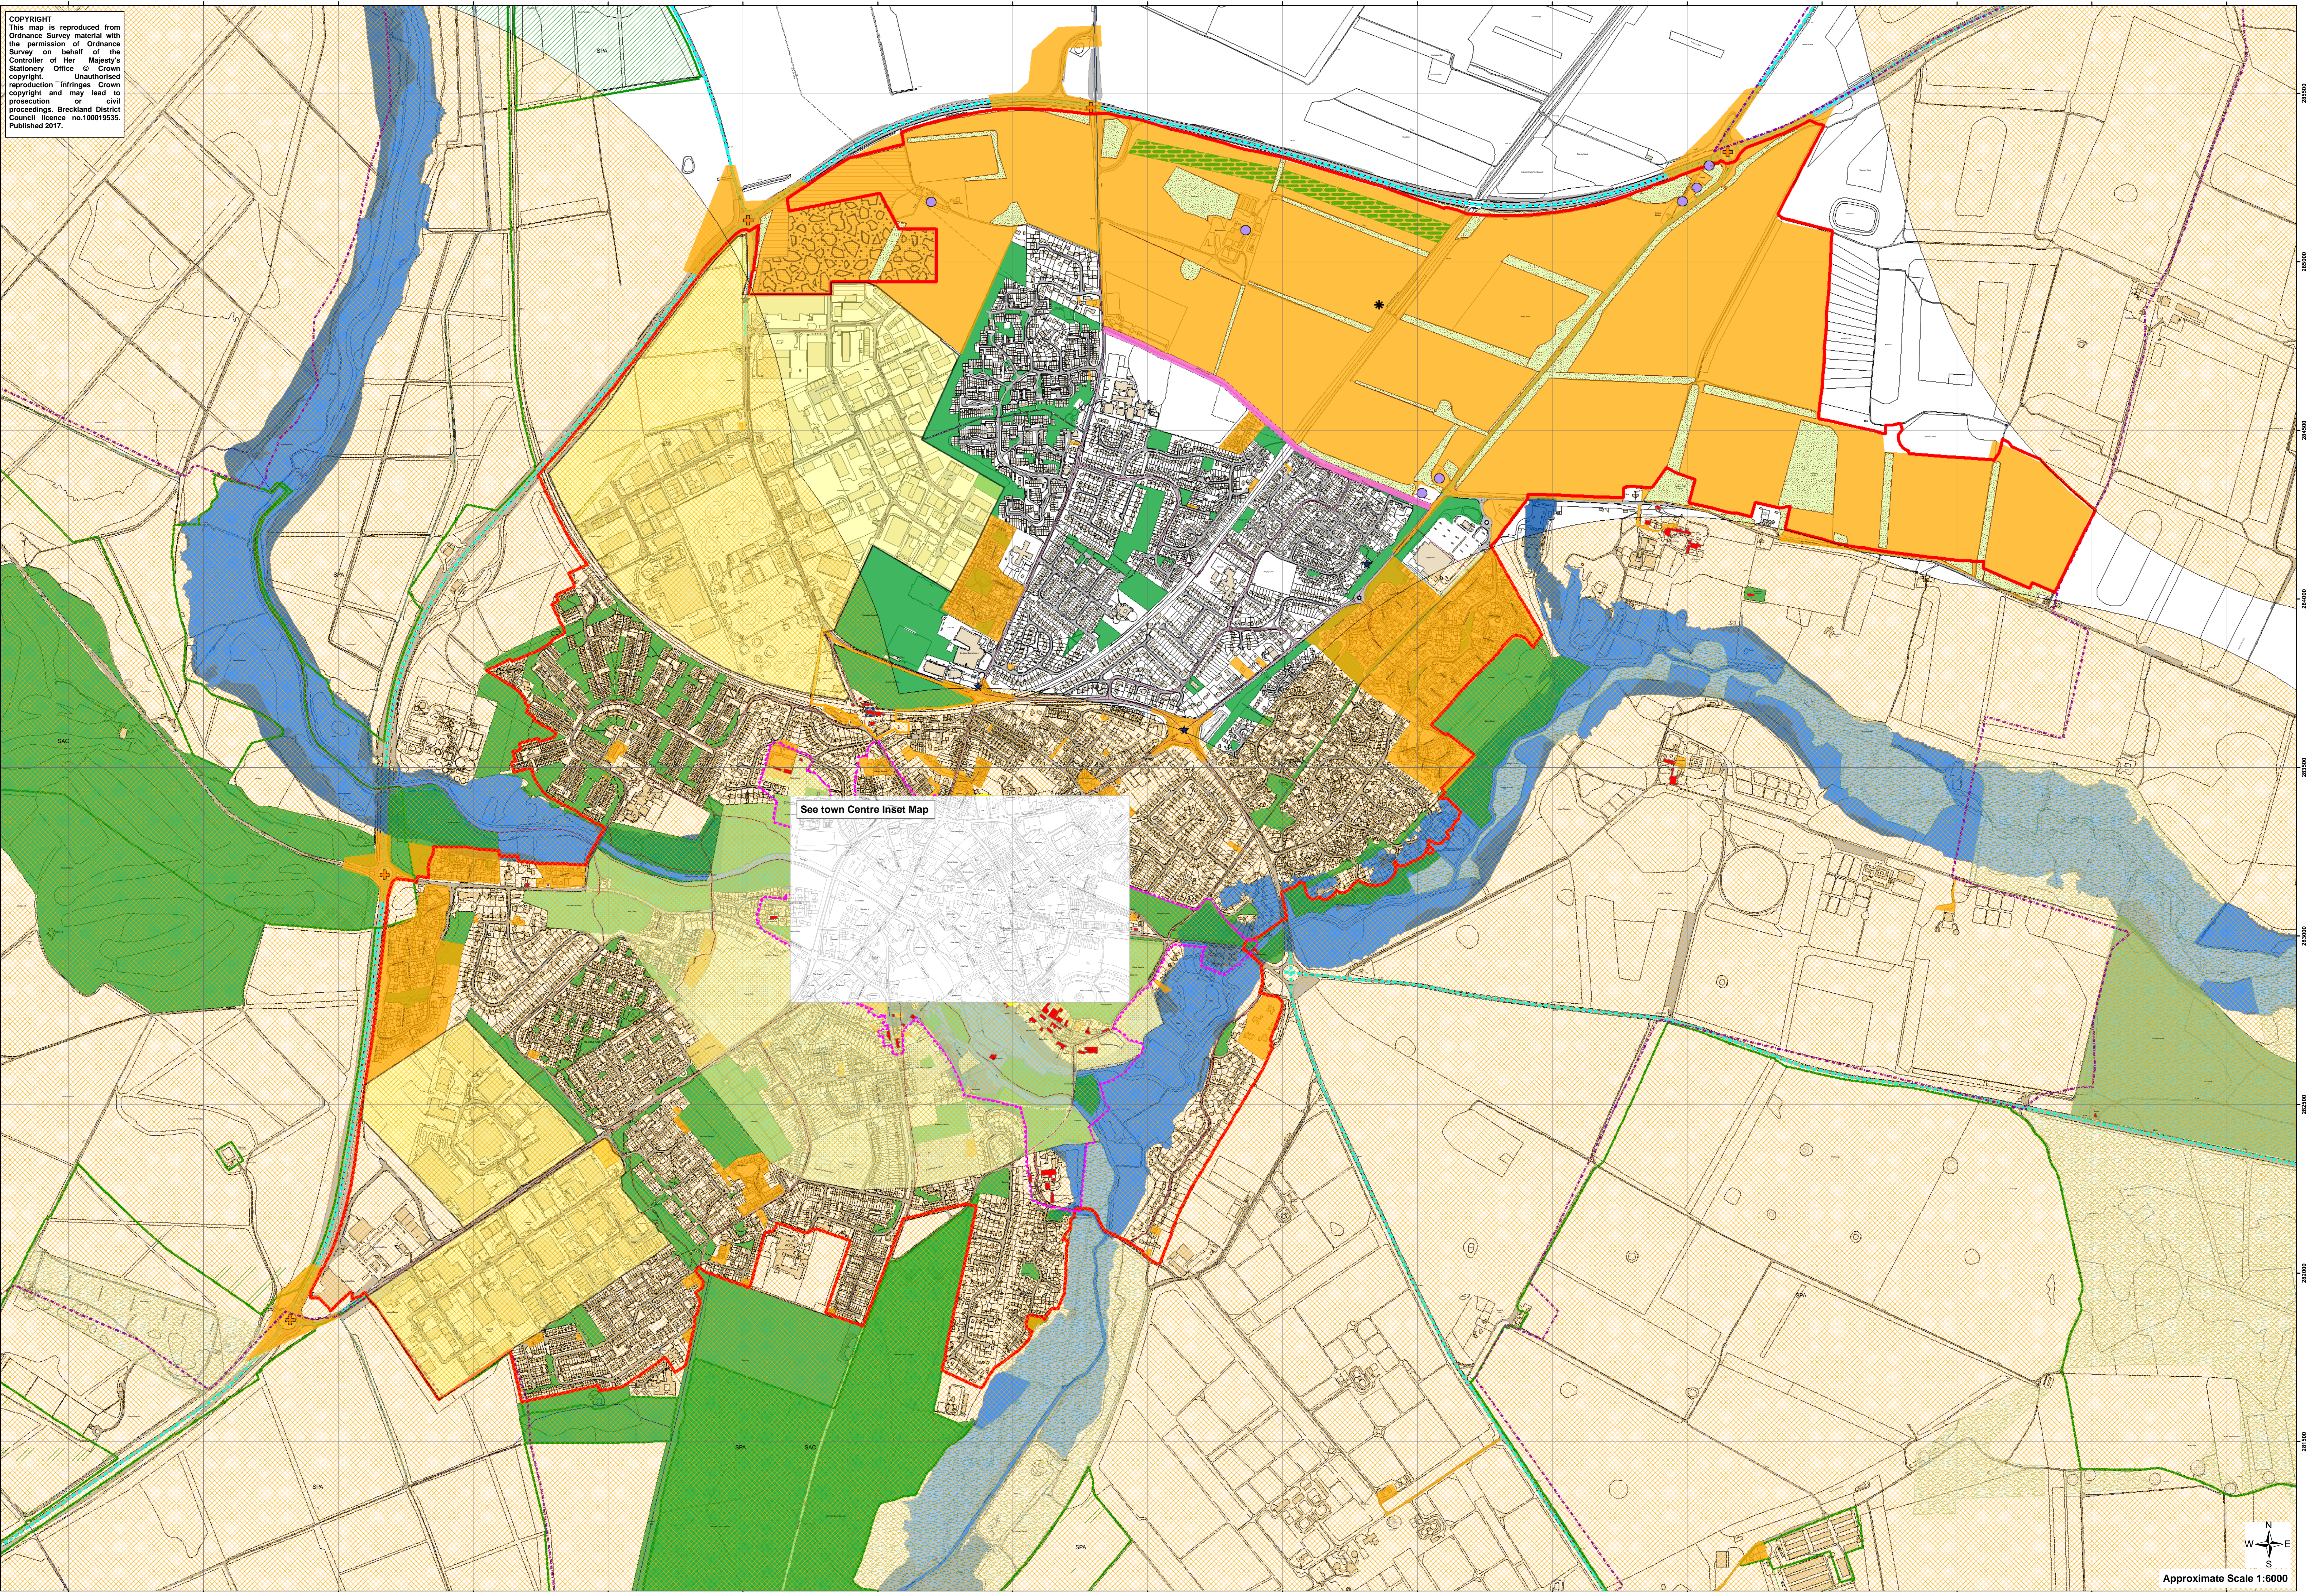

Approximate Scale 1:6000