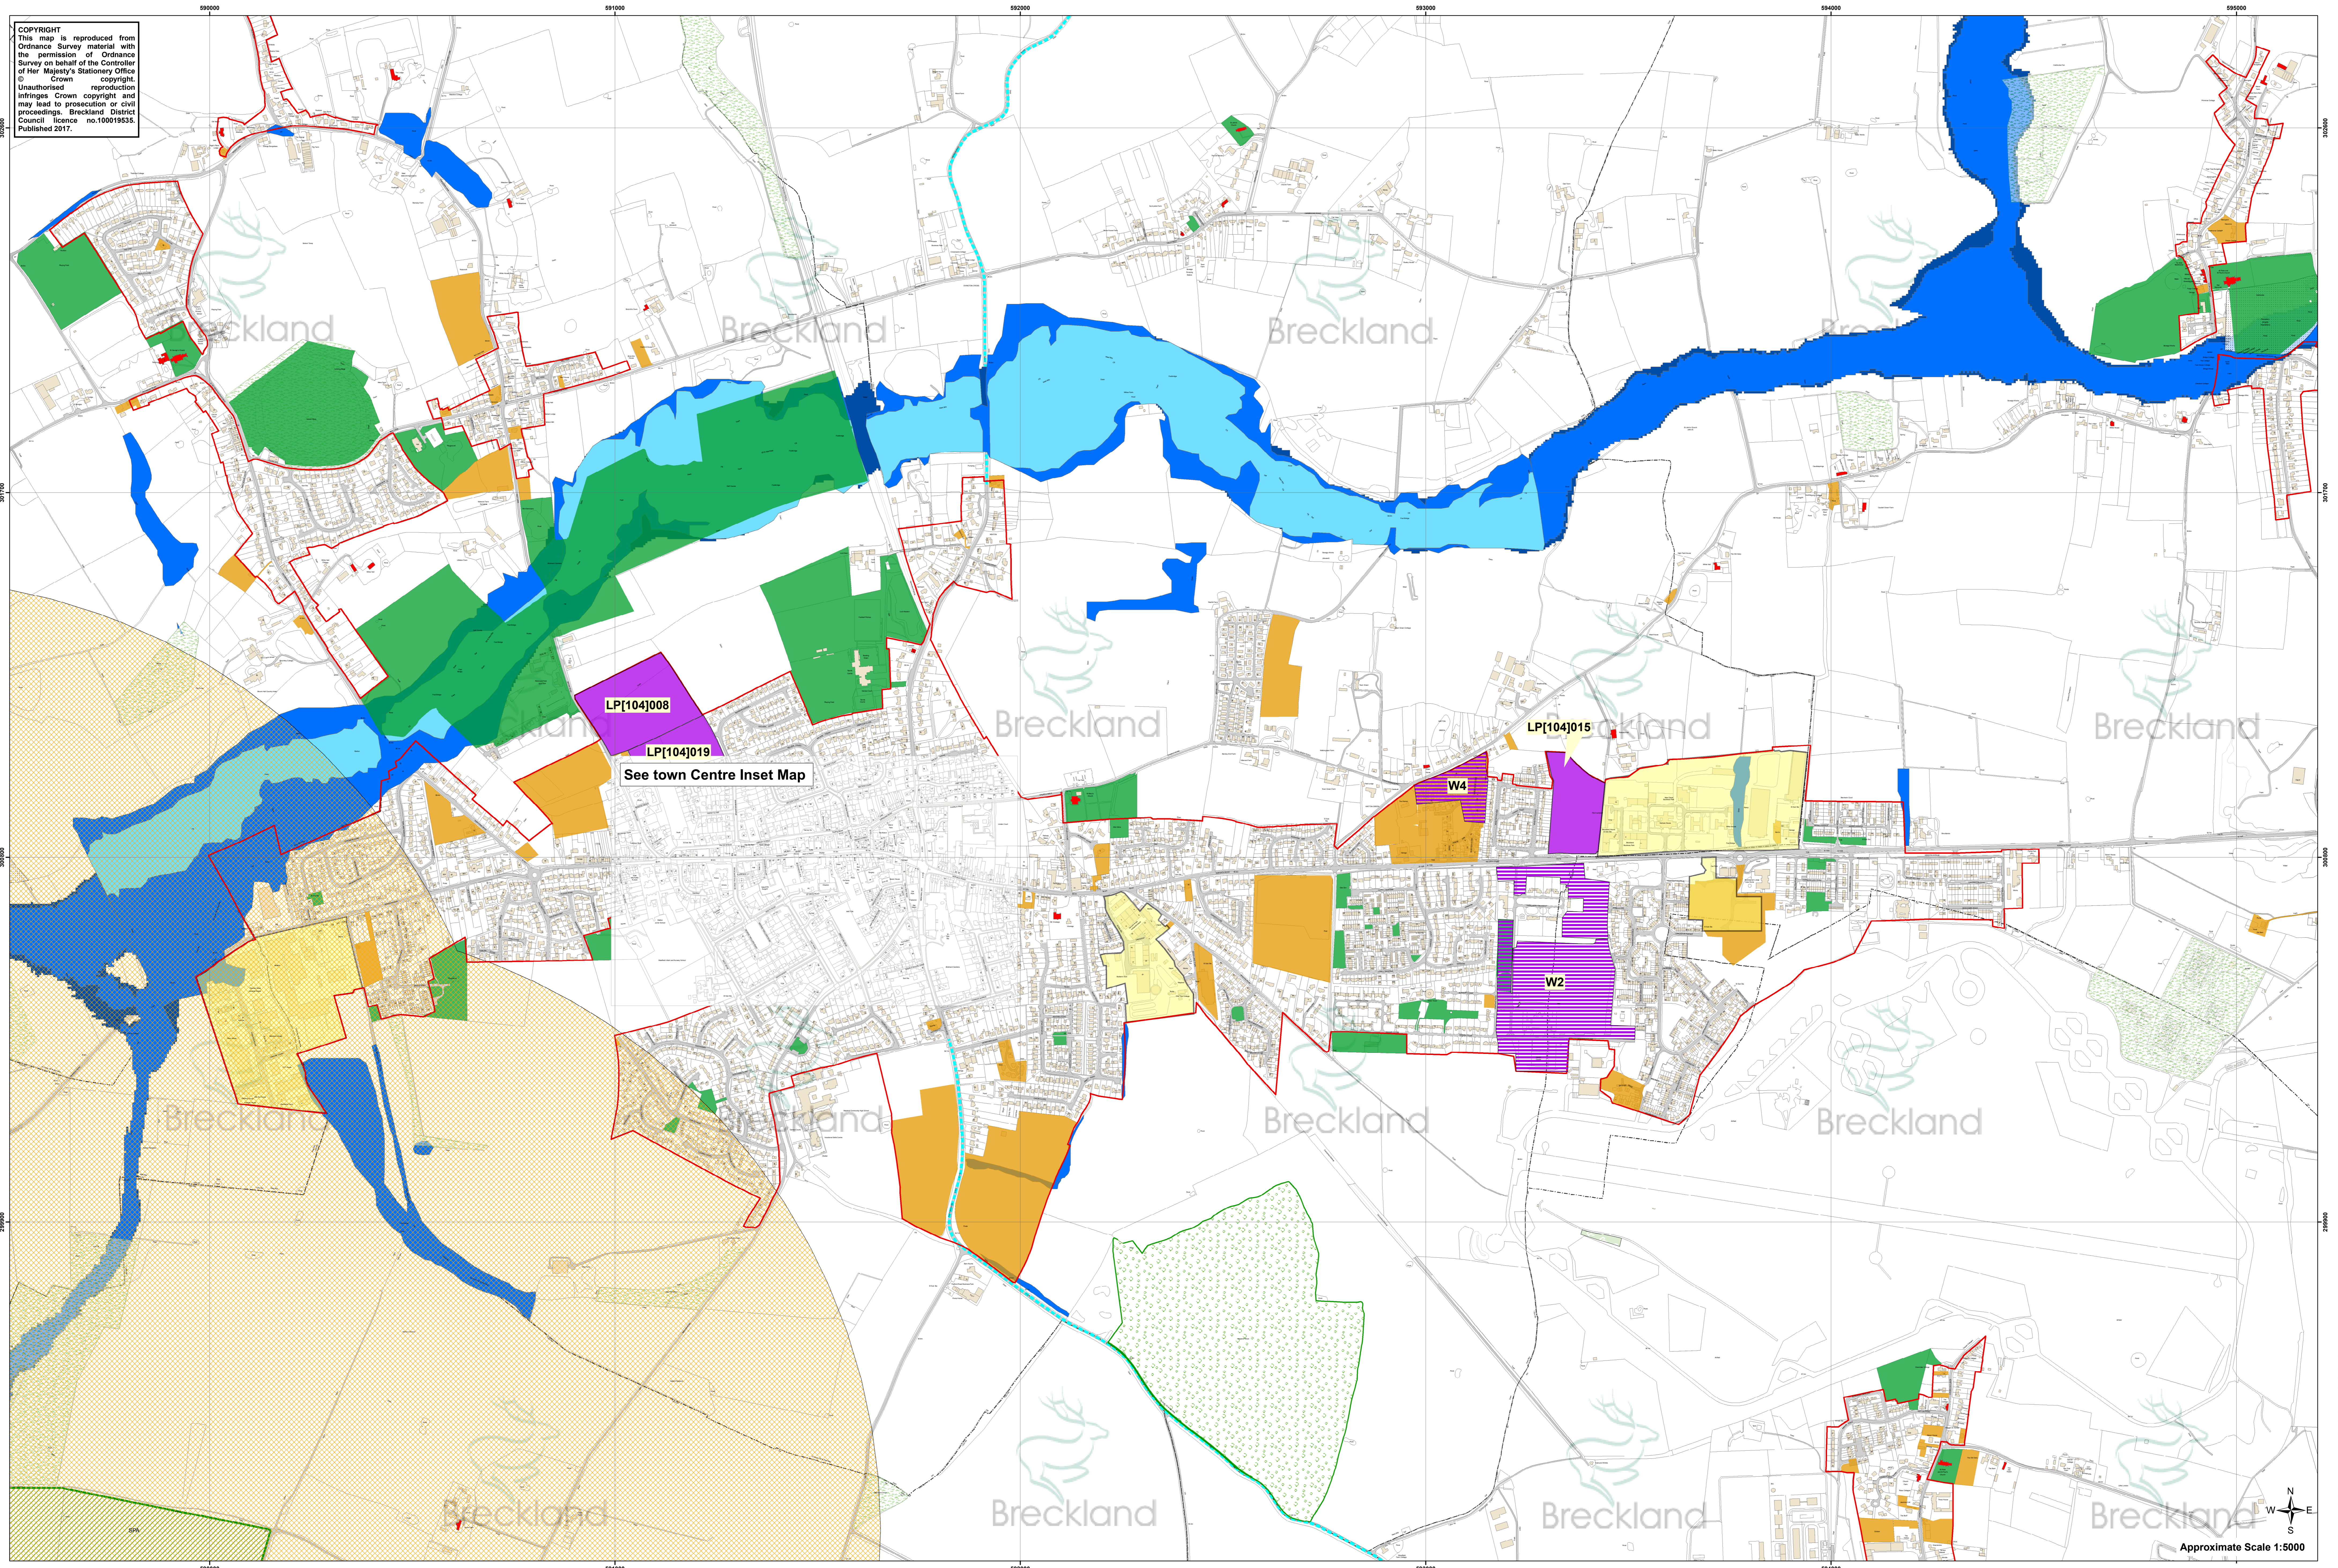

LP[104]008
LP[104]019
See town Centre Inset Map

LP[104]015

W4

W2

Approximate Scale 1:5000